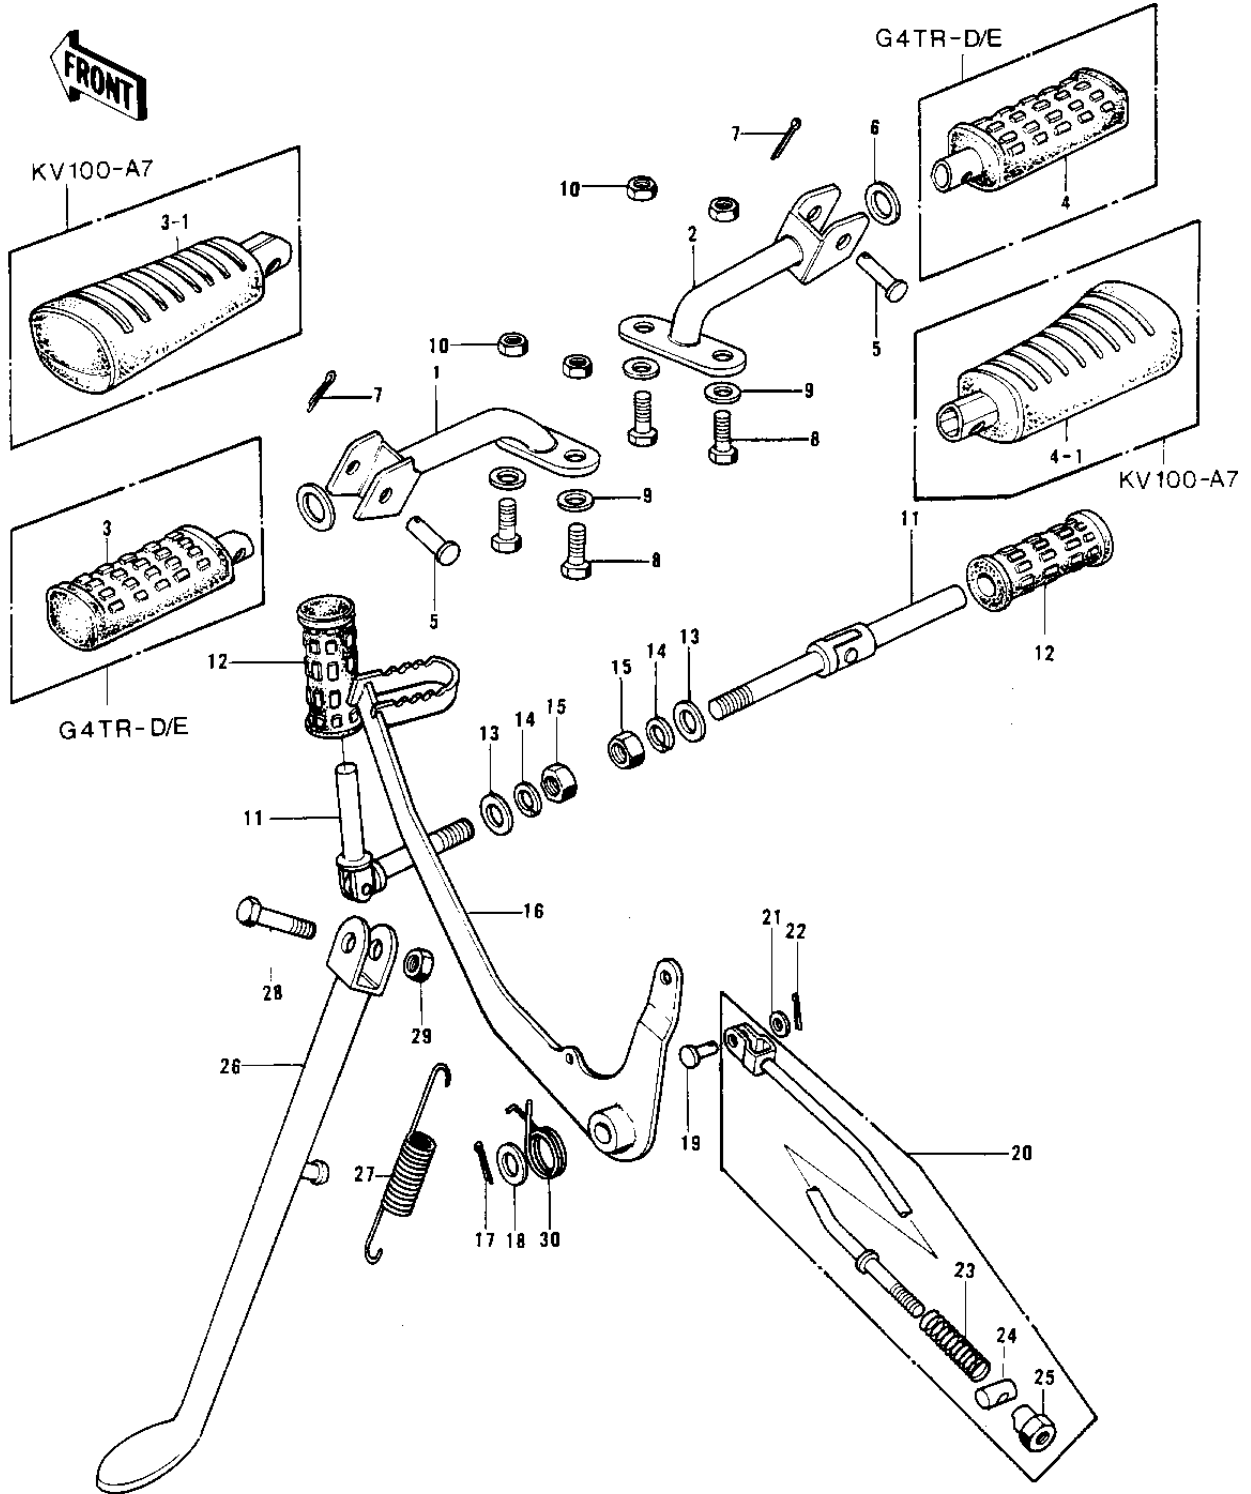

# 1972 G4TR-B PARTS DIAGRAM

FOOTRESTS/STAND/BRAKE PEDAL ('74-'75)

# 1972 G4TR-B PARTS LIST

FOOTRESTS/STAND/BRAKE PEDAL ('74-'75)

ITEM NAME	PART NUMBER	QUANTITY
BAR,L.H FOOTREST (Ref # 1)	34003-047	
BAR,R.H FOOTREST (Ref # 2)	34003-048	
STEP-ASSY,FR,LH (Ref # 3)	34027-1114	
STEP-ASSY,FR,LH (Ref # 3-1)	34027-1114	
STEP-ASSY,FR,RH (Ref # 4)	34027-1115	
STEP-ASSY,FR,RH (Ref # 4-1)	34027-1115	
PIN-FOOTREST BAR FIT (Ref # 5)	92043-080	
WASHER PL 22.5X36X2.3 (Ref # 6)	92022-204	
PIN COTTER 2.5X16 (Ref # 7)	550D2516	
BOLT-UPSET,10X20 (Ref # 8)	112B1020	
WASHER PLAIN 10MM (Ref # 9)	410B1000	
NUT 10MM (Ref # 10)	315B1000	
BAR SET-REAR FOOTREST (Ref # 11)	34030-001	
RUBBER REAR FOOTREST (Ref # 12)	92076-008	
WASHER PLAIN 10MM (Ref # 13)	410B1000	
WASHER SPRING 10MM (Ref # 14)	461F1000	
NUT,10MM (Ref # 15)	314B1000	
PEDAL,BRAKE (Ref # 16)	43001-055	
PIN COTTER 3.0X30 (Ref # 17)	550D3030	
WASHER BRAKE PEDAL (Ref # 18)	92022-085	
PIN-BRAKE ROD FITTING (Ref # 19)	92043-064	
ROD ASSY,BRAKE (Ref # 20)	43010-016	
WASHER PLAIN 6MM (Ref # 21)	410B0600	
PIN COTTER 2.0X15 (Ref # 22)	550D2015	
SPRING,BRAKE ROD (Ref # 23)	43012-001	
PIN BRAKE (Ref # 24)	92043-039	
NUT-BRAKE ROD ADJUST (Ref # 25)	92015-042	
STAND-SIDE (Ref # 26)	34024-028	
SPRING MAIN STAND (Ref # 27)	34023-005	