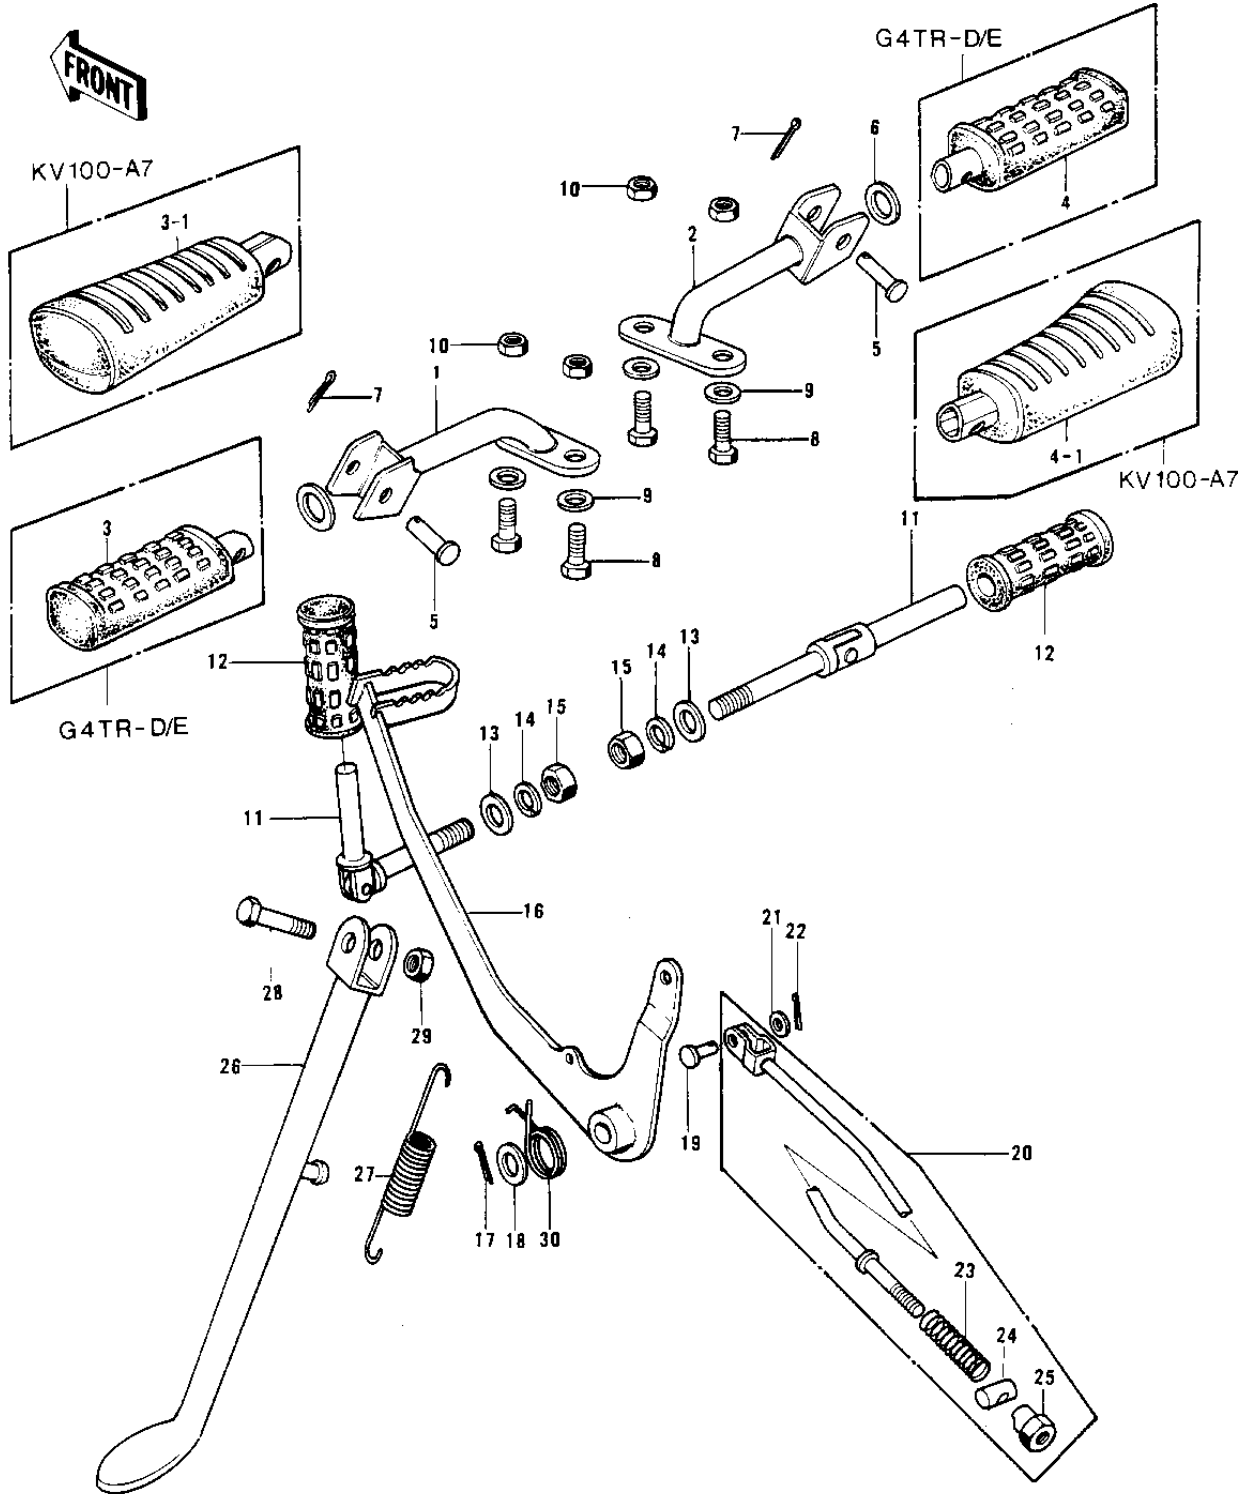

1974 G4TR-D PARTS DIAGRAM

FOOTRESTS/STAND/BRAKE PEDAL ('74-'75)

1974 G4TR-D PARTS LIST

FOOTRESTS/STAND/BRAKE PEDAL ('74-'75)

| ITEM NAME | PART NUMBER | QUANTITY |
|----------------------------------|-------------|----------|
| BAR,L.H FOOTREST (Ref # 1) | 34003-047 | |
| BAR,R.H FOOTREST (Ref # 2) | 34003-048 | |
| STEP-ASSY,FR,LH (Ref # 3) | 34027-1114 | |
| STEP-ASSY,FR,LH (Ref # 3-1) | 34027-1114 | |
| STEP-ASSY,FR,RH (Ref # 4) | 34027-1115 | |
| STEP-ASSY,FR,RH (Ref # 4-1) | 34027-1115 | |
| PIN-FOOTREST BAR FIT (Ref # 5) | 92043-080 | |
| WASHER PL 22.5X36X2.3 (Ref # 6) | 92022-204 | |
| PIN COTTER 2.5X16 (Ref # 7) | 550D2516 | |
| BOLT-UPSET,10X20 (Ref # 8) | 112B1020 | |
| WASHER PLAIN 10MM (Ref # 9) | 410B1000 | |
| NUT 10MM (Ref # 10) | 315B1000 | |
| BAR SET-REAR FOOTREST (Ref # 11) | 34030-001 | |
| RUBBER REAR FOOTREST (Ref # 12) | 92076-008 | |
| WASHER PLAIN 10MM (Ref # 13) | 410B1000 | |
| WASHER SPRING 10MM (Ref # 14) | 461F1000 | |
| NUT,10MM (Ref # 15) | 314B1000 | |
| PEDAL,BRAKE (Ref # 16) | 43001-055 | |
| PIN COTTER 3.0X30 (Ref # 17) | 550D3030 | |
| WASHER BRAKE PEDAL (Ref # 18) | 92022-085 | |
| PIN-BRAKE ROD FITTING (Ref # 19) | 92043-064 | |
| ROD ASSY,BRAKE (Ref # 20) | 43010-016 | |
| WASHER PLAIN 6MM (Ref # 21) | 410B0600 | |
| PIN COTTER 2.0X15 (Ref # 22) | 550D2015 | |
| SPRING,BRAKE ROD (Ref # 23) | 43012-001 | |
| PIN BRAKE (Ref # 24) | 92043-039 | |
| NUT-BRAKE ROD ADJUST (Ref # 25) | 92015-042 | |
| STAND-SIDE (Ref # 26) | 34024-028 | |
| SPRING MAIN STAND (Ref # 27) | 34023-005 | |