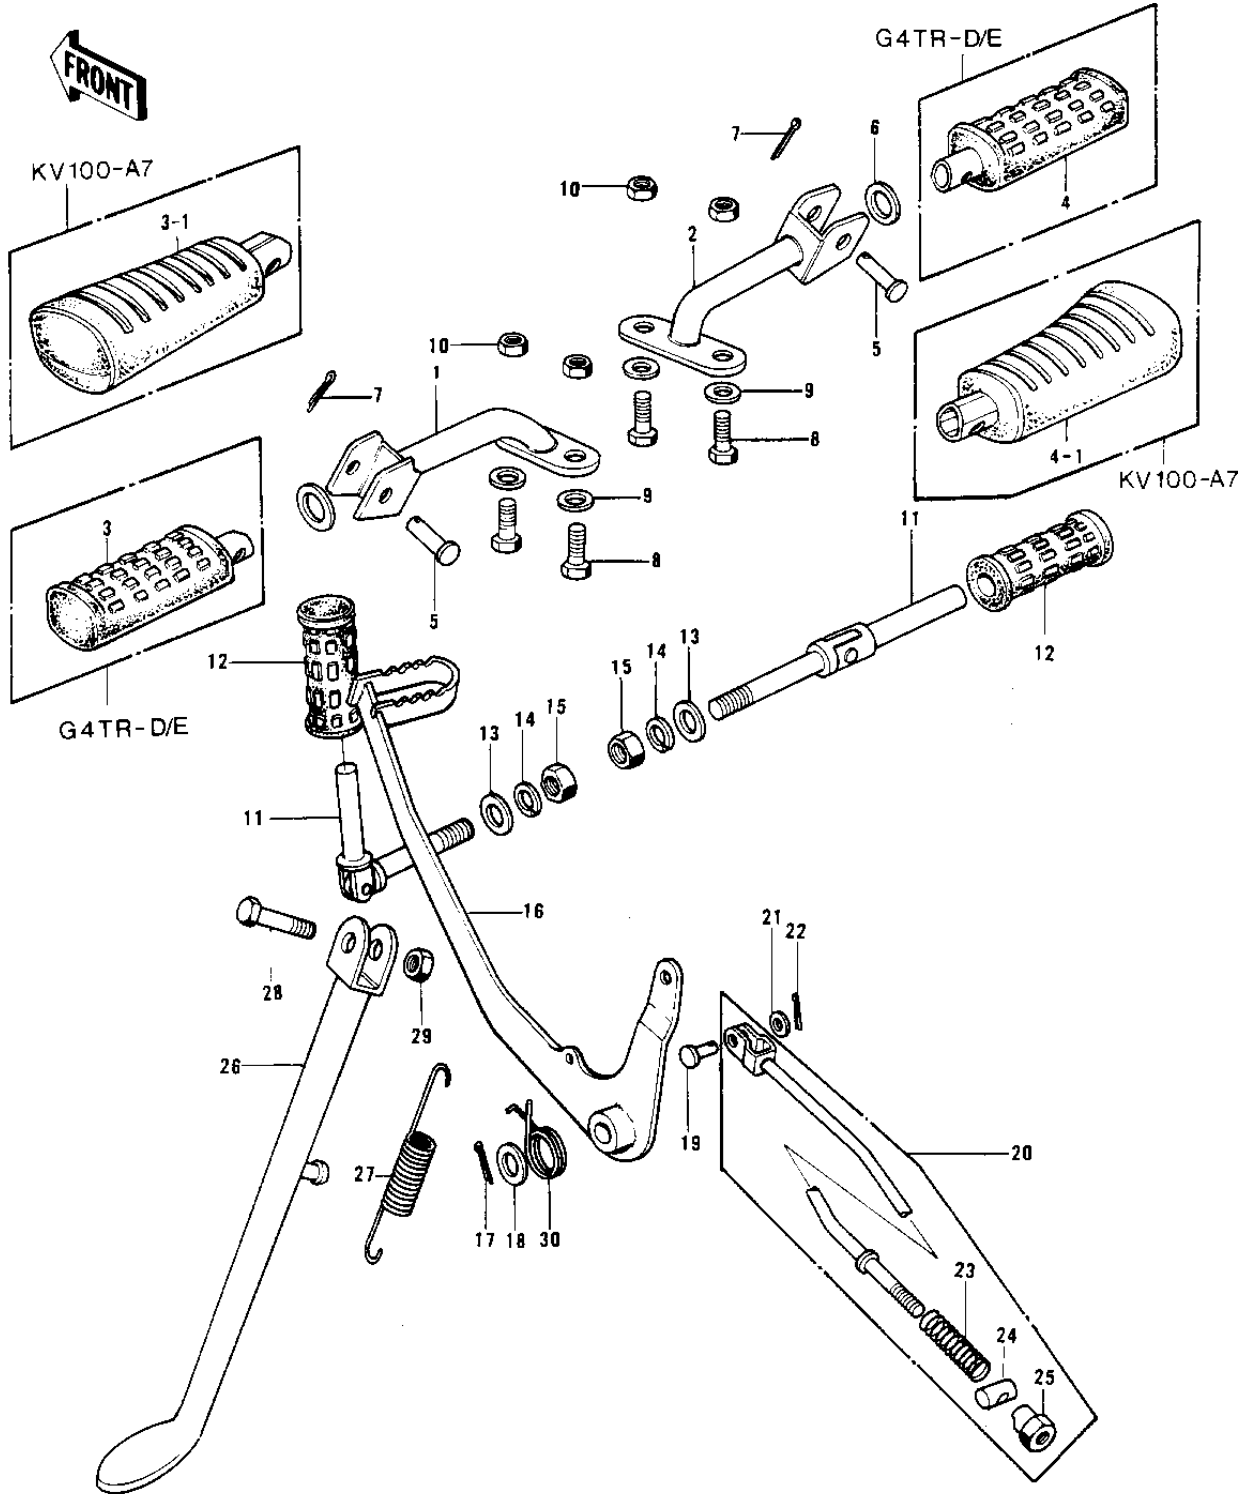

1976 KV100-A7 PARTS DIAGRAM

FOOTRESTS/STAND/BRAKE PEDAL ('74-'75)

1976 KV100-A7 PARTS LIST

FOOTRESTS/STAND/BRAKE PEDAL ('74-'75)

ITEM NAME	PART NUMBER	QUANTITY
BAR,L.H FOOTREST (Ref # 1)	34003-047	1
BAR,R.H FOOTREST (Ref # 2)	34003-048	1
STEP-ASSY,FR,LH (Ref # 3)	34027-1114	1
STEP-ASSY,FR,LH (Ref # 3-1)	34027-1114	1
STEP-ASSY,FR,RH (Ref # 4)	34027-1115	1
STEP-ASSY,FR,RH (Ref # 4-1)	34027-1115	1
PIN-FOOTREST BAR FIT (Ref # 5)	92043-080	2
WASHER PL 22.5X36X2.3 (Ref # 6)	92022-204	2
PIN COTTER 2.5X16 (Ref # 7)	550D2516	2
BOLT-UPSET,10X20 (Ref # 8)	112B1020	4
WASHER PLAIN 10MM (Ref # 9)	410B1000	4
NUT 10MM (Ref # 10)	315B1000	4
BAR SET-REAR FOOTREST (Ref # 11)	34030-001	2
RUBBER REAR FOOTREST (Ref # 12)	92076-008	2
WASHER PLAIN 10MM (Ref # 13)	410B1000	2
WASHER SPRING 10MM (Ref # 14)	461F1000	2
NUT,10MM (Ref # 15)	314B1000	2
PEDAL,BRAKE (Ref # 16)	43001-055	1
PIN COTTER 3.0X30 (Ref # 17)	550D3030	1
WASHER BRAKE PEDAL (Ref # 18)	92022-085	1
PIN-BRAKE ROD FITTING (Ref # 19)	92043-064	1
ROD ASSY,BRAKE (Ref # 20)	43010-016	1
WASHER PLAIN 6MM (Ref # 21)	410B0600	1
PIN COTTER 2.0X15 (Ref # 22)	550D2015	1
SPRING,BRAKE ROD (Ref # 23)	43012-001	1
PIN BRAKE (Ref # 24)	92043-039	1
NUT-BRAKE ROD ADJUST (Ref # 25)	92015-042	1
STAND-SIDE (Ref # 26)	34024-028	1
SPRING MAIN STAND (Ref # 27)	34023-005	1