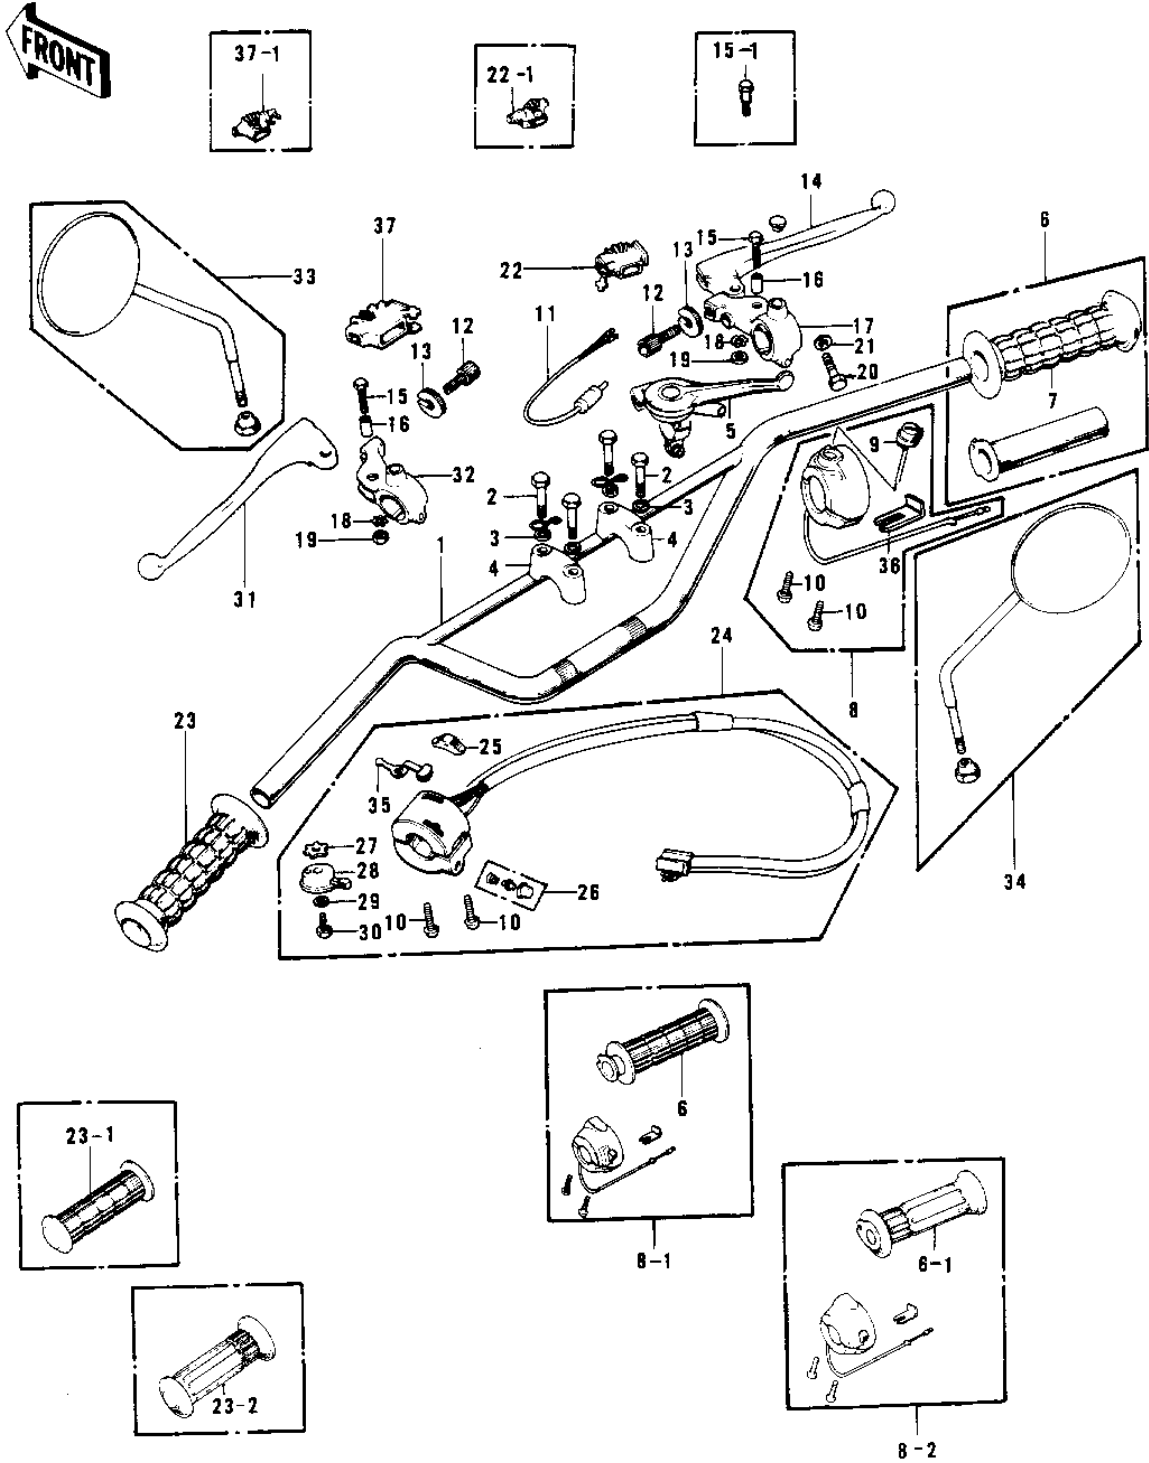

1974 G4TR-D PARTS DIAGRAM

HANDLEBAR 1/2 (74-'75)