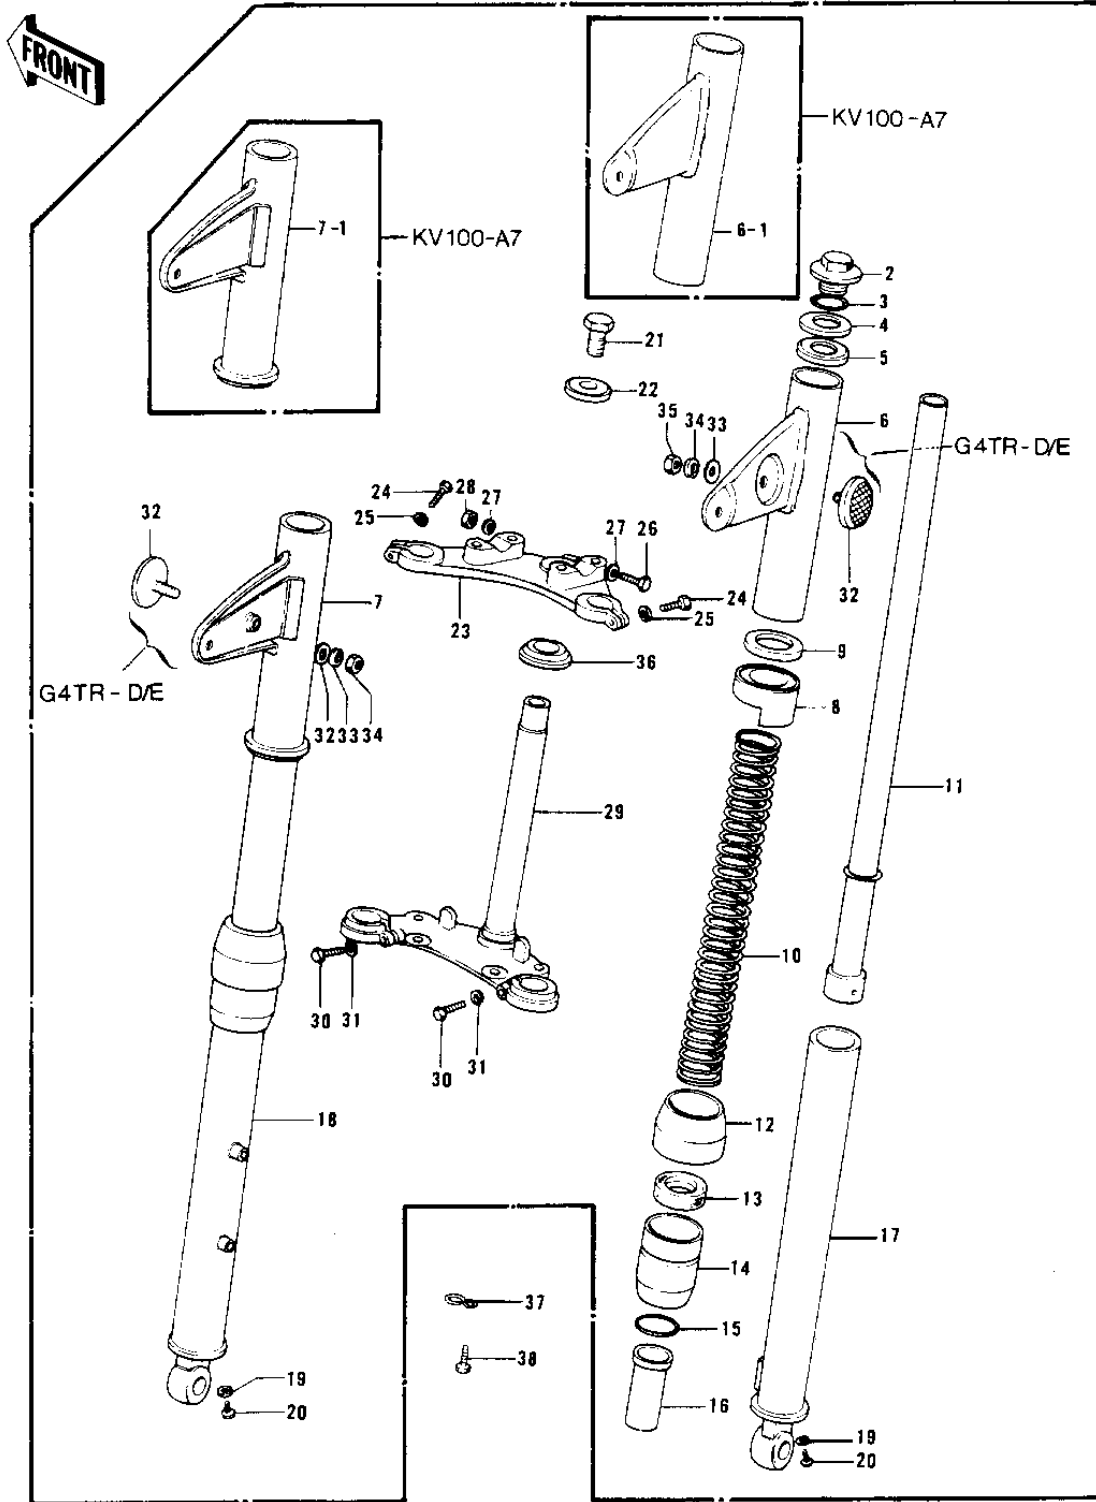

1970 Trail Boss PARTS DIAGRAM

FRONT FORK (74-75)

1970 Trail Boss PARTS LIST

FRONT FORK ('74-'75)

ITEM NAME	PART NUMBER	QUANTITY
FORK-FRONT,F.BLACK (Ref # 1)	44001-100-21	1
FORK-FRONT,F.BLACK (Ref # 1)	44001-179-21	1
BOLT-FORK TOP (Ref # 2)	44041-036	2
'O' RING INNER TUBE (Ref # 3)	44046-014	2
GASKET-FORK COVER (Ref # 4)	44045-037	2
WASHER-FORK COVER (Ref # 5)	44043-046	2
COVER-L.H FORK,F.BLK (Ref # 6)	44033-051-21	1
COVER,L.H FORK,F.BLK (Ref # 6-1)	44033-078-21	1
COVER-R.H FORK F BLK (Ref # 7)	44034-051-21	1
COVER,R.H FORK,F.BLK (Ref # 7-1)	44034-078-21	1
GUIDE-FORK COVER (Ref # 8)	44030-010	2
GASKET FORK COVER (Ref # 9)	44045-012	2
SPRING-FORK (Ref # 10)	44026-040	2
TUBE-FORK INNER (Ref # 11)	44013-034	2
DUST SHIELD FORK (Ref # 12)	44010-006	2
OIL SEAL (Ref # 13)	92049-1049	2
NUT FORK OUTER TUBE (Ref # 14)	44007-007	2
'O' RING OUTER TUBE (Ref # 15)	44046-012	2
GUIDE-FORK INNER TUBE (Ref # 16)	44015-013	2
TUBE,LH,FORK OUTER (Ref # 17)	44005-043	1
TUBE,RH,FORK OUTER (Ref # 18)	44006-041	1
GASKET FORK DRAIN PLG (Ref # 19)	44045-002	2
SCREW PAN HEAD 4X8 (Ref # 20)	220B0408	2
BOLT STRNG STEM HEAD (Ref # 21)	44041-007	1
WASHER STRNG STEM HD (Ref # 22)	44043-016	1
HEAD-STEERING STEM (Ref # 23)	44039-047	1
BOLT-STEERING STEM HD (Ref # 24)	44041-044	2
WASHER SPRING 8MM (Ref # 25)	461F0800	2
BOLT-HEX HEAD.8M/M (Ref # 26)	44041-045	1

1970 Trail Boss PARTS LIST

FRONT FORK (74-75)

ITEM NAME	PART NUMBER	QUANTITY
WASHER PLAIN 8MM (Ref # 27)	410B0800	2
NUT,LOCK,8MM (Ref # 28)	92015-1124	1
NUT,LOCK,8MM (Ref # 28)	92017-013	1
STEM-STEERING (Ref # 29)	44037-052	1
BOLT PINCH (Ref # 30)	44041-010	2
WASHER SPRING 10MM (Ref # 31)	461F1000	2
REFLECTOR-REFLEX,FRNT (Ref # 32)	28001-011	2
WASHER PLAIN 5MM (Ref # 33)	411B0500	2
WASHER SPRING 5MM (Ref # 34)	461F0500	2
NUT,5MM (Ref # 35)	311B0500	2
CONE LOWER BEARING (Ref # 36)	92047-004	1
CLAMP-CABLE (Ref # 37)	92037-046	1
BOLT,6X10 (Ref # 38)	112G0610	1