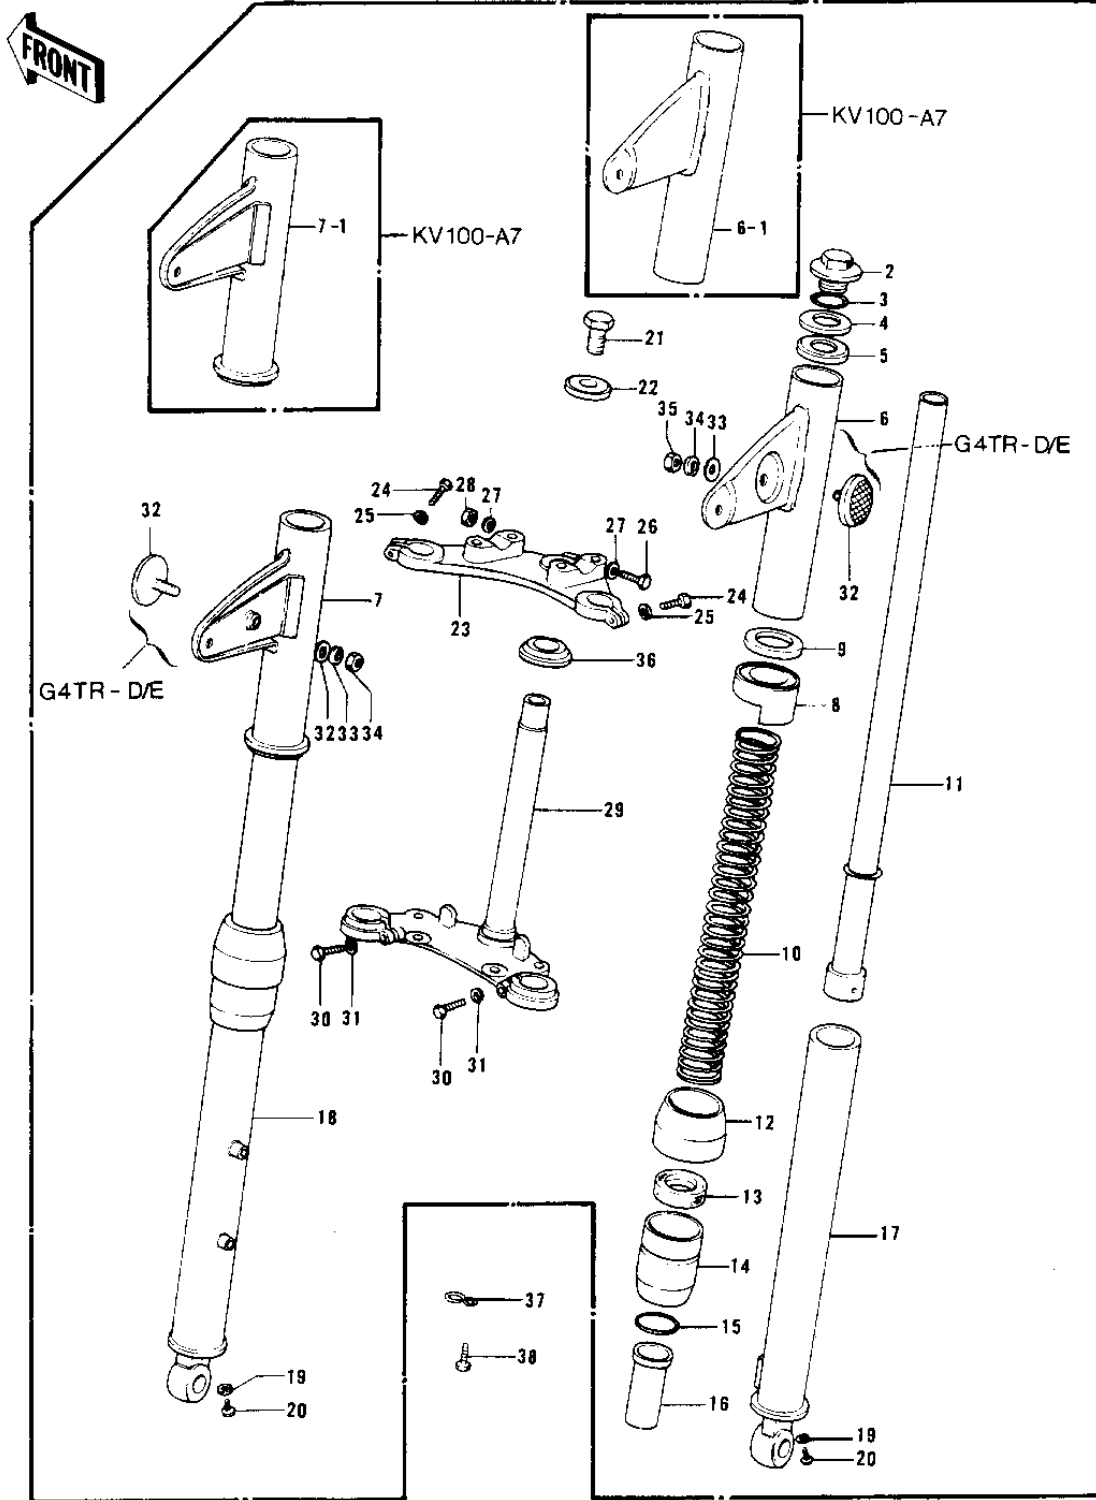

1971 G4TR-A PARTS DIAGRAM

FRONT FORK (74-75)

1971 G4TR-A PARTS LIST

FRONT FORK ('74-'75)

ITEM NAME	PART NUMBER	QUANTITY
FORK-FRONT,F.BLACK (Ref # 1)	44001-100-21	
FORK-FRONT,F.BLACK (Ref # 1)	44001-179-21	
BOLT-FORK TOP (Ref # 2)	44041-036	
'O' RING INNER TUBE (Ref # 3)	44046-014	
GASKET-FORK COVER (Ref # 4)	44045-037	
WASHER-FORK COVER (Ref # 5)	44043-046	
COVER-L.H FORK,F.BLK (Ref # 6)	44033-051-21	
COVER,L.H FORK,F.BLK (Ref # 6-1)	44033-078-21	
COVER-R.H FORK F BLK (Ref # 7)	44034-051-21	
COVER,R.H FORK,F.BLK (Ref # 7-1)	44034-078-21	
GUIDE-FORK COVER (Ref # 8)	44030-010	
GASKET FORK COVER (Ref # 9)	44045-012	
SPRING-FORK (Ref # 10)	44026-040	
TUBE-FORK INNER (Ref # 11)	44013-034	
DUST SHIELD FORK (Ref # 12)	44010-006	
OIL SEAL (Ref # 13)	92049-1049	
NUT FORK OUTER TUBE (Ref # 14)	44007-007	
'O' RING OUTER TUBE (Ref # 15)	44046-012	
GUIDE-FORK INNER TUBE (Ref # 16)	44015-013	
TUBE,LH,FORK OUTER (Ref # 17)	44005-043	
TUBE,RH,FORK OUTER (Ref # 18)	44006-041	
GASKET FORK DRAIN PLG (Ref # 19)	44045-002	
SCREW PAN HEAD 4X8 (Ref # 20)	220B0408	
BOLT STRNG STEM HEAD (Ref # 21)	44041-007	
WASHER STRNG STEM HD (Ref # 22)	44043-016	
HEAD-STEERING STEM (Ref # 23)	44039-047	
BOLT-STEERING STEM HD (Ref # 24)	44041-044	
WASHER SPRING 8MM (Ref # 25)	461F0800	
BOLT-HEX HEAD.8M/M (Ref # 26)	44041-045	

1971 G4TR-A PARTS LIST

FRONT FORK (74-75)

ITEM NAME	PART NUMBER	QUANTITY
WASHER PLAIN 8MM (Ref # 27)	410B0800	
NUT,LOCK,8MM (Ref # 28)	92015-1124	
NUT,LOCK,8MM (Ref # 28)	92017-013	
STEM-STEERING (Ref # 29)	44037-052	
BOLT PINCH (Ref # 30)	44041-010	
WASHER SPRING 10MM (Ref # 31)	461F1000	
REFLECTOR-REFLEX,FRNT (Ref # 32)	28001-011	
WASHER PLAIN 5MM (Ref # 33)	411B0500	
WASHER SPRING 5MM (Ref # 34)	461F0500	
NUT,5MM (Ref # 35)	311B0500	
CONE LOWER BEARING (Ref # 36)	92047-004	
CLAMP-CABLE (Ref # 37)	92037-046	
BOLT,6X10 (Ref # 38)	112G0610	