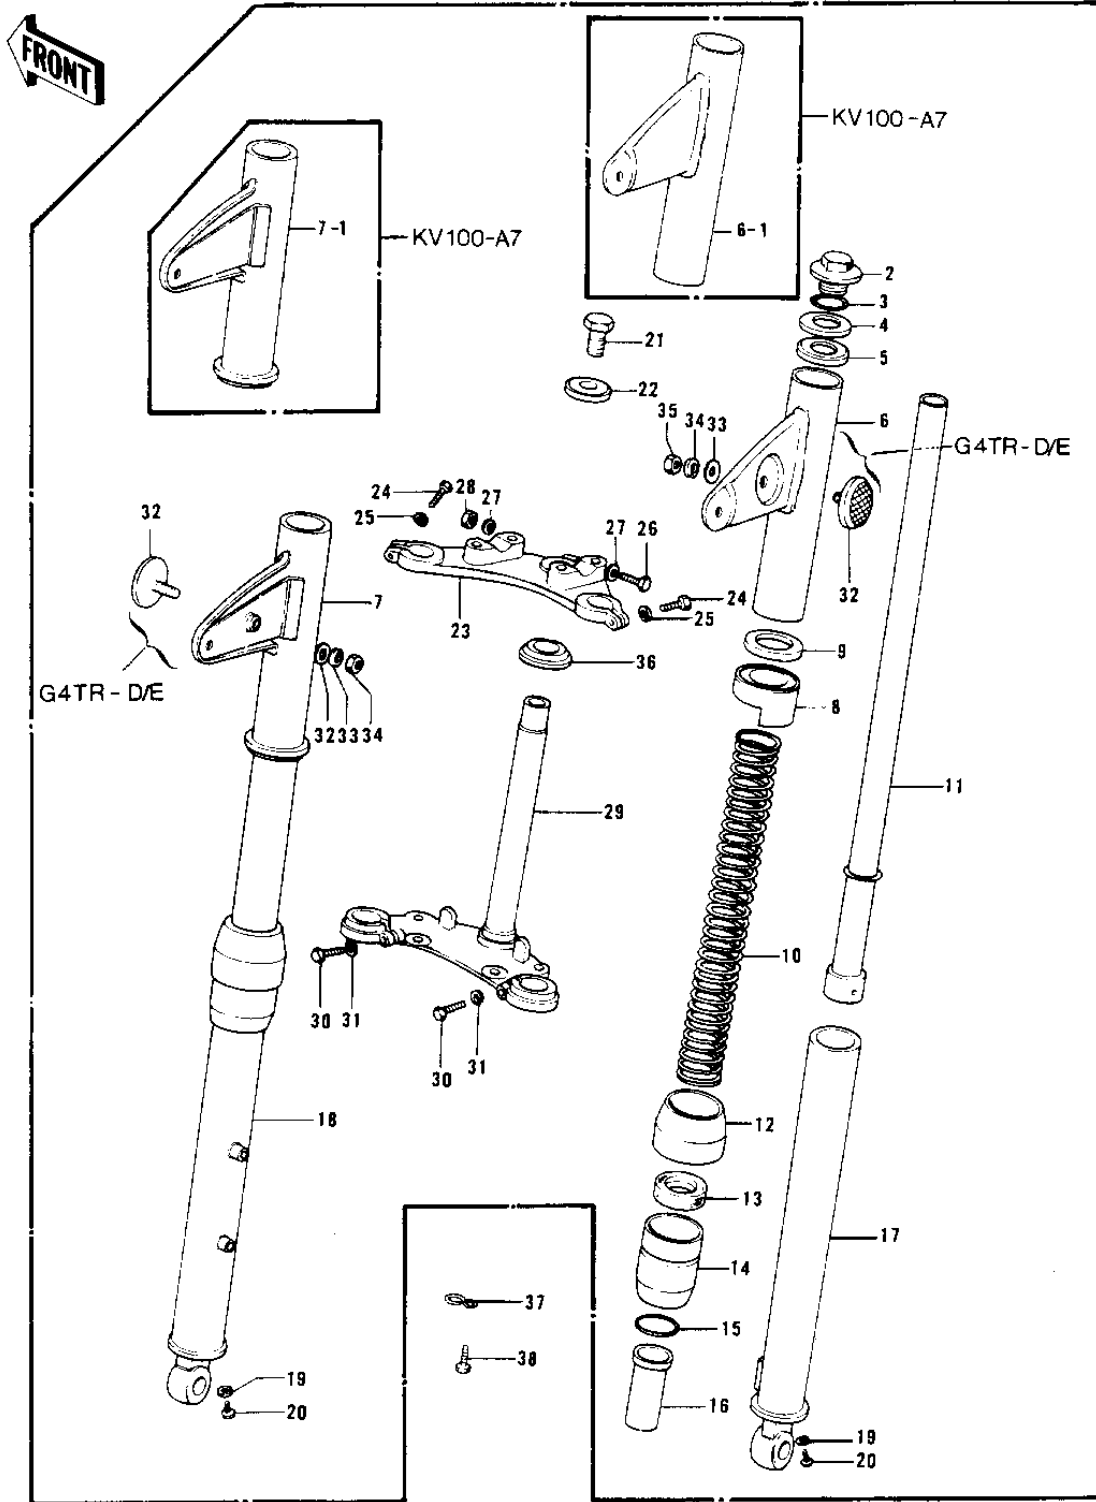

1974 G4TR-D PARTS DIAGRAM

FRONT FORK (74-75)