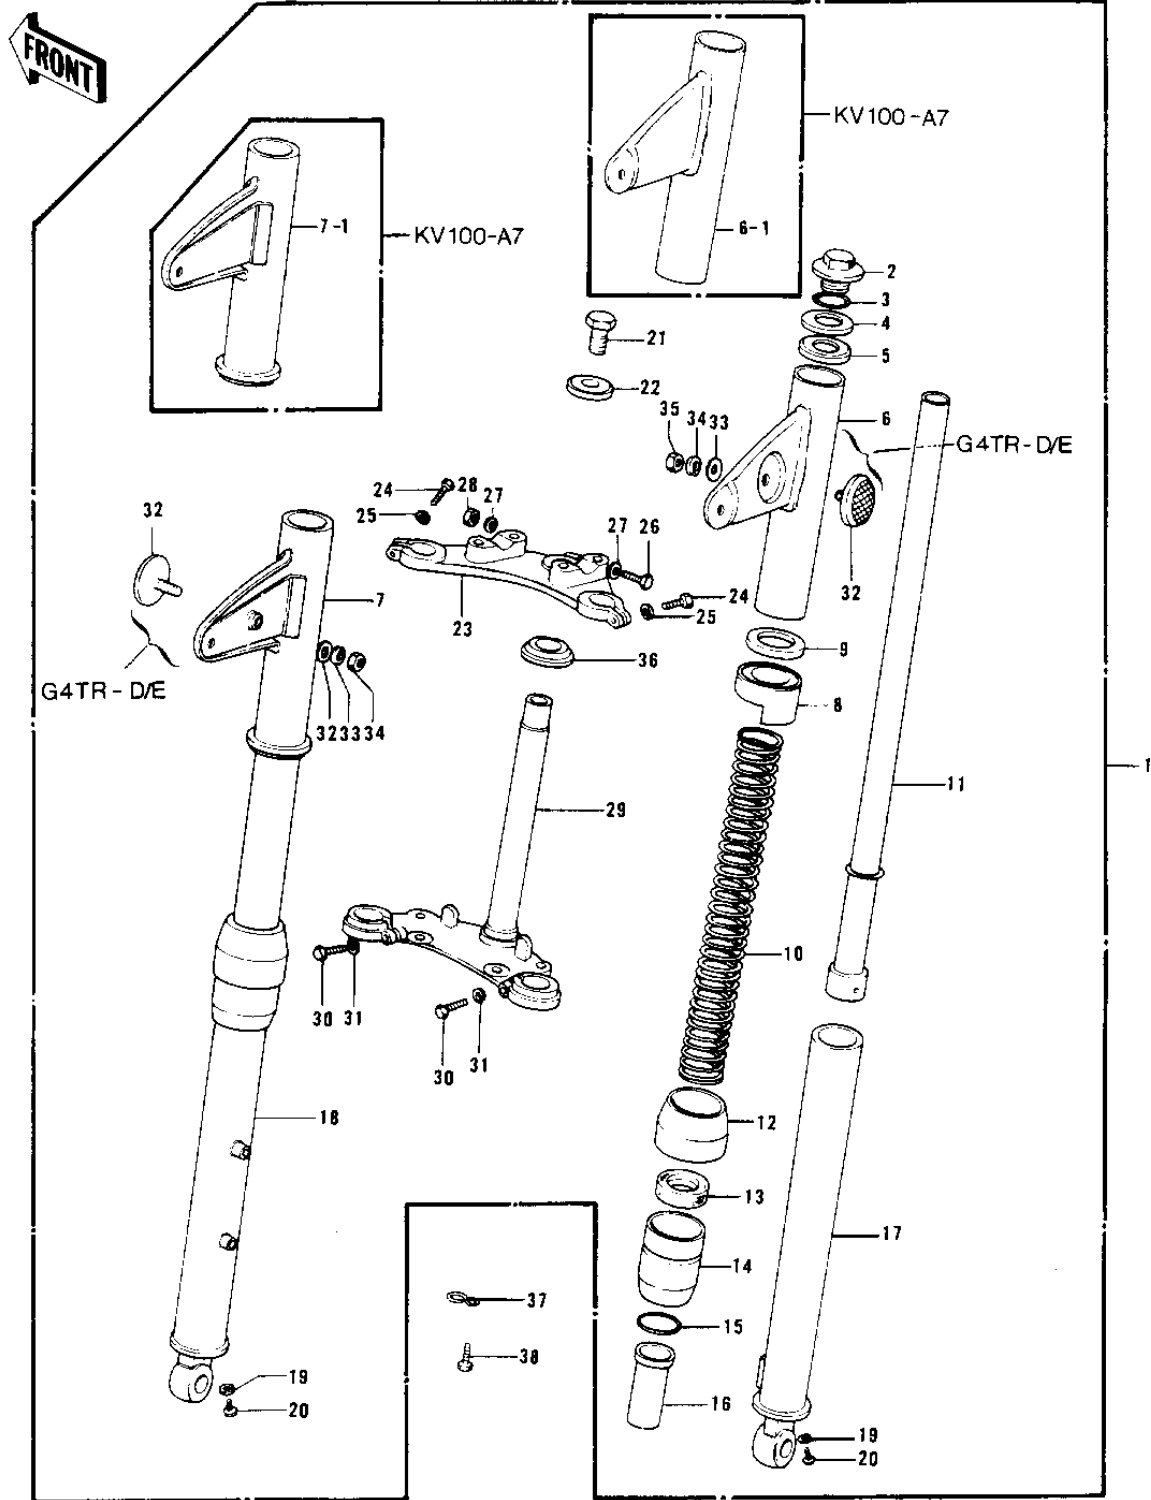

1975 G4TR-E PARTS DIAGRAM

FRONT FORK (74-75)

1975 G4TR-E PARTS LIST

FRONT FORK ('74-'75)

ITEM NAME	PART NUMBER	QUANTITY
FORK-FRONT,F.BLACK (Ref # 1)	44001-100-21	1
FORK-FRONT,F.BLACK (Ref # 1)	44001-179-21	1
BOLT-FORK TOP (Ref # 2)	44041-036	2
'O' RING INNER TUBE (Ref # 3)	44046-014	2
GASKET-FORK COVER (Ref # 4)	44045-037	2
WASHER-FORK COVER (Ref # 5)	44043-046	2
COVER-L.H FORK,F.BLK (Ref # 6)	44033-051-21	1
COVER,L.H FORK,F.BLK (Ref # 6-1)	44033-078-21	1
COVER-R.H FORK F BLK (Ref # 7)	44034-051-21	1
COVER,R.H FORK,F.BLK (Ref # 7-1)	44034-078-21	1
GUIDE-FORK COVER (Ref # 8)	44030-010	2
GASKET FORK COVER (Ref # 9)	44045-012	2
SPRING-FORK (Ref # 10)	44026-040	2
TUBE-FORK INNER (Ref # 11)	44013-034	2
DUST SHIELD FORK (Ref # 12)	44010-006	2
OIL SEAL (Ref # 13)	92049-1049	2
NUT FORK OUTER TUBE (Ref # 14)	44007-007	2
'O' RING OUTER TUBE (Ref # 15)	44046-012	2
GUIDE-FORK INNER TUBE (Ref # 16)	44015-013	2
TUBE,LH,FORK OUTER (Ref # 17)	44005-043	1
TUBE,RH,FORK OUTER (Ref # 18)	44006-041	1
GASKET FORK DRAIN PLG (Ref # 19)	44045-002	2
SCREW PAN HEAD 4X8 (Ref # 20)	220B0408	2
BOLT STRNG STEM HEAD (Ref # 21)	44041-007	1
WASHER STRNG STEM HD (Ref # 22)	44043-016	1
HEAD-STEERING STEM (Ref # 23)	44039-047	1
BOLT-STEERING STEM HD (Ref # 24)	44041-044	2
WASHER SPRING 8MM (Ref # 25)	461F0800	2
BOLT-HEX HEAD.8M/M (Ref # 26)	44041-045	1

1975 G4TR-E PARTS LIST

FRONT FORK (74-75)

ITEM NAME	PART NUMBER	QUANTITY
WASHER PLAIN 8MM (Ref # 27)	410B0800	2
NUT,LOCK,8MM (Ref # 28)	92015-1124	1
NUT,LOCK,8MM (Ref # 28)	92017-013	1
STEM-STEERING (Ref # 29)	44037-052	1
BOLT PINCH (Ref # 30)	44041-010	2
WASHER SPRING 10MM (Ref # 31)	461F1000	2
REFLECTOR-REFLEX,FRNT (Ref # 32)	28001-011	2
WASHER PLAIN 5MM (Ref # 33)	411B0500	2
WASHER SPRING 5MM (Ref # 34)	461F0500	2
NUT,5MM (Ref # 35)	311B0500	2
CONE LOWER BEARING (Ref # 36)	92047-004	1
CLAMP-CABLE (Ref # 37)	92037-046	1
BOLT,6X10 (Ref # 38)	112G0610	1