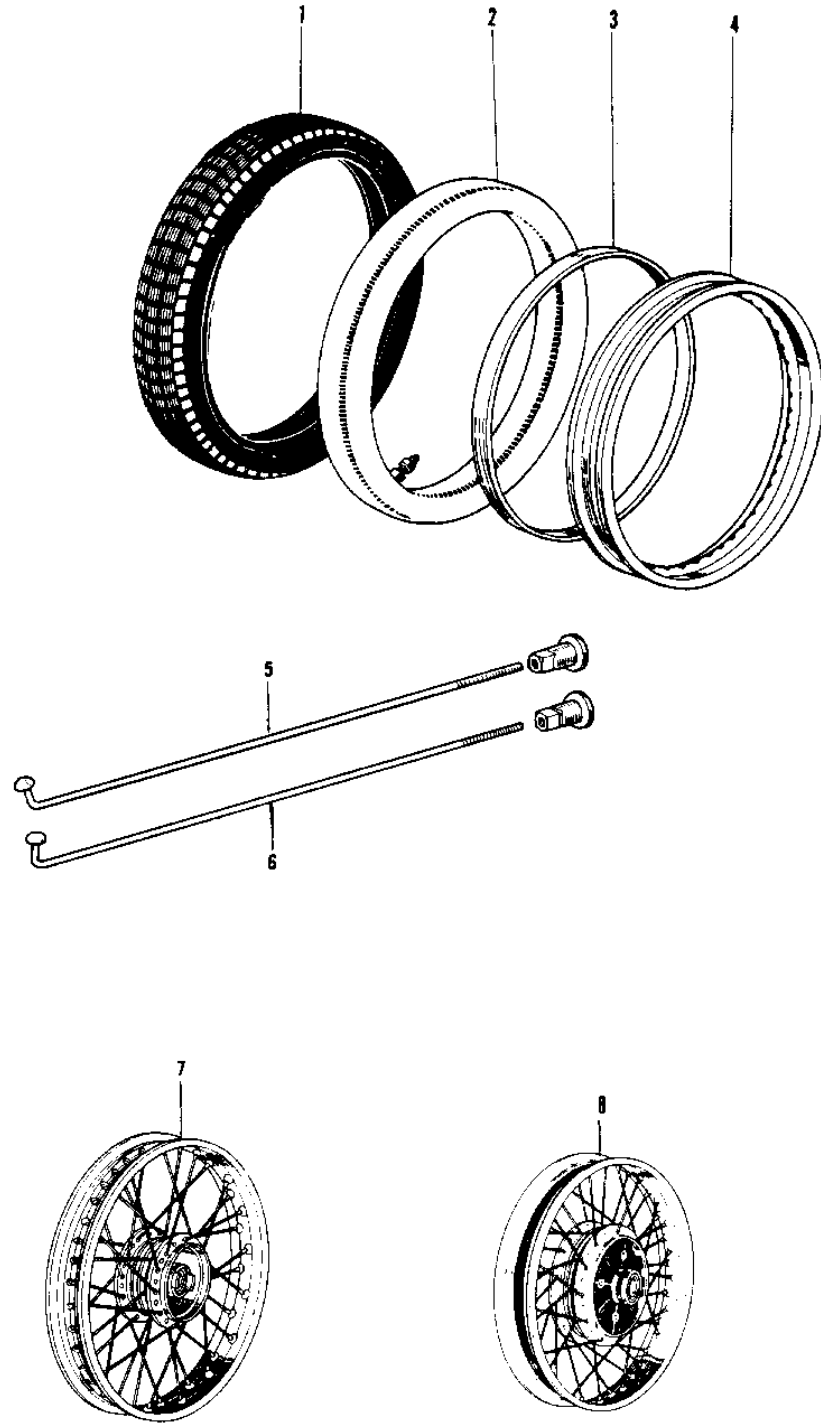

# 1970 Trail Boss PARTS DIAGRAM

WHEELS/TIRES ('74-'75)

# 1970 Trail Boss PARTS LIST

## WHEELS/TIRES ('74-'75)

ITEM NAME	PART NUMBER	QUANTITY
TIRE 300-18 Y620 R (Ref # 1)	41019-027	2
TIRE 300-18 Y620 R (Ref # 1)	41019-027	2
UNAVAILABLE IN PRICE BOOK (Ref # 2)	41022-020	2
BAND RIM (Ref # 3)	41023-001	2
BAND,RIM,4.00/5.10-18 (Ref # 3)	41023-1006	2
RIM 1.60AX18W (Ref # 4)	41025-011	2
SPOKE-ASY,RR INNER (Ref # 5)	41027-056	36
SPOKE-ASY,RR INNER (Ref # 5)	41027-056	36
SPOKE-ASY,RR OUTER (Ref # 6)	41028-056	36
SPOKE-ASY,RR OUTER (Ref # 6)	41028-056	36
WHEEL ASSY,FRONT (Ref # 7)	41074-038	1
WHEEL ASSY,REAR (Ref # 8)	42048-027	1