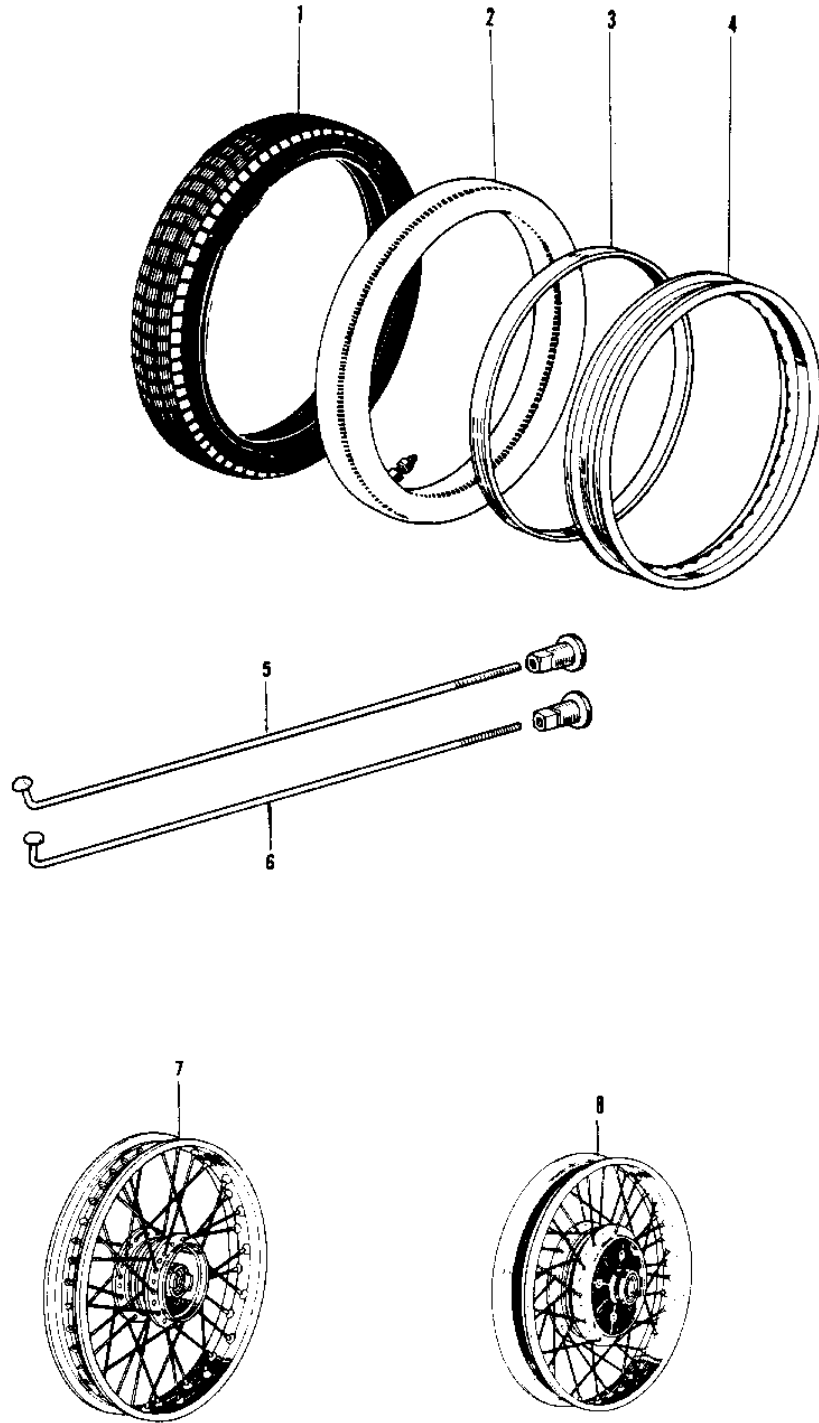

1970 Trail Boss PARTS DIAGRAM

WHEELS/TIRES ('74-'75)

1970 Trail Boss PARTS LIST

WHEELS/TIRES ('74-'75)

ITEM NAME	PART NUMBER	QUANTITY
TIRE 300-18 Y620 R (Ref # 1)	41019-027	2
TIRE 300-18 Y620 R (Ref # 1)	41019-027	2
UNAVAILABLE IN PRICE BOOK (Ref # 2)	41022-020	2
BAND RIM (Ref # 3)	41023-001	2
BAND,RIM,4.00/5.10-18 (Ref # 3)	41023-1006	2
RIM 1.60AX18W (Ref # 4)	41025-011	2
SPOKE-ASY,RR INNER (Ref # 5)	41027-056	36
SPOKE-ASY,RR INNER (Ref # 5)	41027-056	36
SPOKE-ASY,RR OUTER (Ref # 6)	41028-056	36
SPOKE-ASY,RR OUTER (Ref # 6)	41028-056	36
WHEEL ASSY,FRONT (Ref # 7)	41074-038	1
WHEEL ASSY,REAR (Ref # 8)	42048-027	1