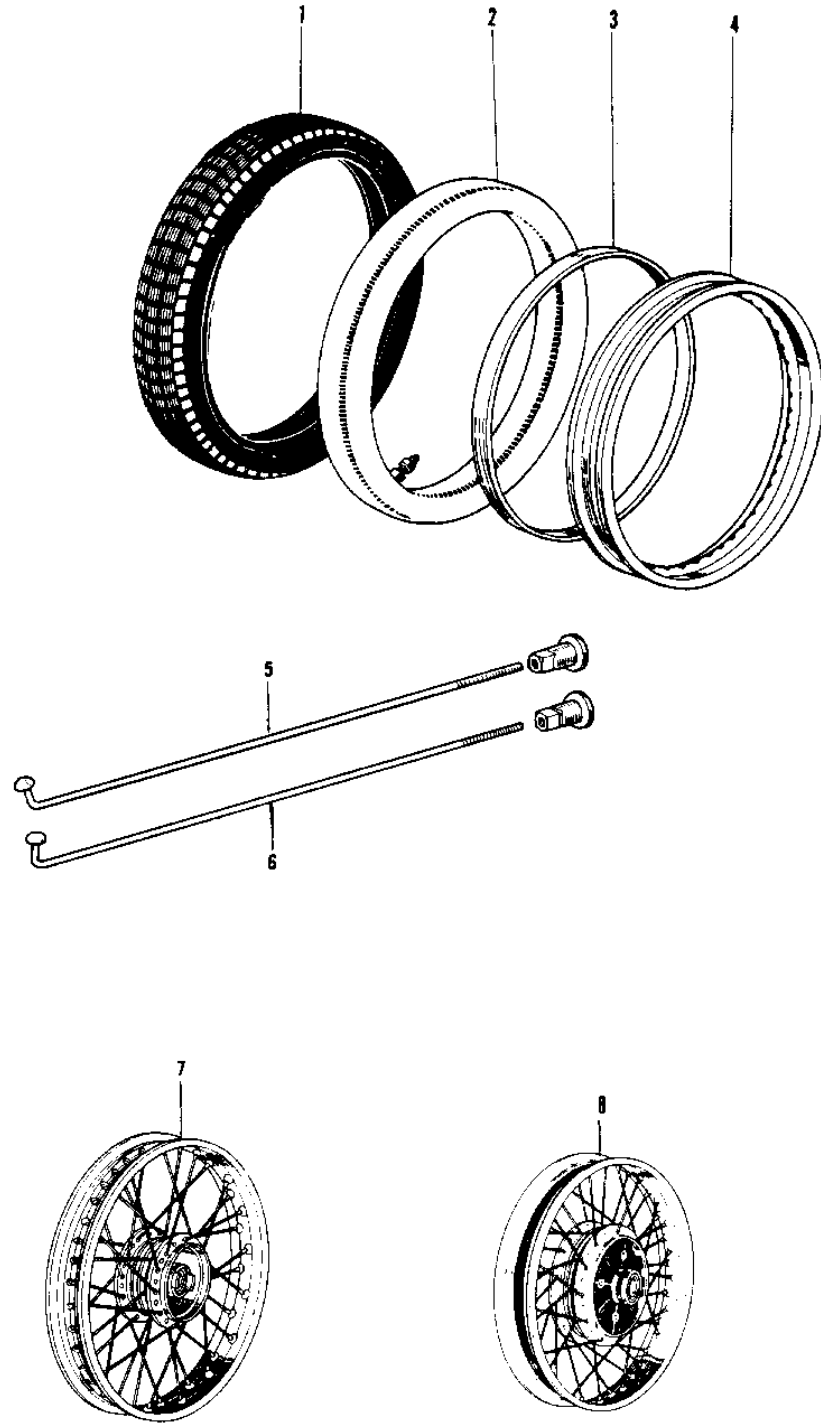

# 1972 G4TR-B PARTS DIAGRAM

WHEELS/TIRES ('74-'75)

# 1972 G4TR-B PARTS LIST

## WHEELS/TIRES ('74-'75)

ITEM NAME	PART NUMBER	QUANTITY
TIRE 300-18 Y620 R (Ref # 1)	41019-027	
TIRE 300-18 Y620 R (Ref # 1)	41019-027	
UNAVAILABLE IN PRICE BOOK (Ref # 2)	41022-020	
BAND RIM (Ref # 3)	41023-001	
BAND,RIM,4.00/5.10-18 (Ref # 3)	41023-1006	
RIM 1.60AX18W (Ref # 4)	41025-011	
SPOKE-ASY,RR INNER (Ref # 5)	41027-056	
SPOKE-ASY,RR INNER (Ref # 5)	41027-056	
SPOKE-ASY,RR OUTER (Ref # 6)	41028-056	
SPOKE-ASY,RR OUTER (Ref # 6)	41028-056	
WHEEL ASSY,FRONT (Ref # 7)	41074-038	
WHEEL ASSY,REAR (Ref # 8)	42048-027	