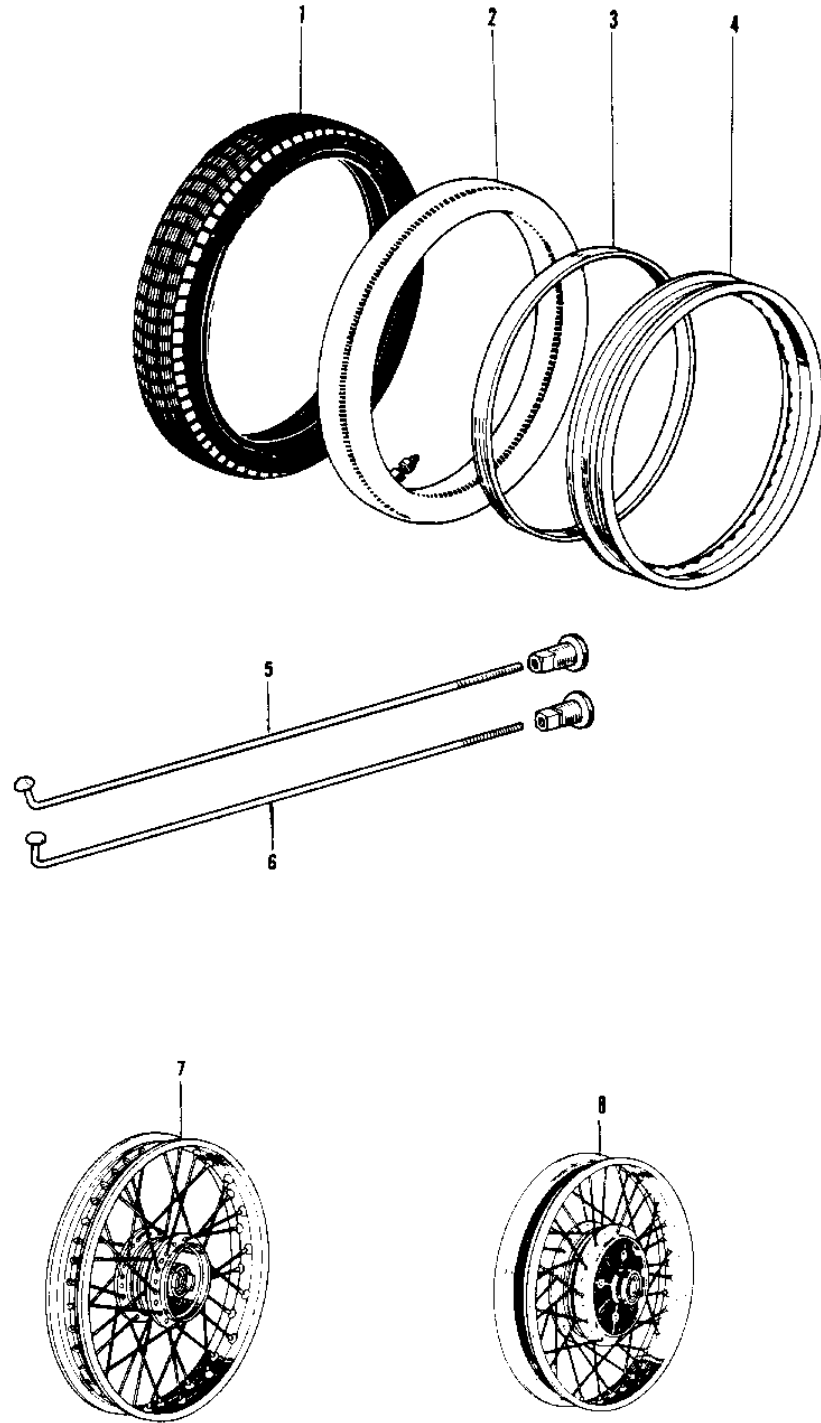

1974 G4TR-D PARTS DIAGRAM

WHEELS/TIRES ('74-'75)

1974 G4TR-D PARTS LIST

WHEELS/TIRES ('74-'75)

ITEM NAME	PART NUMBER	QUANTITY
TIRE 300-18 Y620 R (Ref # 1)	41019-027	
TIRE 300-18 Y620 R (Ref # 1)	41019-027	
UNAVAILABLE IN PRICE BOOK (Ref # 2)	41022-020	
BAND RIM (Ref # 3)	41023-001	
BAND,RIM,4.00/5.10-18 (Ref # 3)	41023-1006	
RIM 1.60AX18W (Ref # 4)	41025-011	
SPOKE-ASY,RR INNER (Ref # 5)	41027-056	
SPOKE-ASY,RR INNER (Ref # 5)	41027-056	
SPOKE-ASY,RR OUTER (Ref # 6)	41028-056	
SPOKE-ASY,RR OUTER (Ref # 6)	41028-056	
WHEEL ASSY,FRONT (Ref # 7)	41074-038	
WHEEL ASSY,REAR (Ref # 8)	42048-027	