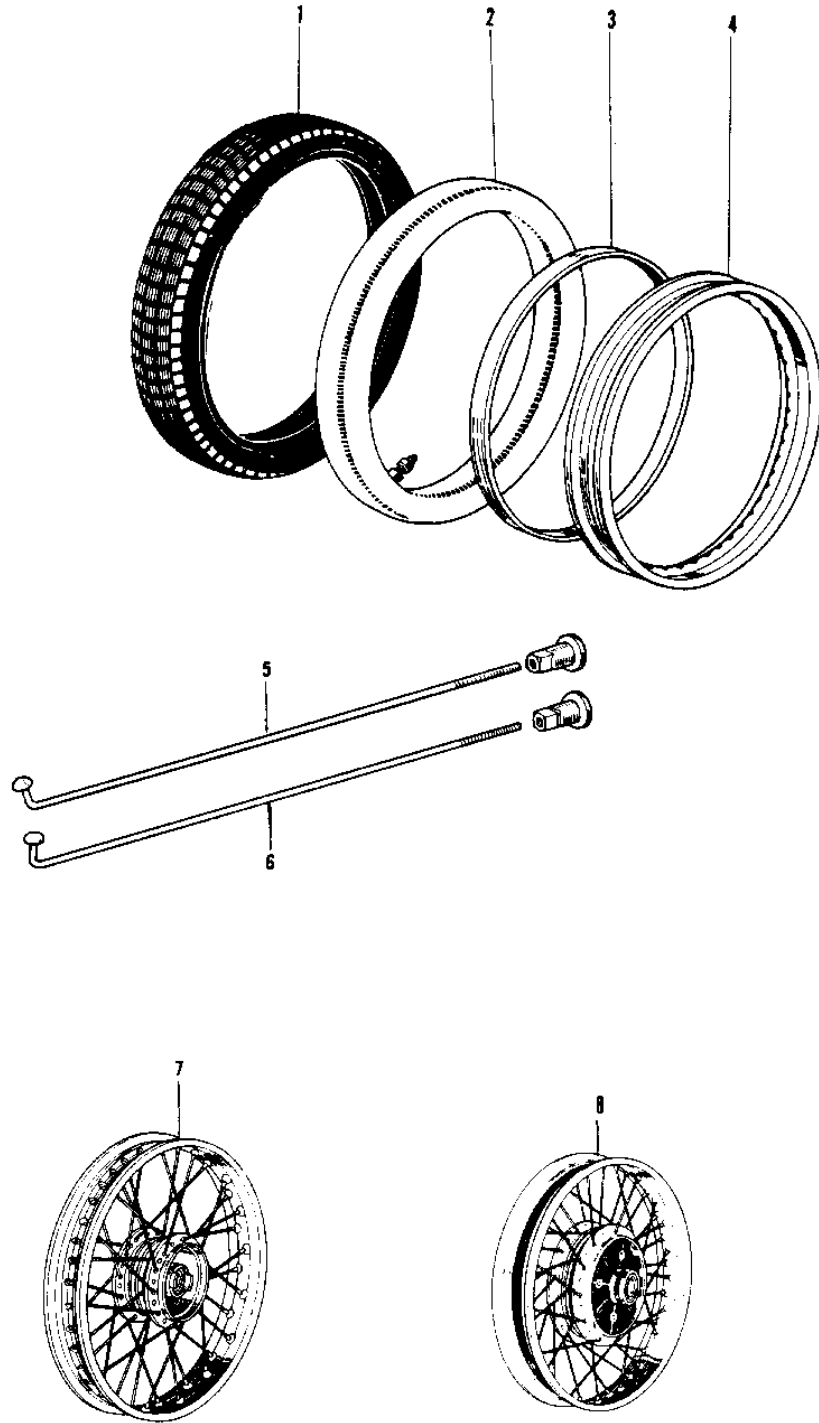

# 1975 G4TR-E PARTS DIAGRAM

WHEELS/TIRES ('74-'75)

## 1975 G4TR-E PARTS LIST

### WHEELS/TIRES ('74-'75)

ITEM NAME	PART NUMBER	QUANTITY
TIRE 300-18 Y620 R (Ref # 1)	41019-027	2
TIRE 300-18 Y620 R (Ref # 1)	41019-027	2
UNAVAILABLE IN PRICE BOOK (Ref # 2)	41022-020	2
BAND RIM (Ref # 3)	41023-001	2
BAND,RIM,4.00/5.10-18 (Ref # 3)	41023-1006	2
RIM 1.60AX18W (Ref # 4)	41025-011	2
SPOKE-ASY,RR INNER (Ref # 5)	41027-056	36
SPOKE-ASY,RR INNER (Ref # 5)	41027-056	36
SPOKE-ASY,RR OUTER (Ref # 6)	41028-056	36
SPOKE-ASY,RR OUTER (Ref # 6)	41028-056	36
WHEEL ASSY,FRONT (Ref # 7)	41074-038	1
WHEEL ASSY,REAR (Ref # 8)	42048-027	1