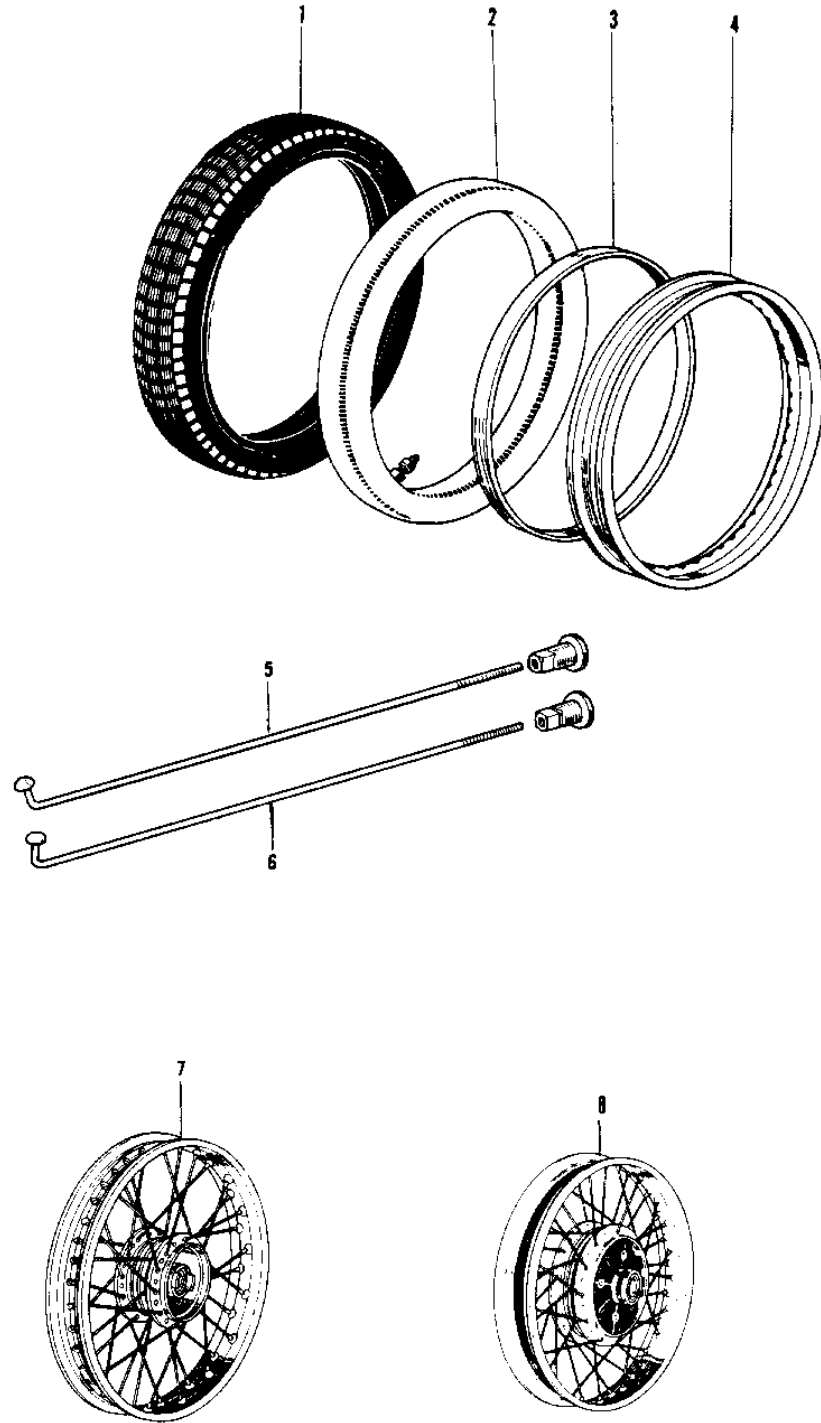

1976 KV100-A7 PARTS DIAGRAM

WHEELS/TIRES ('74-'75)

1976 KV100-A7 PARTS LIST

WHEELS/TIRES ('74-'75)

ITEM NAME	PART NUMBER	QUANTITY
TIRE 300-18 Y620 R (Ref # 1)	41019-027	2
TIRE 300-18 Y620 R (Ref # 1)	41019-027	2
UNAVAILABLE IN PRICE BOOK (Ref # 2)	41022-020	2
BAND RIM (Ref # 3)	41023-001	2
BAND,RIM,4.00/5.10-18 (Ref # 3)	41023-1006	2
RIM 1.60AX18W (Ref # 4)	41025-011	2
SPOKE-ASY,RR INNER (Ref # 5)	41027-056	36
SPOKE-ASY,RR INNER (Ref # 5)	41027-056	36
SPOKE-ASY,RR OUTER (Ref # 6)	41028-056	36
SPOKE-ASY,RR OUTER (Ref # 6)	41028-056	36
WHEEL ASSY,FRONT (Ref # 7)	41074-038	1
WHEEL ASSY,REAR (Ref # 8)	42048-027	1