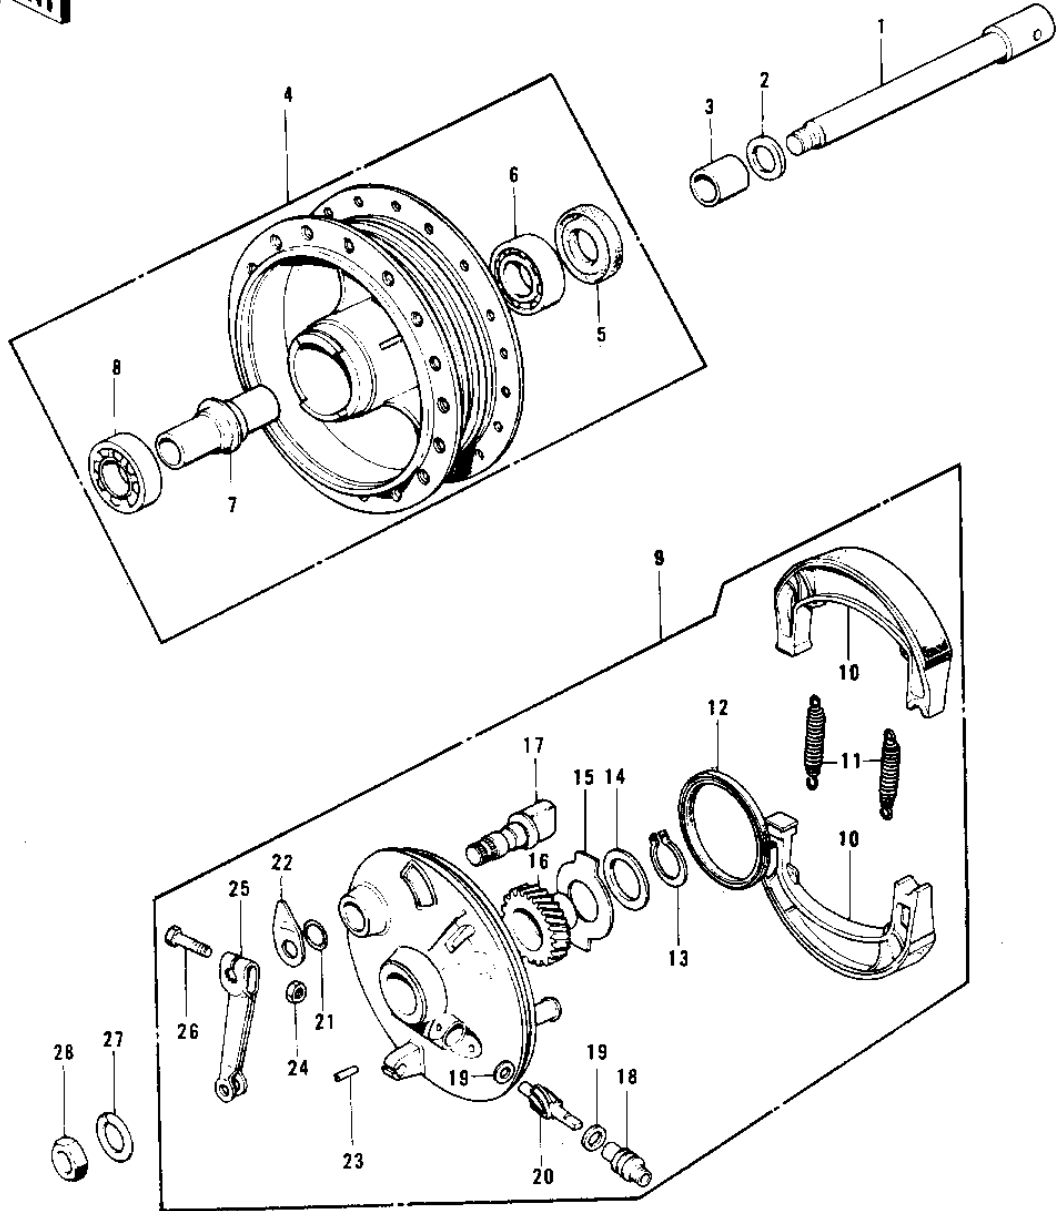

1972 G4TR-B PARTS DIAGRAM

FRONT HUB/BRAKE ('74-75)

1972 G4TR-B PARTS LIST

FRONT HUB/BRAKE ('74-'75)

ITEM NAME	PART NUMBER	QUANTITY
-----------	-------------	----------