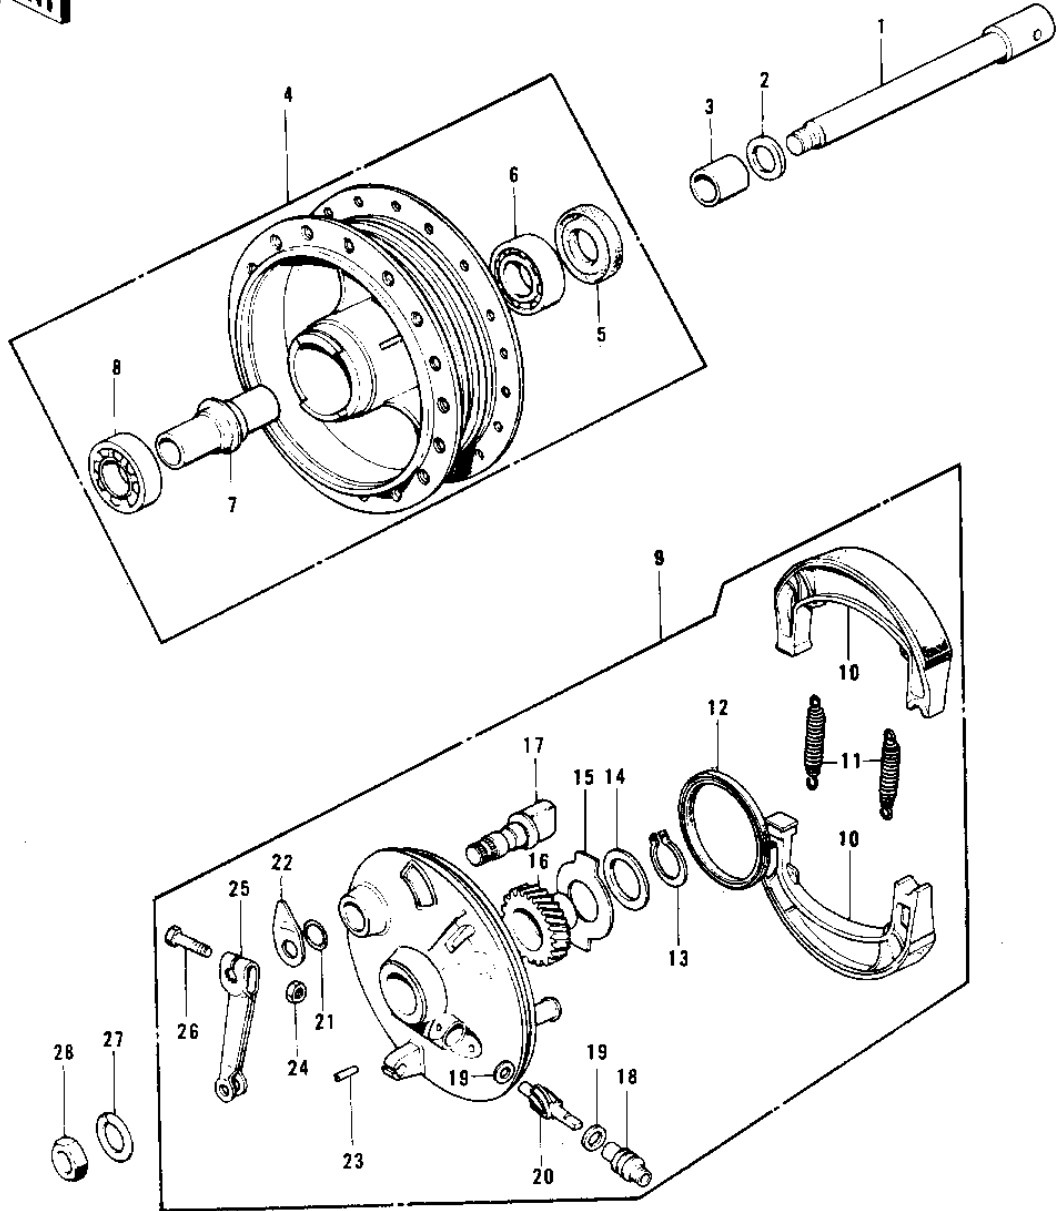

# 1974 G4TR-D PARTS DIAGRAM

FRONT HUB/BRAKE ('74-'75)

## FRONT HUB/BRAKE ('74-'75)

ITEM NAME	PART NUMBER	QUANTITY
AXLE-FRONT (Ref # 1)	41068-039	
DUST SHIELD FRNT DRUM (Ref # 2)	41042-002	
COLLAR FRONT HUB R.H (Ref # 3)	41069-002	
DRUM-ASSY,FR BRK (Ref # 4)	41034-1040	
OIL SEAL FRONT DRUM (Ref # 5)	92050-003	
BEARING BALL #6200 (Ref # 6)	601B6200	
SPACER FRONT HUB (Ref # 7)	41039-002	
BEARING BALL #6300Z (Ref # 8)	601B6300Z	
PANEL-ASY,FR BRK BUFF (Ref # 9)	41035-071-80	
PANEL-ASY,FR BRK BUFF (Ref # 9)	41035-071-80	
SHOE-BRAKE (Ref # 10)	41048-1085	
SHOE-BRAKE (Ref # 10)	41048-1085	
SPRING,BRAKE SHOE (Ref # 11)	92081-1766	
OIL SEAL BRAKE PANEL (Ref # 12)	92050-002	
CIRCLIP 15MM (Ref # 13)	480J1500	
WASHER SPEED GR THRST (Ref # 14)	41065-002	
RECIEVER SPEED GEAR (Ref # 15)	41064-002	
RECEIVER,SPEED GEAR (Ref # 15)	41064-010	
GEAR SPEEDOMETER (Ref # 16)	41059-006	
GEAR,SPEEDOMETER (Ref # 16)	41059-022	
ROD END BRK CONNECT A (Ref # 17)	41058-002	
CAM SHAFT-FRONT BRAKE (Ref # 17)	41050-018	
BUSH,SPEEDMETER CABLE (Ref # 18)	41062-005	
WASHER THRST SPD PINI (Ref # 19)	41063-001	
PINION SPEEDOMETER (Ref # 20)	41060-004	
"0" RING,11MM (Ref # 21)	92055-004	
INDICATOR,FR BRK PNL (Ref # 22)	41085-002	
INDICATOR,BK SHOE (Ref # 22)	41085-008	
PIN,SPRING (Ref # 23)	41082-001	

## 1974 G4TR-D PARTS LIST

### FRONT HUB/BRAKE ('74-'75)

ITEM NAME	PART NUMBER	QUANTITY
NUT,6MM (Ref # 24)	41072-007	
LEVER FRONT BRAKE CAM (Ref # 25)	41053-005	
BOLT-UPSET (Ref # 26)	112G0630	
WASHER SPRING 10MM (Ref # 27)	461F1000	
NUT 10MM (Ref # 28)	42045-005	