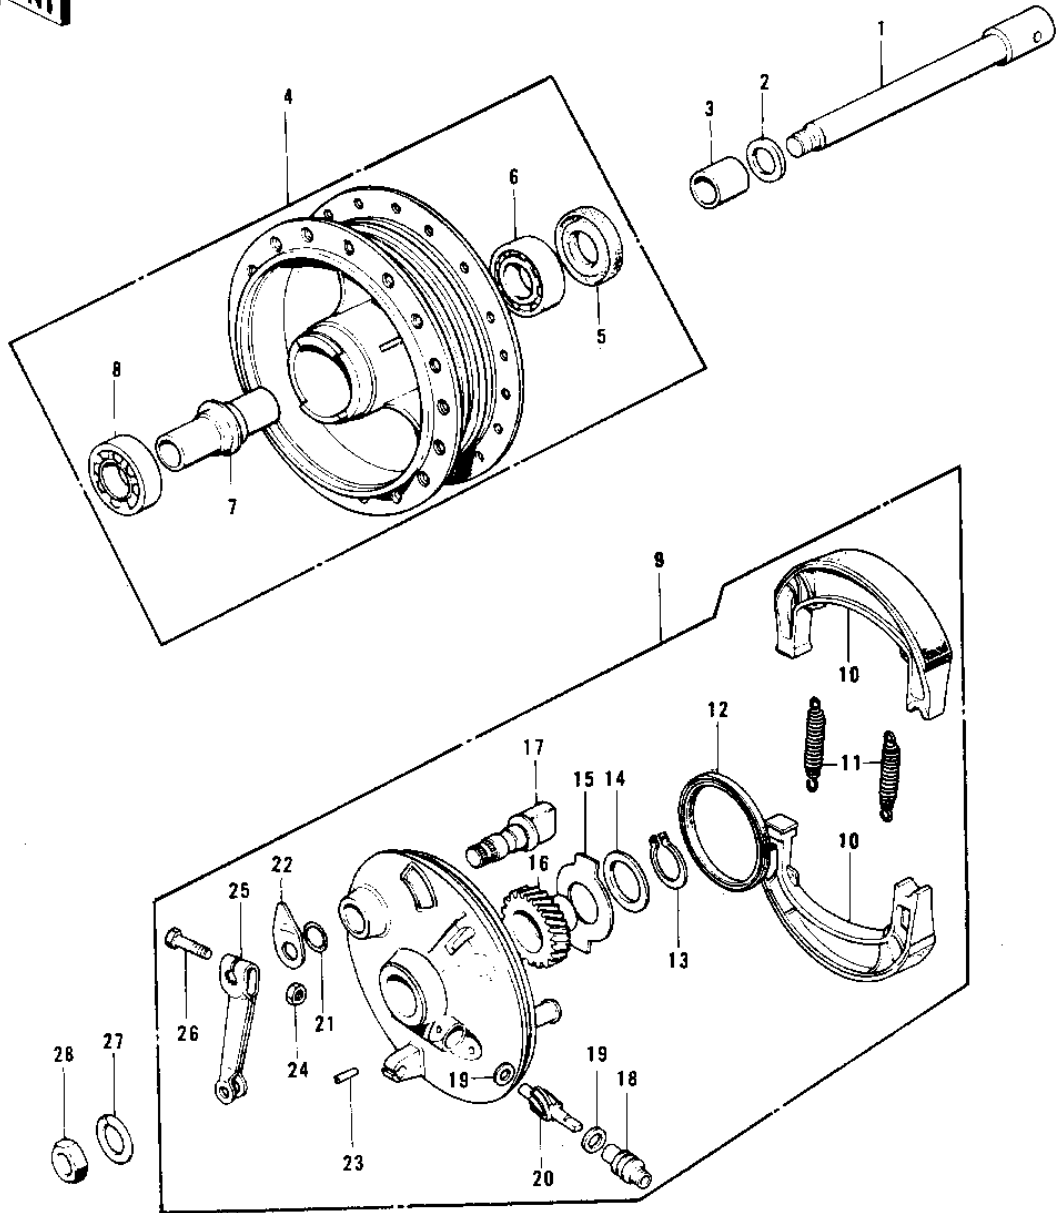

1975 G4TR-E PARTS DIAGRAM

FRONT HUB/BRAKE ('74-'75)

1975 G4TR-E PARTS LIST

FRONT HUB/BRAKE ('74-'75)

ITEM NAME	PART NUMBER	QUANTITY
AXLE-FRONT (Ref # 1)	41068-039	1
DUST SHIELD FRNT DRUM (Ref # 2)	41042-002	1
COLLAR FRONT HUB R.H (Ref # 3)	41069-002	1
DRUM-ASSY,FR BRK (Ref # 4)	41034-1040	1
OIL SEAL FRONT DRUM (Ref # 5)	92050-003	1
BEARING BALL #6200 (Ref # 6)	601B6200	1
SPACER FRONT HUB (Ref # 7)	41039-002	1
BEARING BALL #6300Z (Ref # 8)	601B6300Z	1
PANEL-ASY,FR BRK BUFF (Ref # 9)	41035-071-80	1
PANEL-ASY,FR BRK BUFF (Ref # 9)	41035-071-80	1
SHOE-BRAKE (Ref # 10)	41048-1085	2
SHOE-BRAKE (Ref # 10)	41048-1085	2
SPRING,BRAKE SHOE (Ref # 11)	92081-1766	2
OIL SEAL BRAKE PANEL (Ref # 12)	92050-002	1
CIRCLIP 15MM (Ref # 13)	480J1500	1
WASHER SPEED GR THRST (Ref # 14)	41065-002	1
RECIEVER SPEED GEAR (Ref # 15)	41064-002	1
RECEIVER,SPEED GEAR (Ref # 15)	41064-010	1
GEAR SPEEDOMETER (Ref # 16)	41059-006	1
GEAR,SPEEDOMETER (Ref # 16)	41059-022	1
ROD END BRK CONNECT A (Ref # 17)	41058-002	1
CAM SHAFT-FRONT BRAKE (Ref # 17)	41050-018	1
BUSH,SPEEDMETER CABLE (Ref # 18)	41062-005	1
WASHER THRST SPD PINI (Ref # 19)	41063-001	2
PINION SPEEDOMETER (Ref # 20)	41060-004	1
"0" RING,11MM (Ref # 21)	92055-004	1
INDICATOR,FR BRK PNL (Ref # 22)	41085-002	1
INDICATOR,BK SHOE (Ref # 22)	41085-008	1
PIN,SPRING (Ref # 23)	41082-001	1

1975 G4TR-E PARTS LIST

FRONT HUB/BRAKE ('74-'75)

ITEM NAME	PART NUMBER	QUANTITY
NUT,6MM (Ref # 24)	41072-007	1
LEVER FRONT BRAKE CAM (Ref # 25)	41053-005	1
BOLT-UPSET (Ref # 26)	112G0630	1
WASHER SPRING 10MM (Ref # 27)	461F1000	1
NUT 10MM (Ref # 28)	42045-005	1