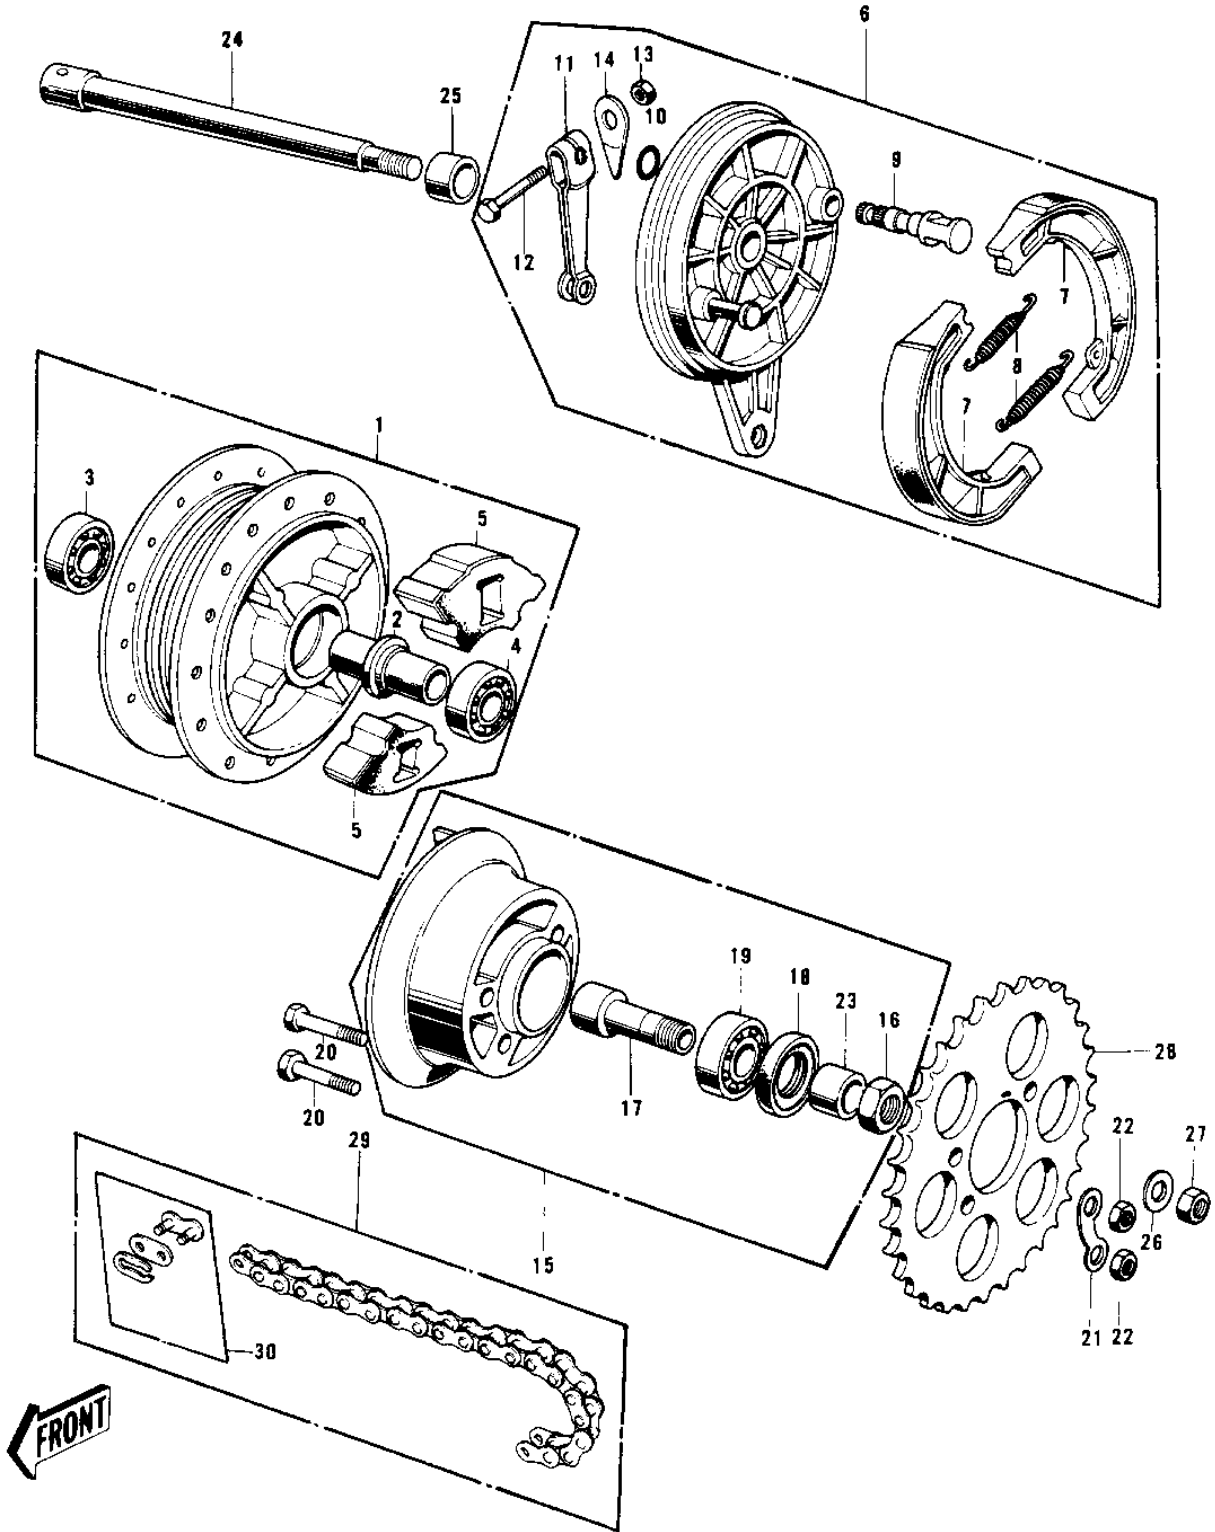

# 1970 Trail Boss PARTS DIAGRAM

REAR HUB/BRAKE/CHAIN ('74-'75)

# 1970 Trail Boss PARTS LIST

## REAR HUB/BRAKE/CHAIN ('74-'75)

ITEM NAME	PART NUMBER	QUANTITY
DRUM ASSY,RR BRK,BUFF (Ref # 1)	42005-031-80	1
SPACER-RR HUB BEARING (Ref # 2)	42010-005	1
BEARING BALL #6201 (Ref # 3)	601B6201	1
BEARING BALL #6301Z (Ref # 4)	601B6301Z	1
DAMPER REAR HUB SHOCK (Ref # 5)	42014-016	4
PANEL ASSY,RR BRK,BUF (Ref # 6)	42006-041-80	1
PANEL-ASY,RR BRK,BUFF (Ref # 6)	42006-065-80	1
SHOE-BRAKE (Ref # 7)	41048-1085	2
SPRING,BRAKE SHOE (Ref # 8)	92081-1766	2
CAM SHAFT-FRONT BRAKE (Ref # 9)	41050-018	1
CAM SHAFT,REAR BRAKE (Ref # 9)	42026-018	1
"O" RING,11MM (Ref # 10)	92055-004	1
LEVER,RR BRAKE PANEL (Ref # 11)	42029-029	1
BOLT-UPSET (Ref # 12)	112G0630	1
NUT,6MM (Ref # 13)	41072-007	1
INDICATOR,BKSHOE (Ref # 14)	41085-003	1
COUPLING ASSY RR HUB (Ref # 15)	42033-011	1
NUT,16MM (Ref # 16)	42045-004	1
SLEEVE-RR HUB COUPLNG (Ref # 17)	42036-002	1
OIL SEAL-COUPLING (Ref # 18)	92052-003	1
BEARING BALL #6203 (Ref # 19)	601B6203	1
BOLT REAR SPROCKET (Ref # 20)	92001-082	4
WASHER LOCK (Ref # 21)	92088-011	2
NUT 10MM (Ref # 22)	315B1000	4
BUSH,COUPLNG OIL SEAL (Ref # 23)	42037-003	1
AXLE,12X215 (Ref # 24)	41068-1109	1
COLLAR-REAR HUB R.H (Ref # 25)	42032-002	1
WASHER PLAIN 12MM (Ref # 26)	410B1200	1
WASHER PLAIN 12MM (Ref # 26)	411B1200	1

## 1970 Trail Boss PARTS LIST

REAR HUB/BRAKE/CHAIN ('74-'75)

ITEM NAME	PART NUMBER	QUANTITY
NUT 10MM (Ref # 27)	42045-005	1
REAR SPROCKET 42T (Ref # 28)	42041-076	1
SPROCKET-HUB,40T (Ref # 28)	42041-1095	1
CHAIN,DRIVE,EK428-G (Ref # 29)	92057-1085	1
CHAIN,DRIVE,EK428-G (Ref # 29)	92057-1085	1
JOINT-CHAIN (Ref # 30)	92058-1014	1
JOINT-CHAIN (Ref # 30)	92058-1014	1