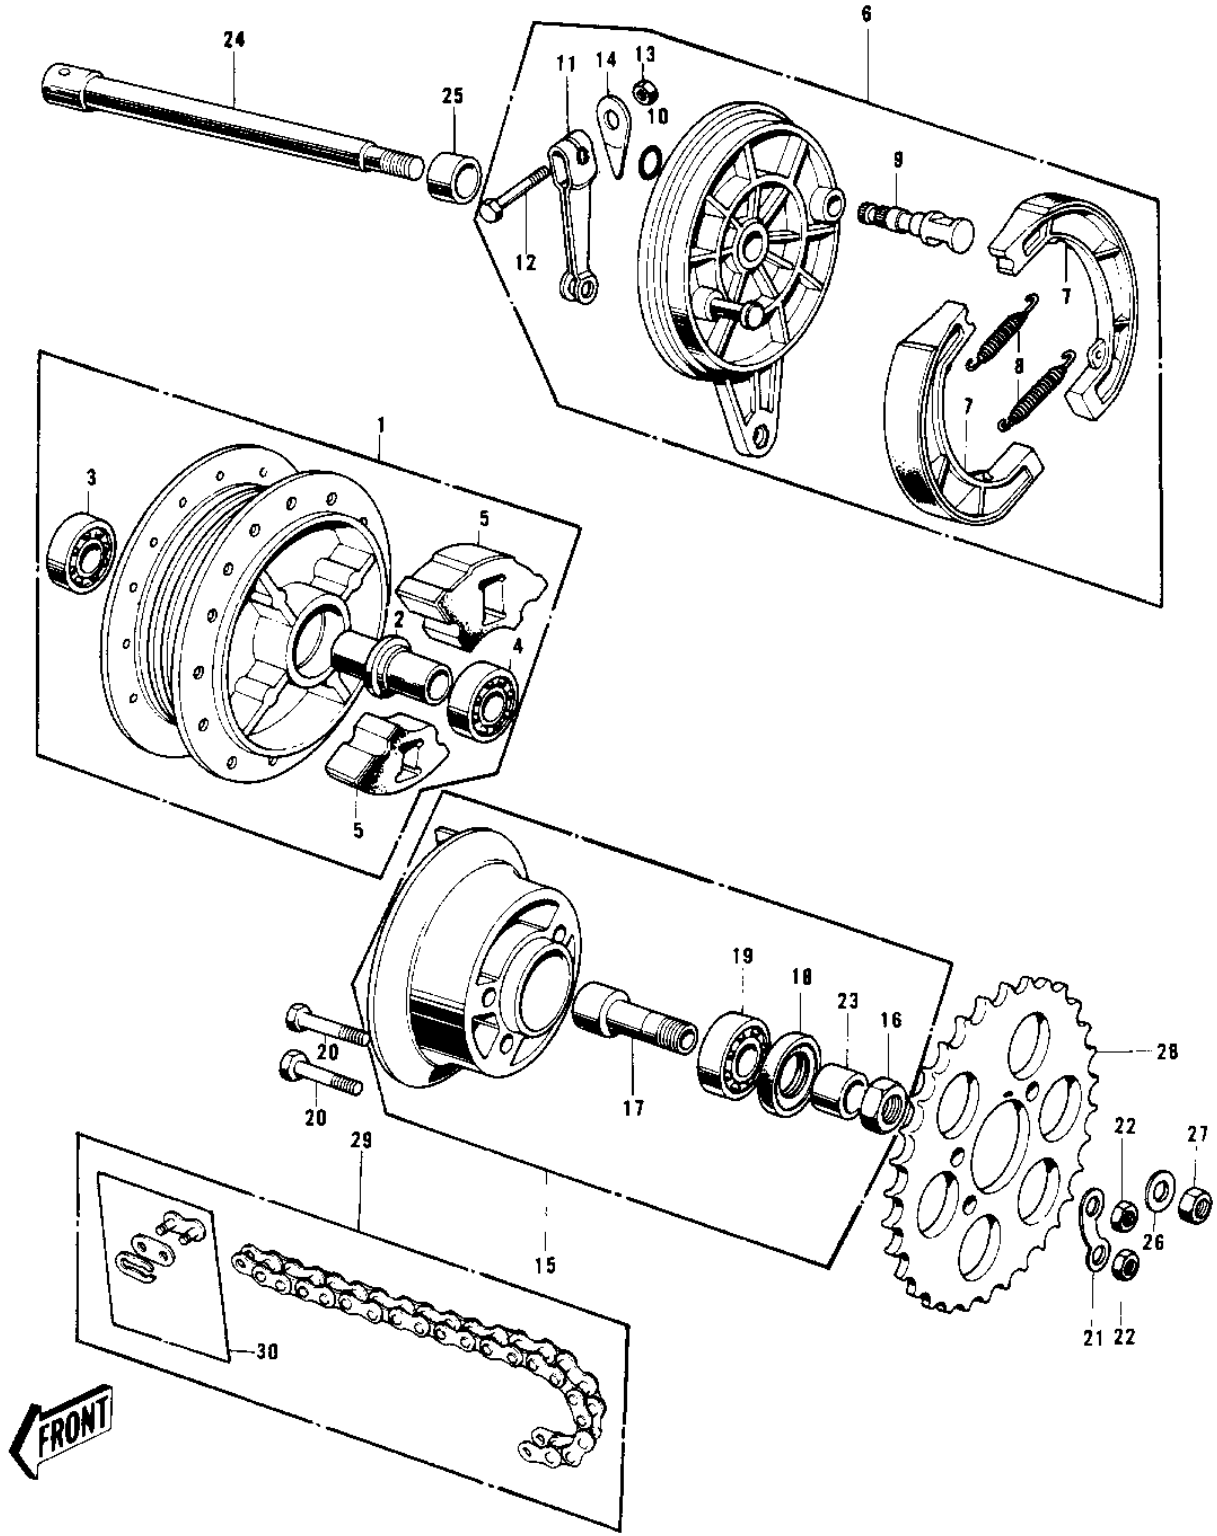

# 1972 G4TR-B PARTS DIAGRAM

REAR HUB/BRAKE/CHAIN (74-'75)

# 1972 G4TR-B PARTS LIST

REAR HUB/BRAKE/CHAIN ('74-'75)

| ITEM NAME                      | PART NUMBER | QUANTITY |
|--------------------------------|-------------|----------|
| NUT 10MM (Ref # 27)            | 42045-005   |          |
| REAR SPROCKET 42T (Ref # 28)   | 42041-076   |          |
| SPROCKET-HUB,40T (Ref # 28)    | 42041-1095  |          |
| CHAIN,DRIVE,EK428-G (Ref # 29) | 92057-1085  |          |
| CHAIN,DRIVE,EK428-G (Ref # 29) | 92057-1085  |          |
| JOINT-CHAIN (Ref # 30)         | 92058-1014  |          |
| JOINT-CHAIN (Ref # 30)         | 92058-1014  |          |