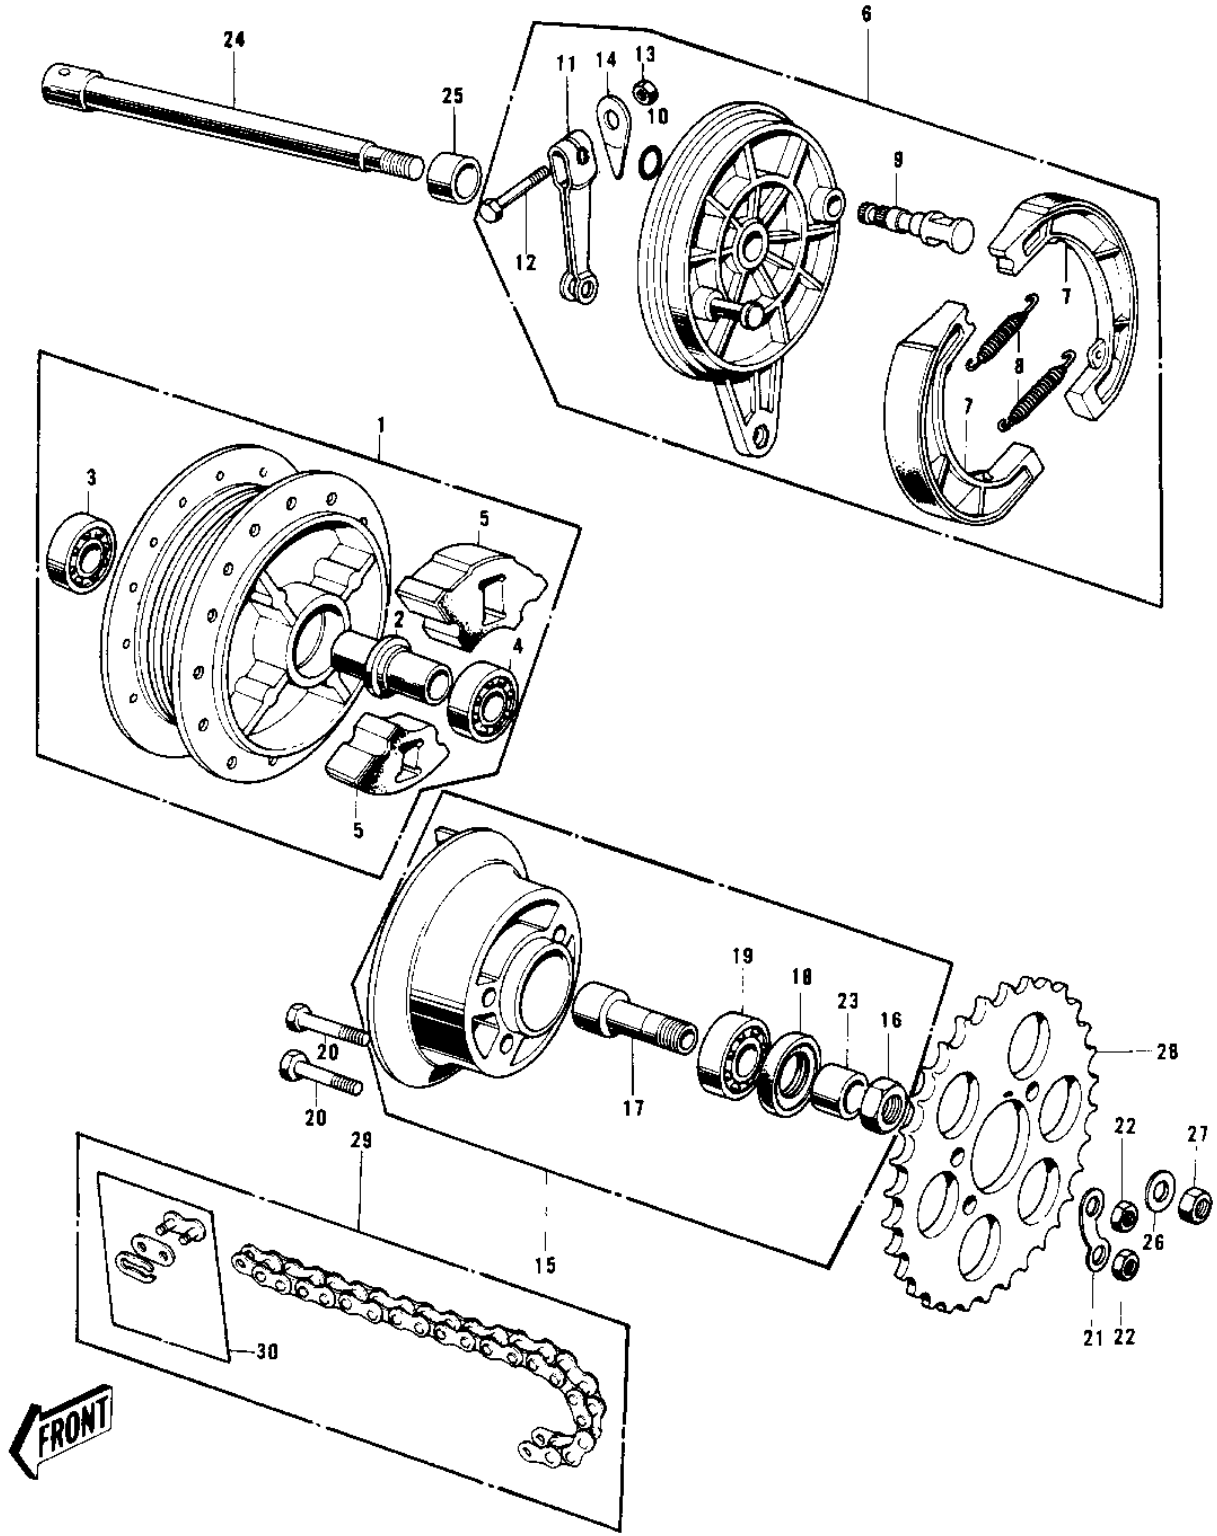

1974 G4TR-D PARTS DIAGRAM

REAR HUB/BRAKE/CHAIN (74-'75)

1974 G4TR-D PARTS LIST

REAR HUB/BRAKE/CHAIN ('74-'75)

ITEM NAME	PART NUMBER	QUANTITY
DRUM ASSY,RR BRK,BUFF (Ref # 1)	42005-031-80	
SPACER-RR HUB BEARING (Ref # 2)	42010-005	
BEARING BALL #6201 (Ref # 3)	601B6201	
BEARING BALL #6301Z (Ref # 4)	601B6301Z	
DAMPER REAR HUB SHOCK (Ref # 5)	42014-016	
PANEL ASSY,RR BRK,BUF (Ref # 6)	42006-041-80	
PANEL-ASY,RR BRK,BUFF (Ref # 6)	42006-065-80	
SHOE-BRAKE (Ref # 7)	41048-1085	
SPRING,BRAKE SHOE (Ref # 8)	92081-1766	
CAM SHAFT-FRONT BRAKE (Ref # 9)	41050-018	
CAM SHAFT,REAR BRAKE (Ref # 9)	42026-018	
"0" RING,11MM (Ref # 10)	92055-004	
LEVER,RR BRAKE PANEL (Ref # 11)	42029-029	
BOLT-UPSET (Ref # 12)	112G0630	
NUT,6MM (Ref # 13)	41072-007	
INDICATOR,BKSHOE (Ref # 14)	41085-003	
COUPLING ASSY RR HUB (Ref # 15)	42033-011	
NUT,16MM (Ref # 16)	42045-004	
SLEEVE-RR HUB COUPLNG (Ref # 17)	42036-002	
OIL SEAL-COUPLING (Ref # 18)	92052-003	
BEARING BALL #6203 (Ref # 19)	601B6203	
BOLT REAR SPROCKET (Ref # 20)	92001-082	
WASHER LOCK (Ref # 21)	92088-011	
NUT 10MM (Ref # 22)	315B1000	
BUSH,COUPLNG OIL SEAL (Ref # 23)	42037-003	
AXLE,12X215 (Ref # 24)	41068-1109	
COLLAR-REAR HUB R.H (Ref # 25)	42032-002	
WASHER PLAIN 12MM (Ref # 26)	410B1200	
WASHER PLAIN 12MM (Ref # 26)	411B1200	

1974 G4TR-D PARTS LIST

REAR HUB/BRAKE/CHAIN ('74-'75)

ITEM NAME	PART NUMBER	QUANTITY
NUT 10MM (Ref # 27)	42045-005	
REAR SPROCKET 42T (Ref # 28)	42041-076	
SPROCKET-HUB,40T (Ref # 28)	42041-1095	
CHAIN,DRIVE,EK428-G (Ref # 29)	92057-1085	
CHAIN,DRIVE,EK428-G (Ref # 29)	92057-1085	
JOINT-CHAIN (Ref # 30)	92058-1014	
JOINT-CHAIN (Ref # 30)	92058-1014	