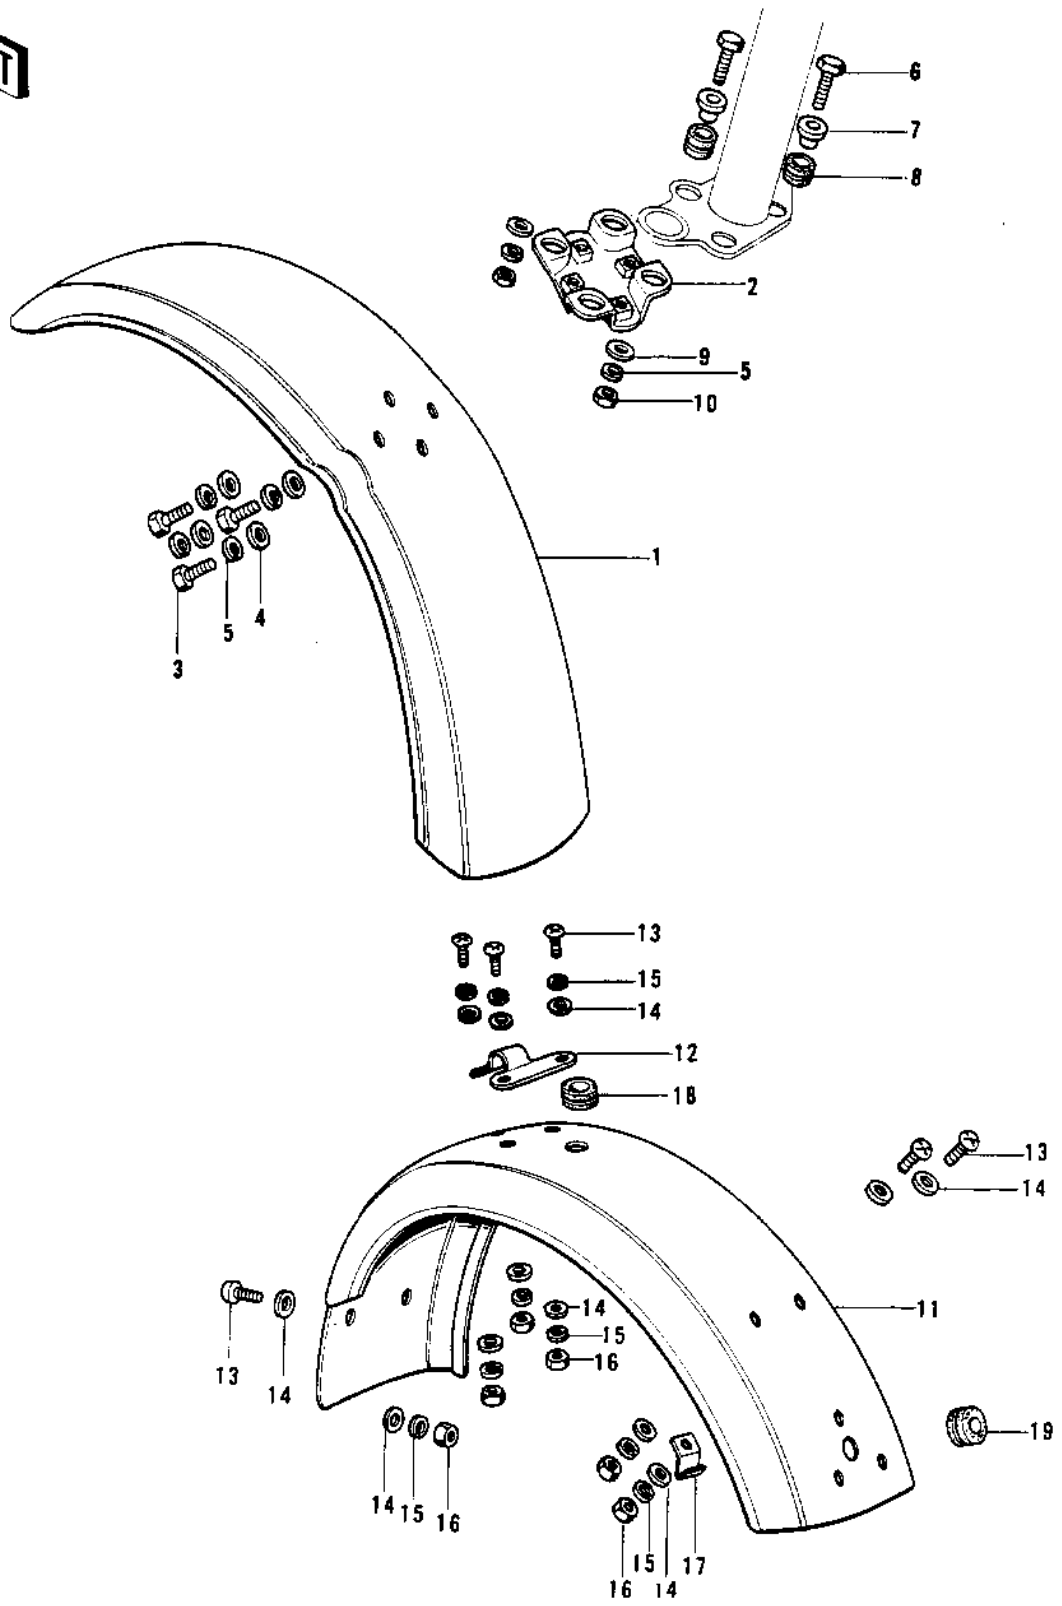

# 1970 Trail Boss PARTS DIAGRAM

FENDERS (74-75)

## 1970 Trail Boss PARTS LIST

### FENDERS (74-75)

ITEM NAME	PART NUMBER	QUANTITY
FENDER-FR (Ref # 1)	35004-083	1
BRACKET-FRONT FENDER (Ref # 2)	35012-017	1
BOLT-UPSET,6X12 (Ref # 3)	112G0612	4
WASHER PLAIN 6MM (Ref # 4)	411B0600	4
WASHER SPRING 6MM (Ref # 5)	461F0600	8
BOLT-UPSET (Ref # 6)	112G0630	4
COLLAR (Ref # 7)	92027-153	4
DAMPER RUBBER (Ref # 8)	92075-051	4
WASHER 6.5X20X1.6T (Ref # 9)	92022-125	4
NUT 6MM (Ref # 10)	311B0600	4
FENDER-RR (Ref # 11)	35022-098	1
BRACKET,REAR FENDER (Ref # 12)	32065-065	1
SCREW PAN HEAD 6X16 (Ref # 13)	220B0616	7
WASHER PLAIN 6MM (Ref # 14)	411B0600	7
WASHER SPRING 6MM (Ref # 15)	461F0600	7
NUT 6MM (Ref # 16)	311B0600	7
CLIP WIRING HARNESS (Ref # 17)	35024-002	1
GROMMET HARNESS 10MM (Ref # 18)	92071-010	1
GROMMET HARNESS 10MM (Ref # 19)	92071-019	1