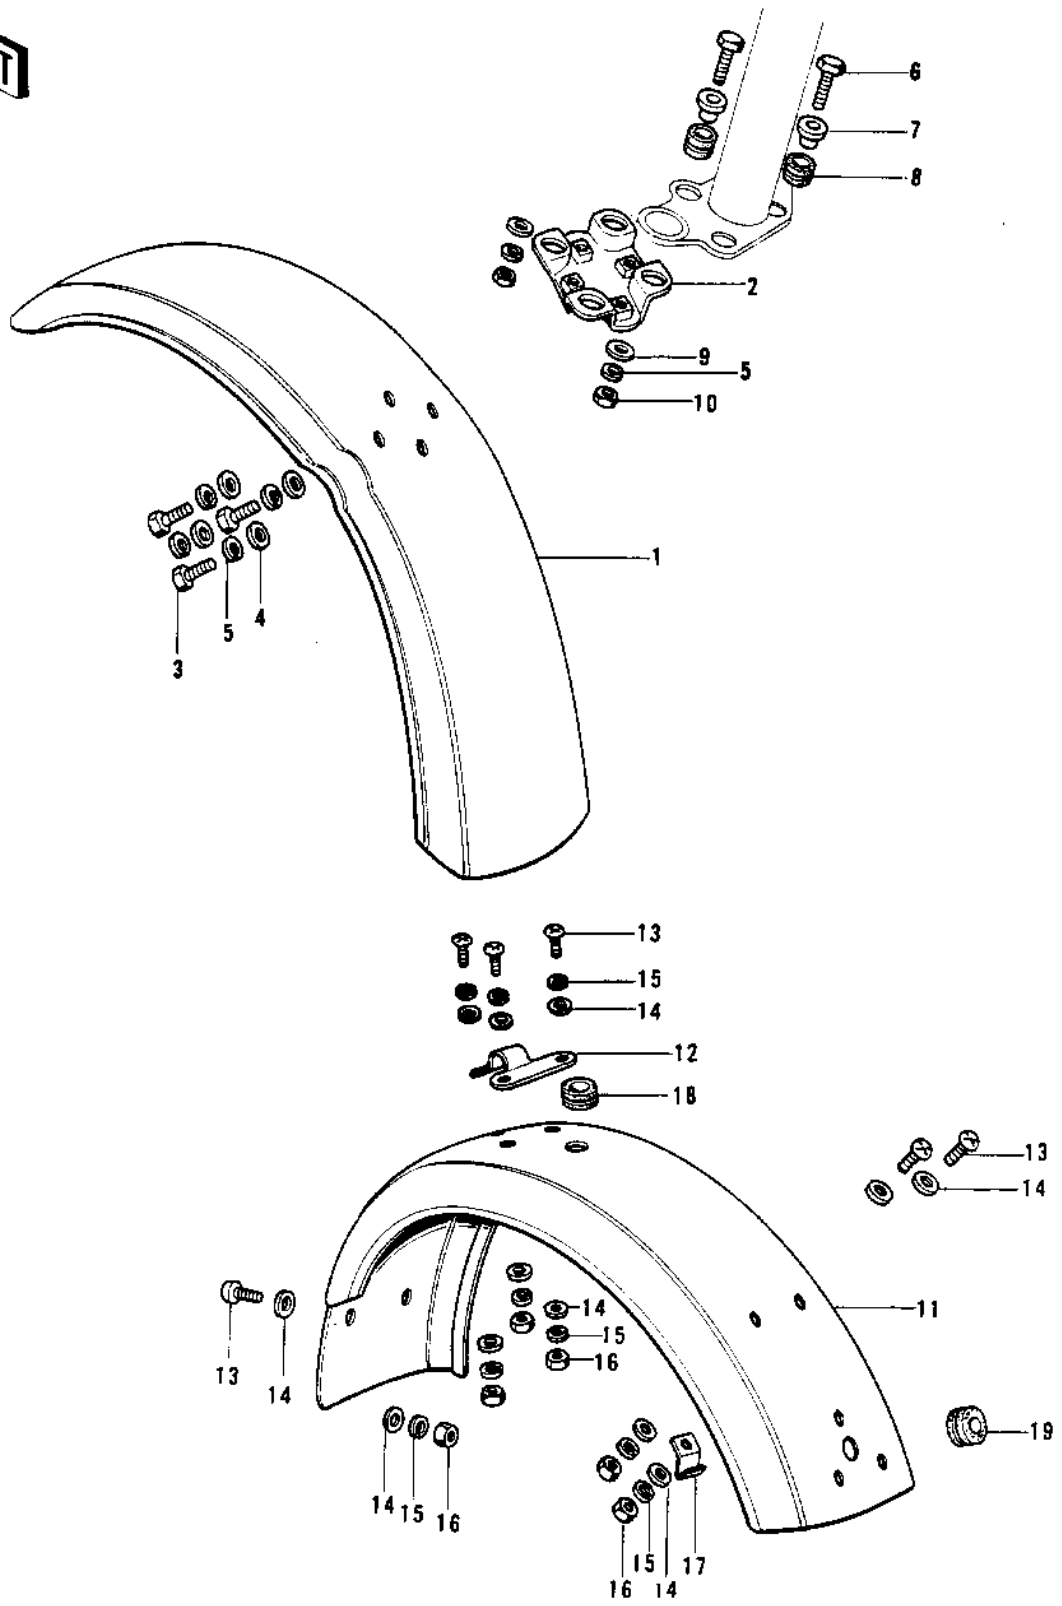

# 1971 G4TR-A PARTS DIAGRAM

FENDERS (74-75)

## 1971 G4TR-A PARTS LIST

### FENDERS (74-75)

ITEM NAME	PART NUMBER	QUANTITY
FENDER-FR (Ref # 1)	35004-083	
BRACKET-FRONT FENDER (Ref # 2)	35012-017	
BOLT-UPSET,6X12 (Ref # 3)	112G0612	
WASHER PLAIN 6MM (Ref # 4)	411B0600	
WASHER SPRING 6MM (Ref # 5)	461F0600	
BOLT-UPSET (Ref # 6)	112G0630	
COLLAR (Ref # 7)	92027-153	
DAMPER RUBBER (Ref # 8)	92075-051	
WASHER 6.5X20X1.6T (Ref # 9)	92022-125	
NUT 6MM (Ref # 10)	311B0600	
FENDER-RR (Ref # 11)	35022-098	
BRACKET,REAR FENDER (Ref # 12)	32065-065	
SCREW PAN HEAD 6X16 (Ref # 13)	220B0616	
WASHER PLAIN 6MM (Ref # 14)	411B0600	
WASHER SPRING 6MM (Ref # 15)	461F0600	
NUT 6MM (Ref # 16)	311B0600	
CLIP WIRING HARNESS (Ref # 17)	35024-002	
GROMMET HARNESS 10MM (Ref # 18)	92071-010	
GROMMET HARNESS 10MM (Ref # 19)	92071-019	