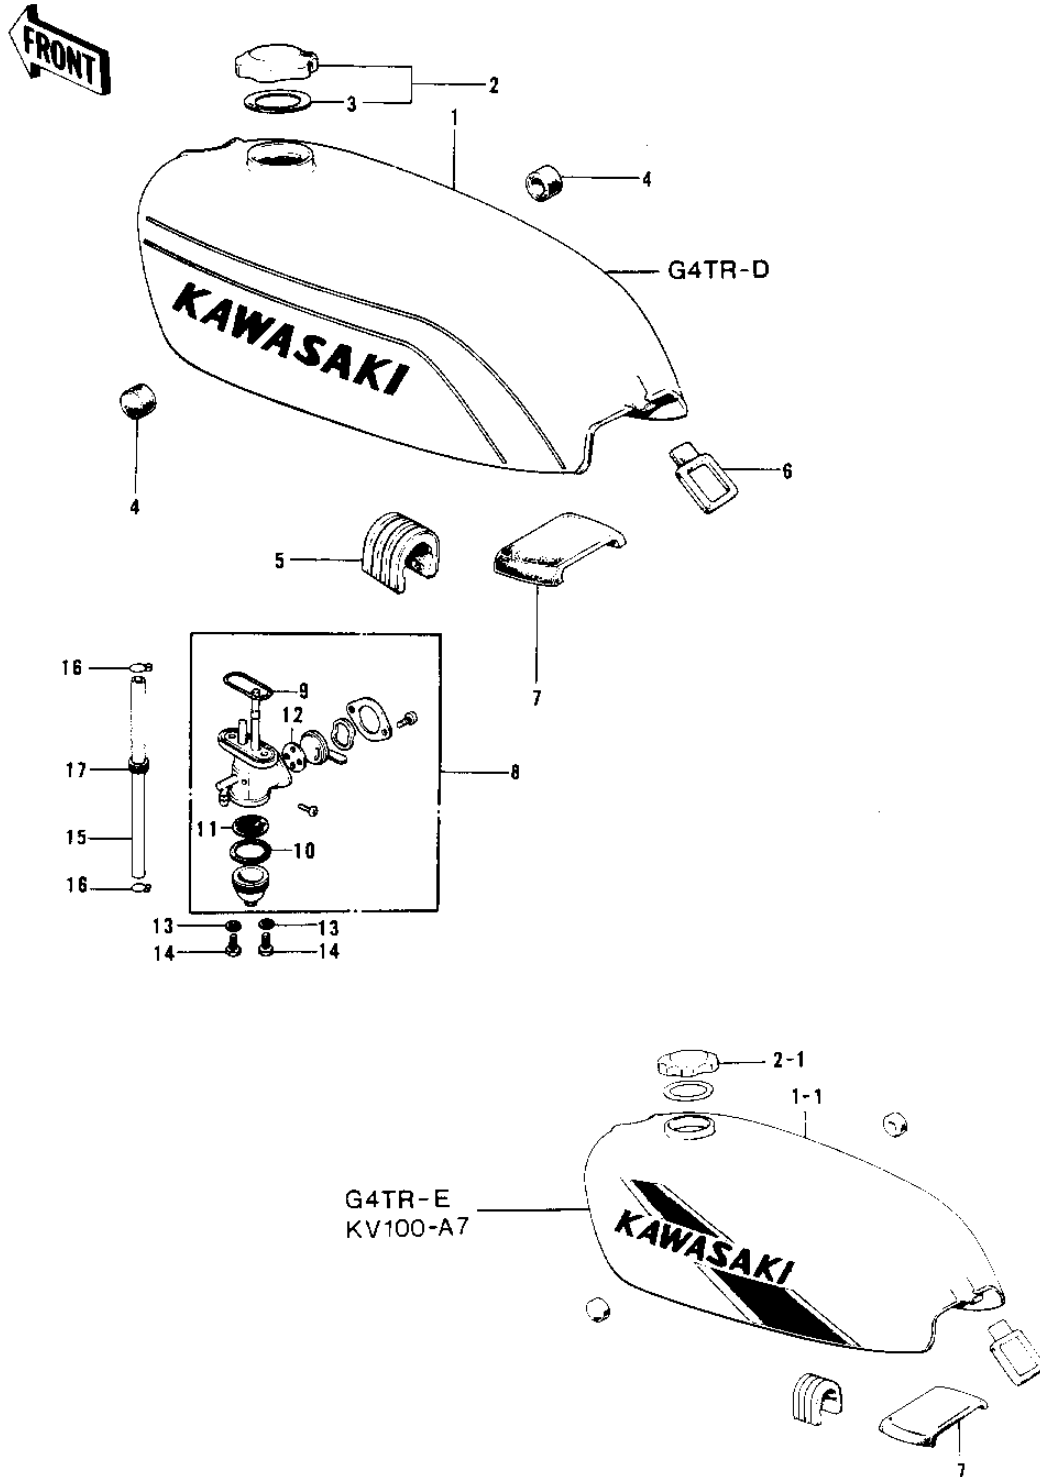

1970 Trail Boss PARTS DIAGRAM

FUEL TANK ('74-'75)

1970 Trail Boss PARTS LIST

FUEL TANK ('74-'75)

ITEM NAME	PART NUMBER	QUANTITY
TANK-FUEL,C.SUPER RED (Ref # 1)	51001-090-1R	1
TANK-FUEL,V.YELLOW (Ref # 1-1)	51001-090-3E	1
TANK-FUEL,C.RED (Ref # 1-1)	51001-090-3R	1
CAP,FUEL TANK (Ref # 2)	51048-1013	1
CAP,FUEL TANK (Ref # 2-1)	51048-1013	1
CAP,FUEL TANK (Ref # 2-1)	51048-1013	1
GASKET,FUEL TANK CAP (Ref # 3)	51059-011	1
DAMPER RUBBER-FL TANK (Ref # 4)	92075-101	2
DAMPER RUBBER,FL TANK (Ref # 5)	92075-212	1
BAND-FUEL TANK (Ref # 6)	92072-036	1
DAMPER RUBBER-FL TANK (Ref # 7)	92075-106	1
DAMPER RUBBER,FL TANK (Ref # 7)	92075-227	1
TAP ASSY,FUEL (Ref # 8)	51023-1020	1
TAP ASSY,FUEL (Ref # 8)	51023-1020	1
TAP ASSY,FUEL (Ref # 8)	51023-1020	1
"O" RING (Ref # 9)	51039-003	1
GASKET FUEL COCK CUP (Ref # 10)	51037-011	1
STRAINER,FUEL (Ref # 11)	51038-008	1
GASKET-FUEL COCK LEV (Ref # 12)	92065-094	1
WASHER-PLAIN (Ref # 13)	92022-183	2
BOLT-HEX HEAD,6X16 (Ref # 14)	92001-114	2
PIPE-OIL (Ref # 15)	92059-072	1
CLAMP FUEL PIPE (Ref # 16)	92037-010	2
GROMMET PIPE (Ref # 17)	92071-038	1