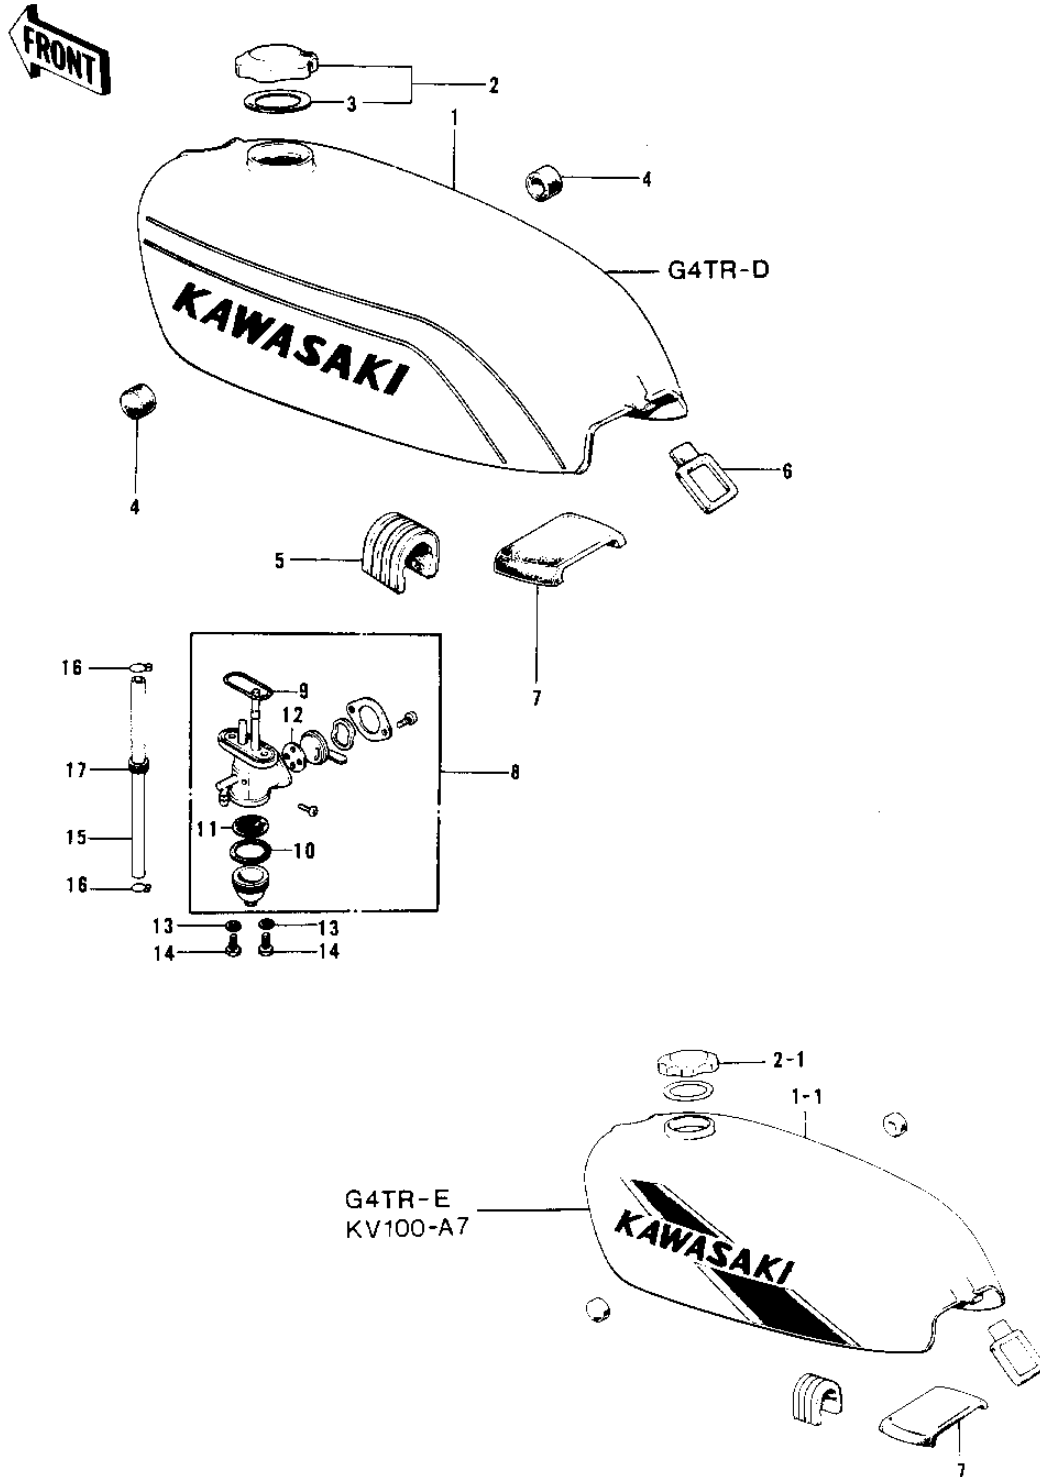

1971 G4TR-A PARTS DIAGRAM

FUEL TANK ('74-'75)

1971 G4TR-A PARTS LIST

FUEL TANK ('74-'75)

ITEM NAME	PART NUMBER	QUANTITY
TANK-FUEL,C.SUPER RED (Ref # 1)	51001-090-1R	
TANK-FUEL,V.YELLOW (Ref # 1-1)	51001-090-3E	
TANK-FUEL,C.RED (Ref # 1-1)	51001-090-3R	
CAP,FUEL TANK (Ref # 2)	51048-1013	
CAP,FUEL TANK (Ref # 2-1)	51048-1013	
CAP,FUEL TANK (Ref # 2-1)	51048-1013	
GASKET,FUEL TANK CAP (Ref # 3)	51059-011	
DAMPER RUBBER-FL TANK (Ref # 4)	92075-101	
DAMPER RUBBER,FL TANK (Ref # 5)	92075-212	
BAND-FUEL TANK (Ref # 6)	92072-036	
DAMPER RUBBER-FL TANK (Ref # 7)	92075-106	
DAMPER RUBBER,FL TANK (Ref # 7)	92075-227	
TAP ASSY,FUEL (Ref # 8)	51023-1020	
TAP ASSY,FUEL (Ref # 8)	51023-1020	
TAP ASSY,FUEL (Ref # 8)	51023-1020	
"O" RING (Ref # 9)	51039-003	
GASKET FUEL COCK CUP (Ref # 10)	51037-011	
STRAINER,FUEL (Ref # 11)	51038-008	
GASKET-FUEL COCK LEV (Ref # 12)	92065-094	
WASHER-PLAIN (Ref # 13)	92022-183	
BOLT-HEX HEAD,6X16 (Ref # 14)	92001-114	
PIPE-OIL (Ref # 15)	92059-072	
CLAMP FUEL PIPE (Ref # 16)	92037-010	
GROMMET PIPE (Ref # 17)	92071-038	