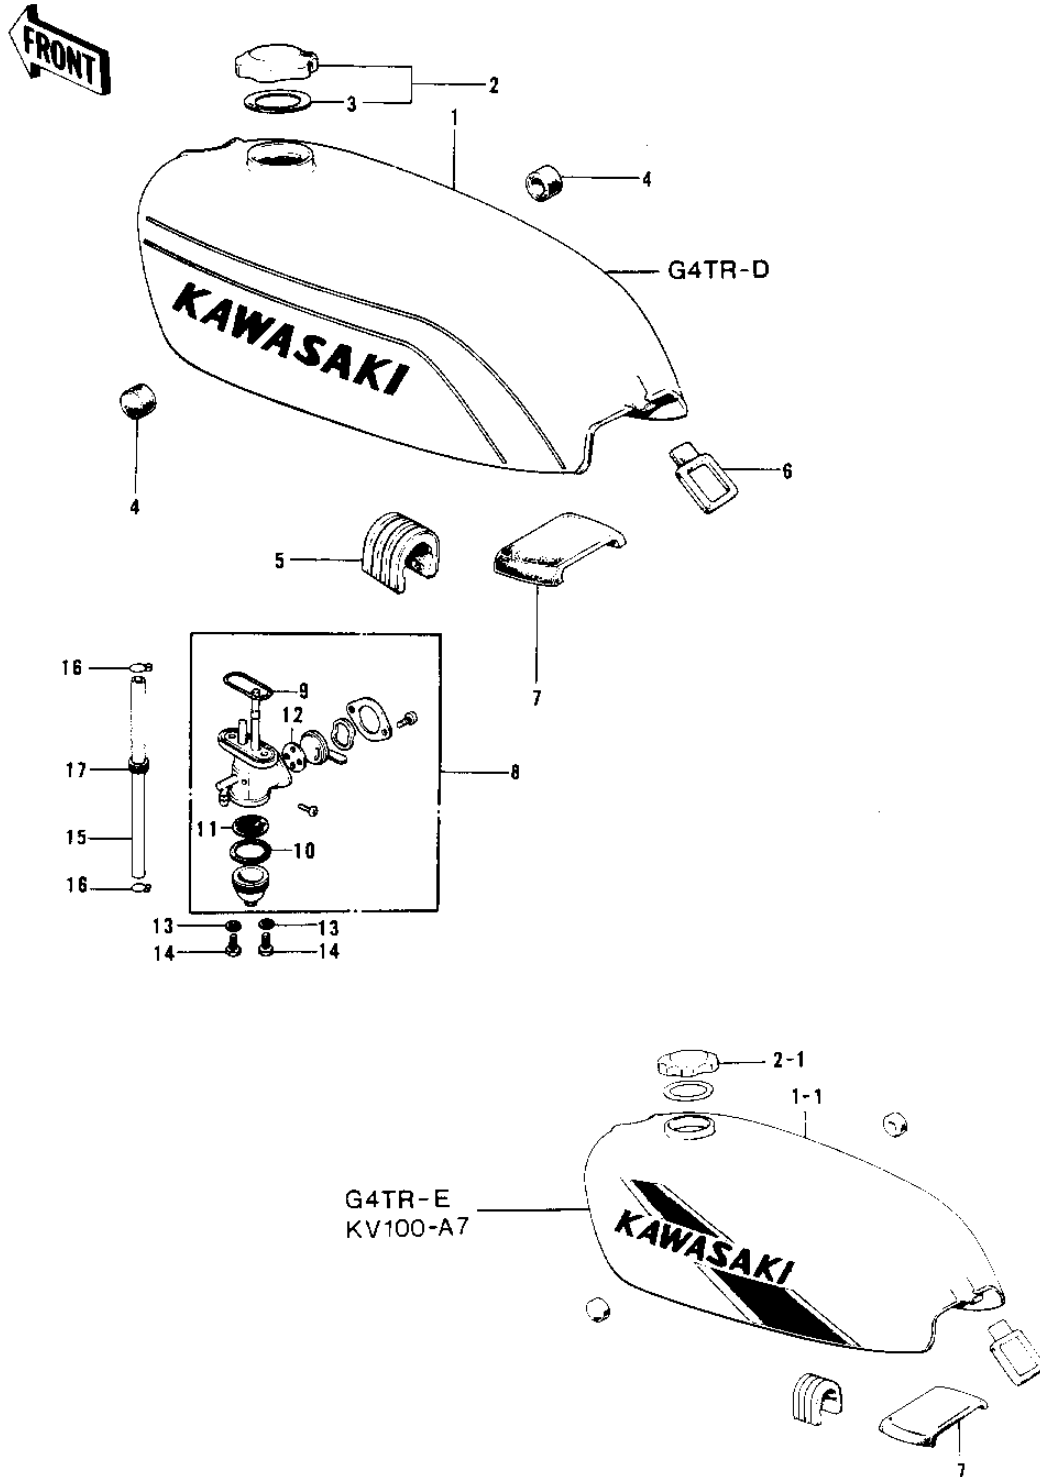

# 1972 G4TR-B PARTS DIAGRAM

FUEL TANK ('74-'75)

# 1972 G4TR-B PARTS LIST

## FUEL TANK ('74-'75)

ITEM NAME	PART NUMBER	QUANTITY
TANK-FUEL,C.SUPER RED (Ref # 1)	51001-090-1R	
TANK-FUEL,V.YELLOW (Ref # 1-1)	51001-090-3E	
TANK-FUEL,C.RED (Ref # 1-1)	51001-090-3R	
CAP,FUEL TANK (Ref # 2)	51048-1013	
CAP,FUEL TANK (Ref # 2-1)	51048-1013	
CAP,FUEL TANK (Ref # 2-1)	51048-1013	
GASKET,FUEL TANK CAP (Ref # 3)	51059-011	
DAMPER RUBBER-FL TANK (Ref # 4)	92075-101	
DAMPER RUBBER,FL TANK (Ref # 5)	92075-212	
BAND-FUEL TANK (Ref # 6)	92072-036	
DAMPER RUBBER-FL TANK (Ref # 7)	92075-106	
DAMPER RUBBER,FL TANK (Ref # 7)	92075-227	
TAP ASSY,FUEL (Ref # 8)	51023-1020	
TAP ASSY,FUEL (Ref # 8)	51023-1020	
TAP ASSY,FUEL (Ref # 8)	51023-1020	
"O" RING (Ref # 9)	51039-003	
GASKET FUEL COCK CUP (Ref # 10)	51037-011	
STRAINER,FUEL (Ref # 11)	51038-008	
GASKET-FUEL COCK LEV (Ref # 12)	92065-094	
WASHER-PLAIN (Ref # 13)	92022-183	
BOLT-HEX HEAD,6X16 (Ref # 14)	92001-114	
PIPE-OIL (Ref # 15)	92059-072	
CLAMP FUEL PIPE (Ref # 16)	92037-010	
GROMMET PIPE (Ref # 17)	92071-038	