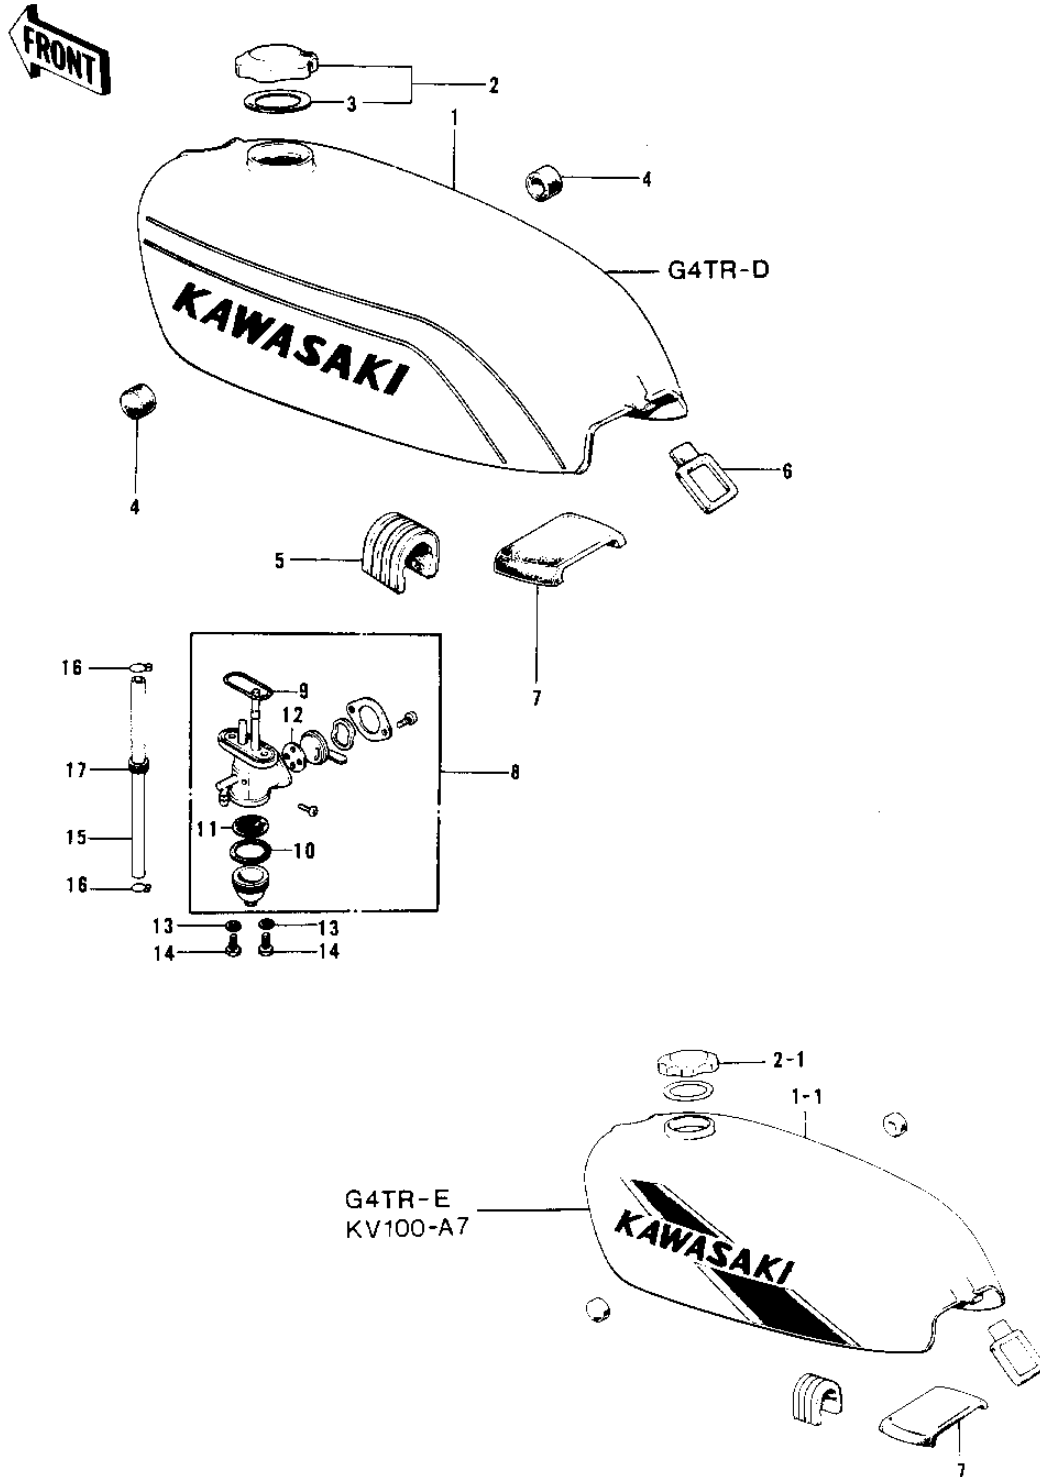

# 1975 G4TR-E PARTS DIAGRAM

FUEL TANK ('74-'75)

# 1975 G4TR-E PARTS LIST

## FUEL TANK ('74-'75)

| ITEM NAME                       | PART NUMBER  | QUANTITY |
|---------------------------------|--------------|----------|
| TANK-FUEL,C.SUPER RED (Ref # 1) | 51001-090-1R | 1        |
| TANK-FUEL,V.YELLOW (Ref # 1-1)  | 51001-090-3E | 1        |
| TANK-FUEL,C.RED (Ref # 1-1)     | 51001-090-3R | 1        |
| CAP,FUEL TANK (Ref # 2)         | 51048-1013   | 1        |
| CAP,FUEL TANK (Ref # 2-1)       | 51048-1013   | 1        |
| CAP,FUEL TANK (Ref # 2-1)       | 51048-1013   | 1        |
| GASKET,FUEL TANK CAP (Ref # 3)  | 51059-011    | 1        |
| DAMPER RUBBER-FL TANK (Ref # 4) | 92075-101    | 2        |
| DAMPER RUBBER,FL TANK (Ref # 5) | 92075-212    | 1        |
| BAND-FUEL TANK (Ref # 6)        | 92072-036    | 1        |
| DAMPER RUBBER-FL TANK (Ref # 7) | 92075-106    | 1        |
| DAMPER RUBBER,FL TANK (Ref # 7) | 92075-227    | 1        |
| TAP ASSY,FUEL (Ref # 8)         | 51023-1020   | 1        |
| TAP ASSY,FUEL (Ref # 8)         | 51023-1020   | 1        |
| TAP ASSY,FUEL (Ref # 8)         | 51023-1020   | 1        |
| "O" RING (Ref # 9)              | 51039-003    | 1        |
| GASKET FUEL COCK CUP (Ref # 10) | 51037-011    | 1        |
| STRAINER,FUEL (Ref # 11)        | 51038-008    | 1        |
| GASKET-FUEL COCK LEV (Ref # 12) | 92065-094    | 1        |
| WASHER-PLAIN (Ref # 13)         | 92022-183    | 2        |
| BOLT-HEX HEAD,6X16 (Ref # 14)   | 92001-114    | 2        |
| PIPE-OIL (Ref # 15)             | 92059-072    | 1        |
| CLAMP FUEL PIPE (Ref # 16)      | 92037-010    | 2        |
| GROMMET PIPE (Ref # 17)         | 92071-038    | 1        |