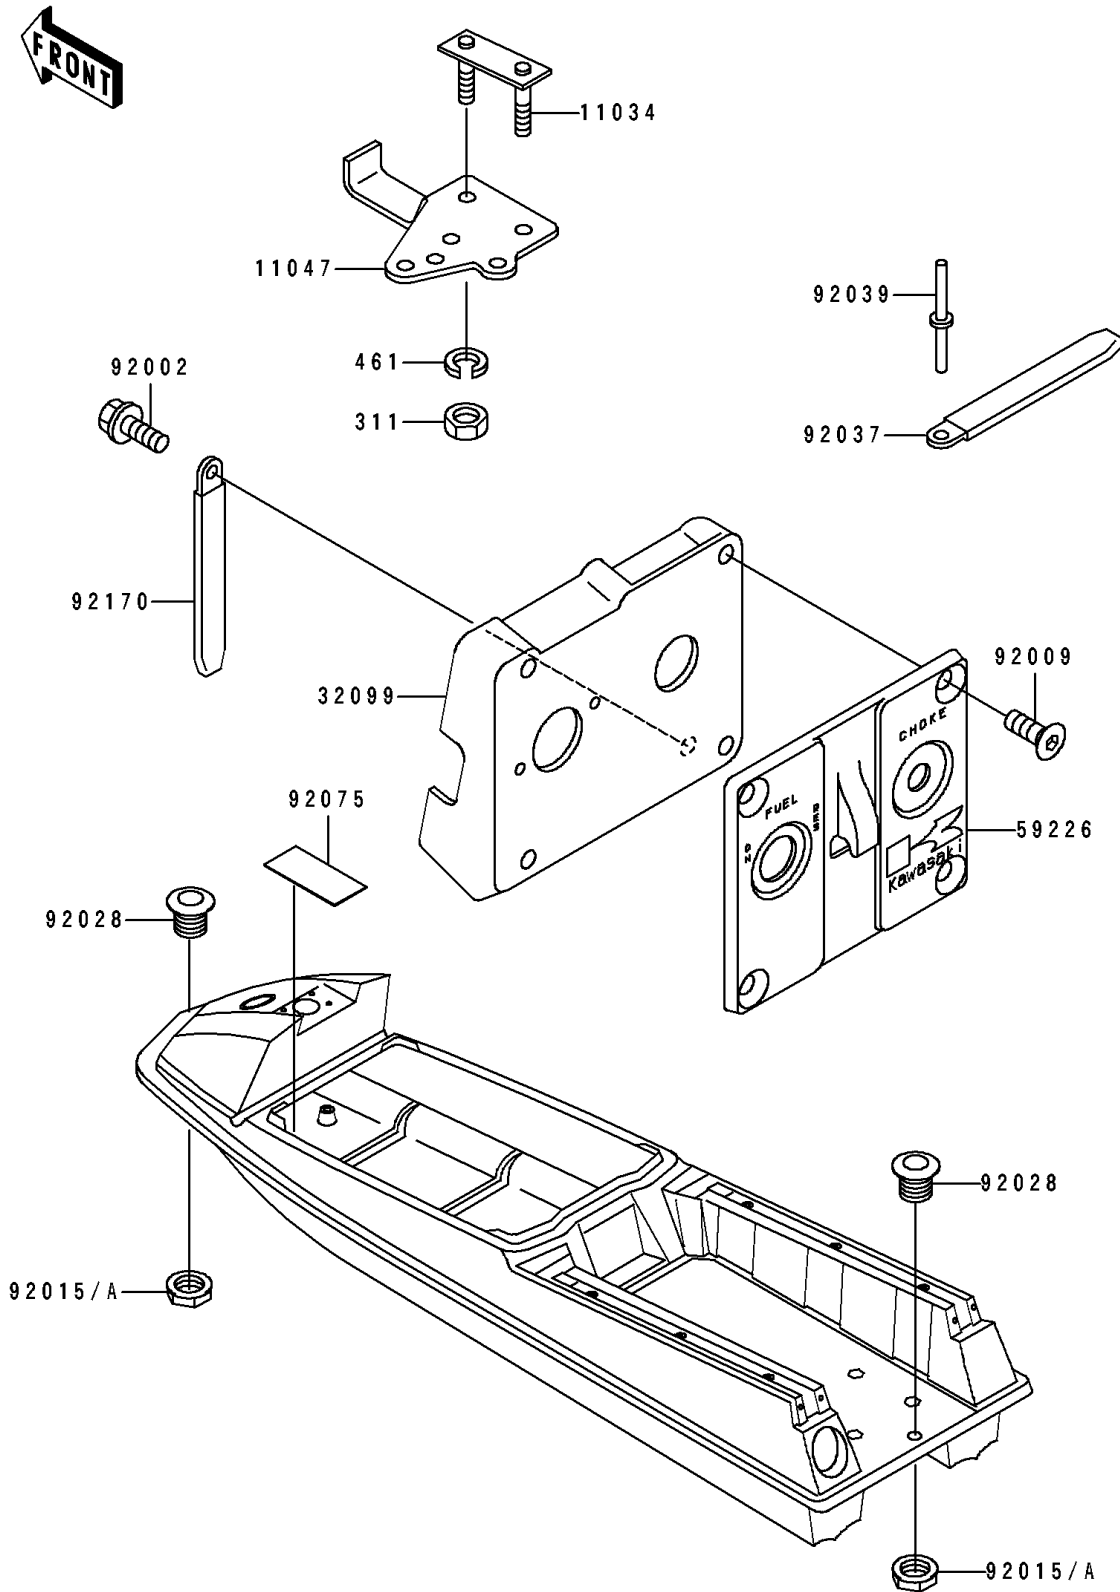

1991 550 SX PARTS DIAGRAM

Hull Fittings

F3143

1991 550 SX PARTS LIST

Hull Fittings

ITEM NAME	PART NUMBER	QUANTITY
BRACKET (Ref # 11034)	11034-3701	1
BRACKET,FUEL FILTER (Ref # 11047)	11047-3743	1
CASE,FUEL TAP (Ref # 32099)	32099-3752	1
PANEL-CONTROL (Ref # 59226)	59226-3703	1
BOLT,6X12 (Ref # 92002)	92002-3763	1
SCREW-COUNTERSUNK,8X22 (Ref # 92009)	92009-3004	4
NUT (Ref # 92015)	92015-3779	2
BUSHING (Ref # 92028)	92028-3734	2
CLAMP,L=150 (Ref # 92037)	92037-3741	5
RIVET (Ref # 92039)	92039-3702	5
DAMPER,MUFFLER (Ref # 92075)	92075-522	2
CLAMP (Ref # 92170)	92170-3705	1
NUT-HEX,6MM (Ref # 311)	311R0600	2
WASHER-SPRING,6MM (Ref # 461)	461S0600	2