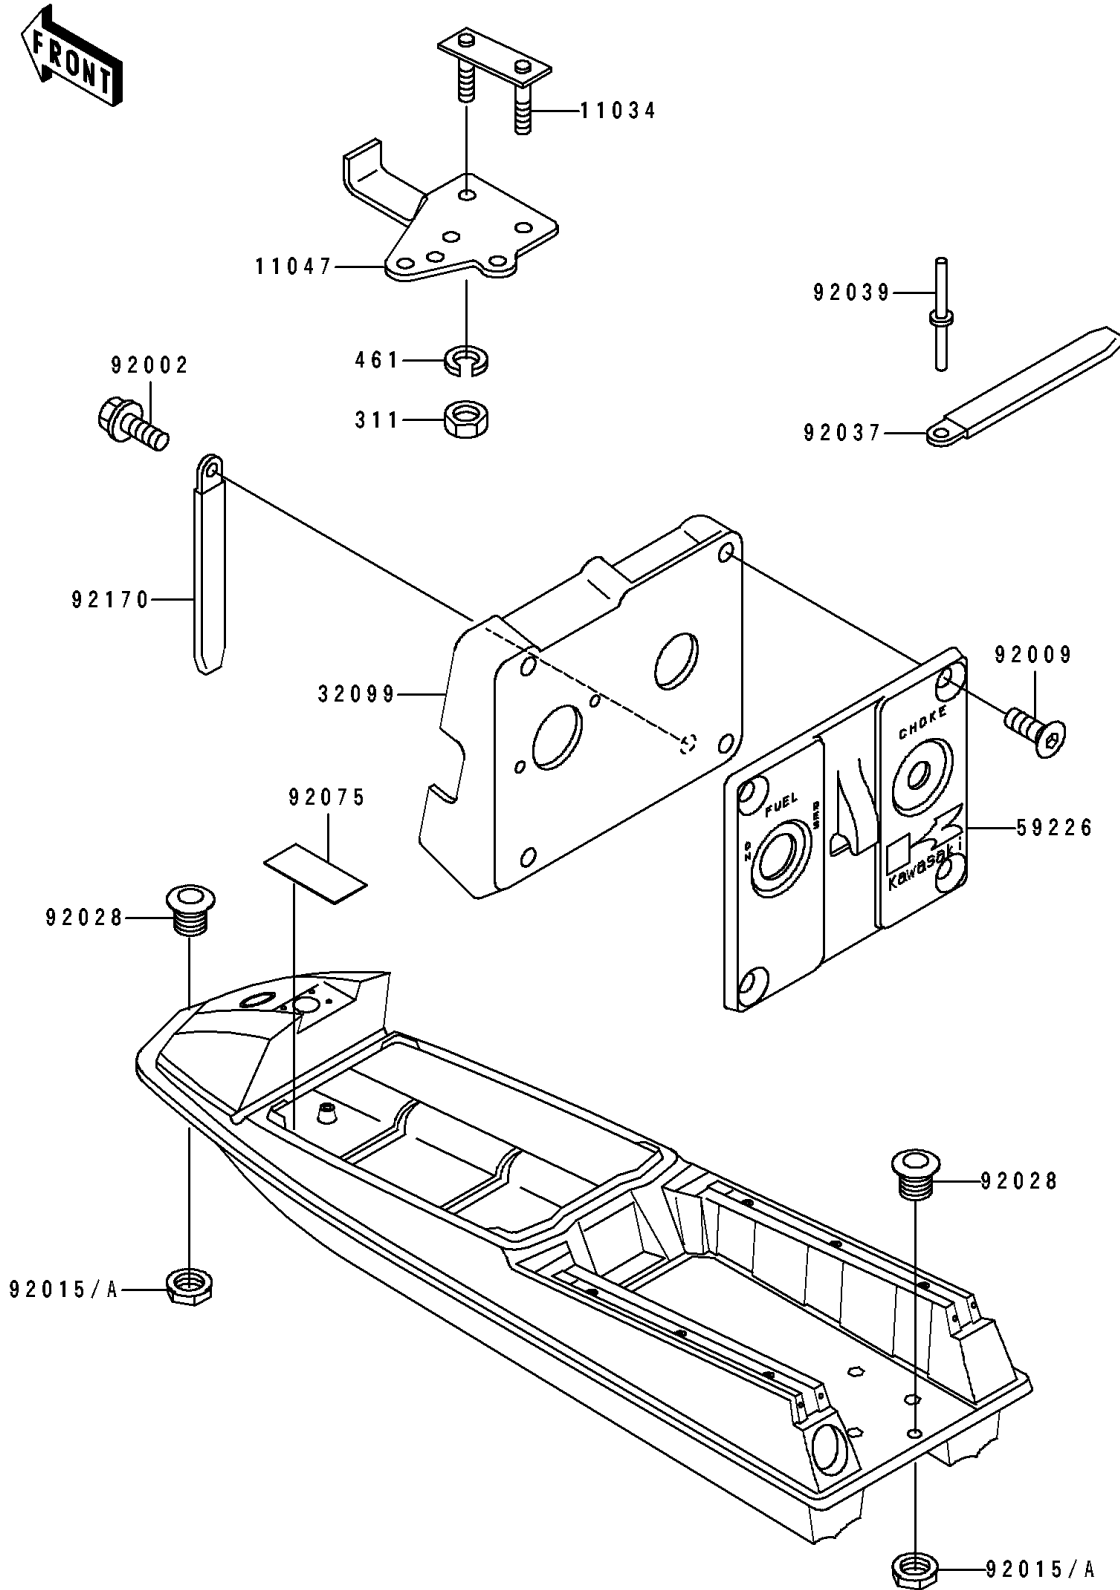

1992 550 SX PARTS DIAGRAM

Hull Fittings

F3143

1992 550 SX PARTS LIST

Hull Fittings

ITEM NAME	PART NUMBER	QUANTITY
BRACKET (Ref # 11034)	11034-3701	1
BRACKET,FUEL FILTER (Ref # 11047)	11047-3743	1
CASE,FUEL TAP (Ref # 32099)	32099-3752	1
PANEL-CONTROL (Ref # 59226)	59226-3703	1
BOLT,6X12 (Ref # 92002)	92002-3763	1
SCREW-COUNTERSUNK,8X22 (Ref # 92009)	92009-3004	4
NUT (Ref # 92015)	92015-3779	2
BUSHING (Ref # 92028)	92028-3734	2
CLAMP,L=150 (Ref # 92037)	92037-3741	5
RIVET (Ref # 92039)	92039-3702	5
DAMPER,MUFFLER (Ref # 92075)	92075-522	2
CLAMP (Ref # 92170)	92170-3705	1
NUT-HEX,6MM (Ref # 311)	311R0600	2
WASHER-SPRING,6MM (Ref # 461)	461S0600	2