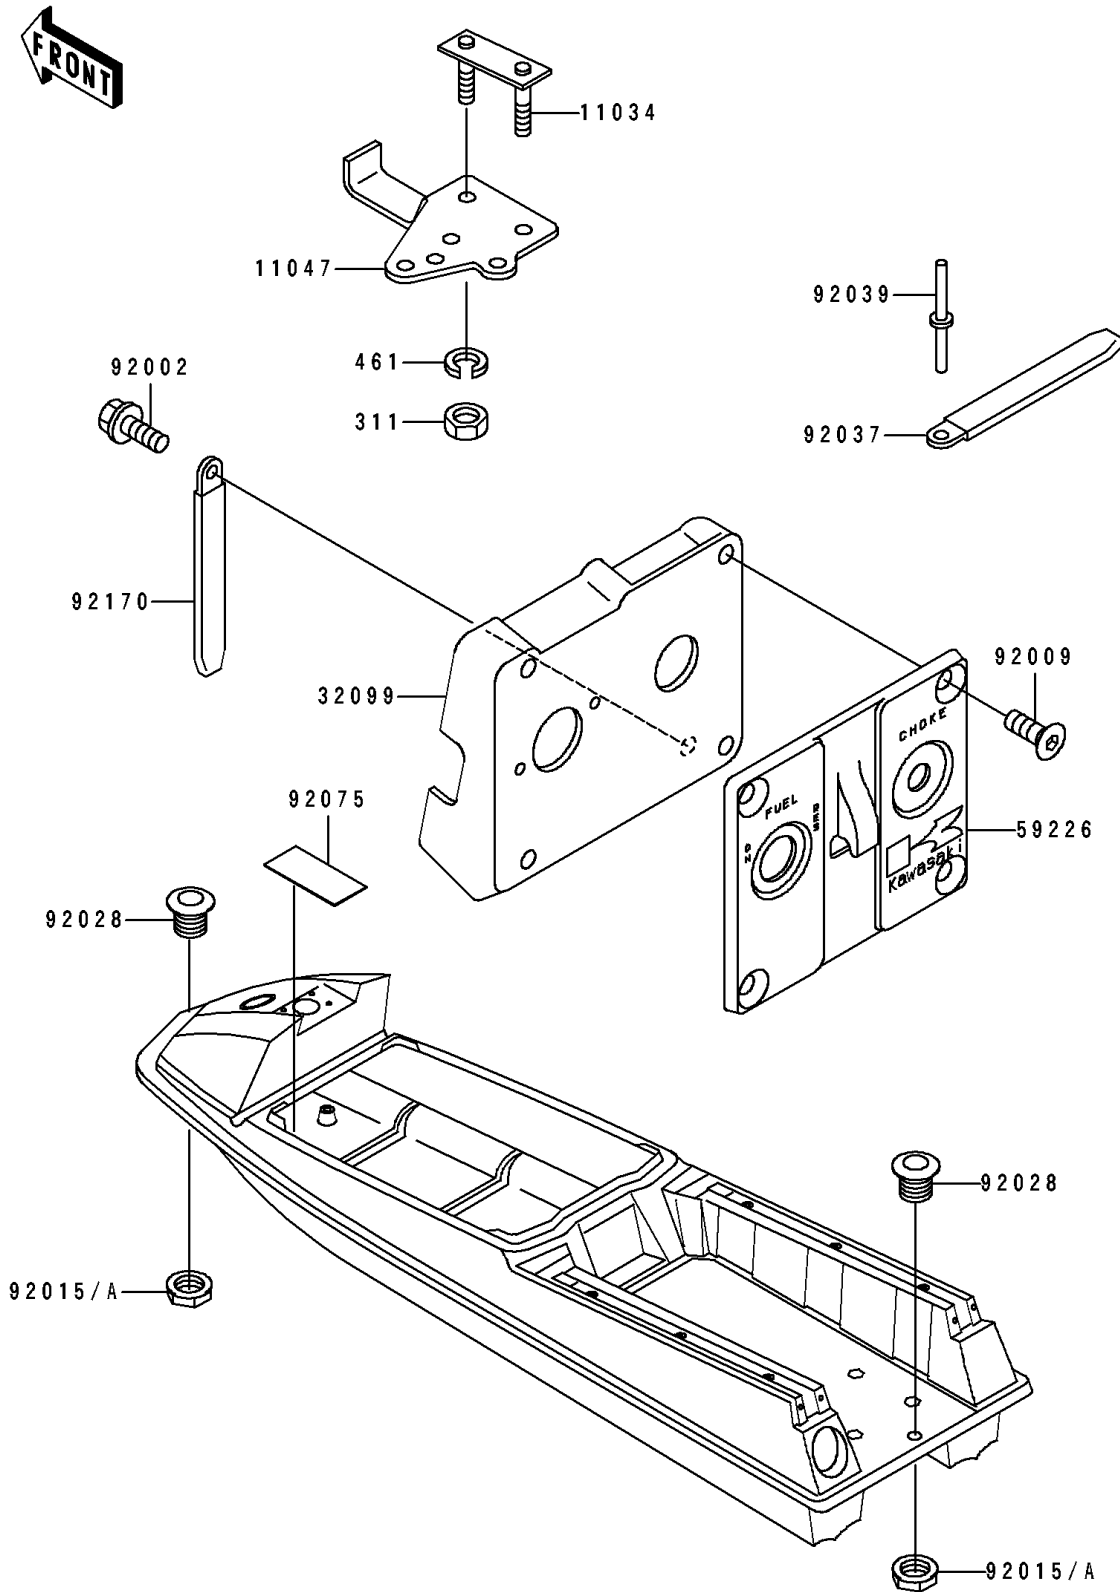

# 1993 550 SX PARTS DIAGRAM

Hull Fittings

F3143

## 1993 550 SX PARTS LIST

### Hull Fittings

ITEM NAME	PART NUMBER	QUANTITY
BRACKET (Ref # 11034)	11034-3701	1
BRACKET,FUEL FILTER (Ref # 11047)	11047-3743	1
CASE,FUEL TAP (Ref # 32099)	32099-3752	1
PANEL-CONTROL (Ref # 59226)	59226-3703	1
BOLT,6X12 (Ref # 92002)	92002-3763	1
SCREW-COUNTERSUNK,8X22 (Ref # 92009)	92009-3004	4
NUT (Ref # 92015)	92015-3779	2
BUSHING (Ref # 92028)	92028-3734	2
CLAMP,L=150 (Ref # 92037)	92037-3741	5
RIVET (Ref # 92039)	92039-3702	5
DAMPER,MUFFLER (Ref # 92075)	92075-522	2
CLAMP (Ref # 92170)	92170-3705	1
NUT-HEX,6MM (Ref # 311)	311R0600	2
WASHER-SPRING,6MM (Ref # 461)	461S0600	2