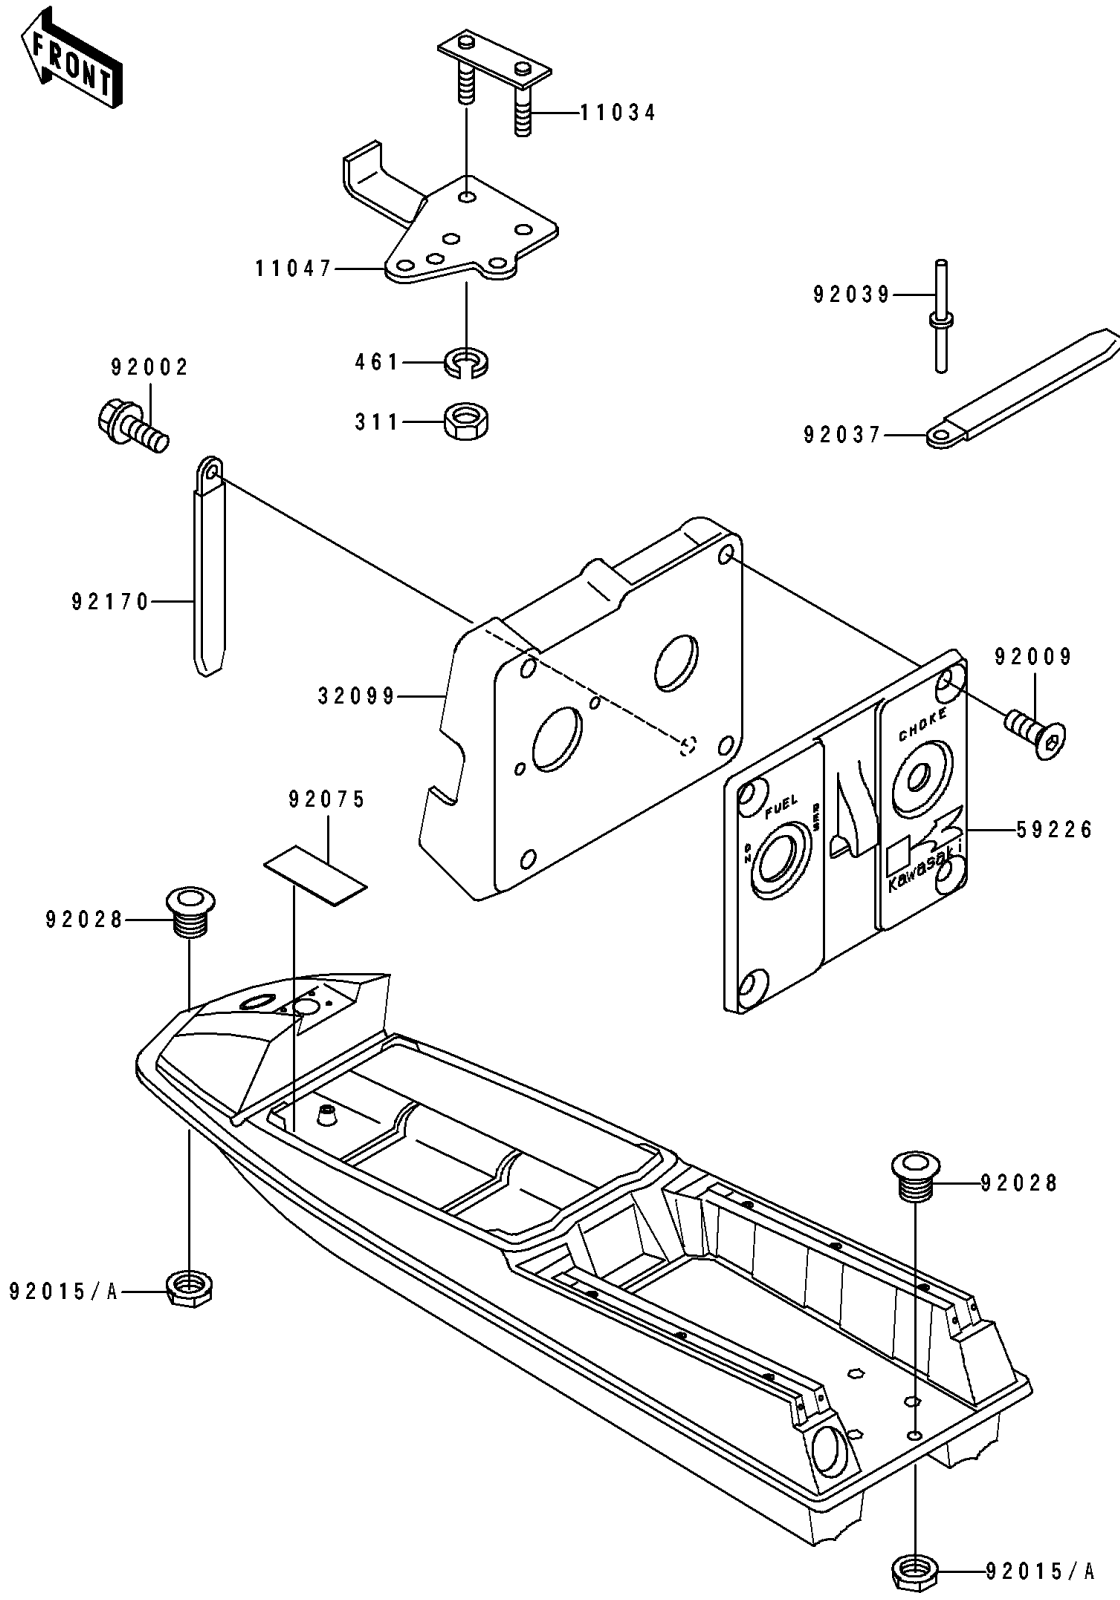

1994 550 SX PARTS DIAGRAM

Hull Fittings

F3143

1994 550 SX PARTS LIST

Hull Fittings

ITEM NAME	PART NUMBER	QUANTITY
BRACKET (Ref # 11034)	11034-3701	1
BRACKET,FUEL FILTER (Ref # 11047)	11047-3743	1
CASE,FUEL TAP (Ref # 32099)	32099-3752	1
PANEL-CONTROL (Ref # 59226)	59226-3703	1
BOLT,6X12 (Ref # 92002)	92002-3763	1
SCREW-COUNTERSUNK,8X22 (Ref # 92009)	92009-3004	4
NUT,26MM (Ref # 92015A)	92015-3840	2
BUSHING (Ref # 92028)	92028-3734	2
CLAMP,L=150 (Ref # 92037)	92037-3741	5
RIVET (Ref # 92039)	92039-3702	5
DAMPER,MUFFLER (Ref # 92075)	92075-522	2
CLAMP (Ref # 92170)	92170-3705	1
NUT-HEX,6MM (Ref # 311)	311R0600	2
WASHER-SPRING,6MM (Ref # 461)	461S0600	2