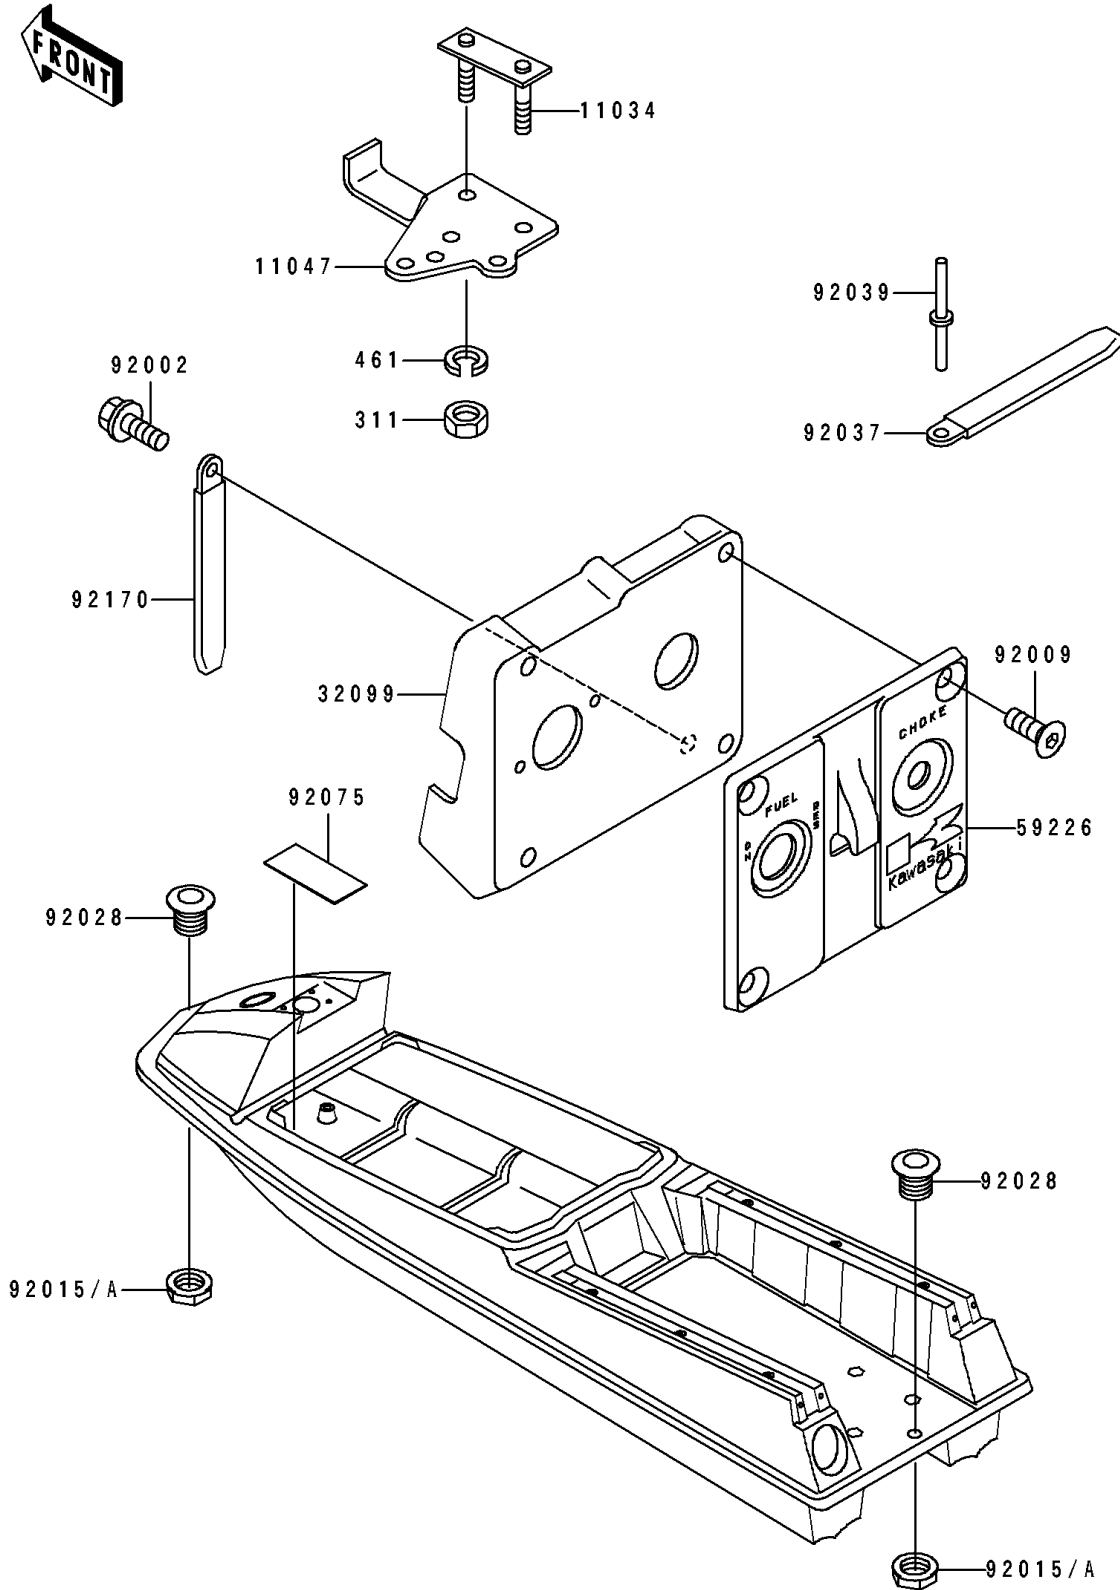

# 1994 550 SX PARTS DIAGRAM

Hull Fittings

F3143

## 1994 550 SX PARTS LIST

### Hull Fittings

ITEM NAME	PART NUMBER	QUANTITY
BRACKET (Ref # 11034)	11034-3701	1
BRACKET,FUEL FILTER (Ref # 11047)	11047-3743	1
CASE,FUEL TAP (Ref # 32099)	32099-3752	1
PANEL-CONTROL (Ref # 59226)	59226-3703	1
BOLT,6X12 (Ref # 92002)	92002-3763	1
SCREW-COUNTERSUNK,8X22 (Ref # 92009)	92009-3004	4
NUT,26MM (Ref # 92015A)	92015-3840	2
BUSHING (Ref # 92028)	92028-3734	2
CLAMP,L=150 (Ref # 92037)	92037-3741	5
RIVET (Ref # 92039)	92039-3702	5
DAMPER,MUFFLER (Ref # 92075)	92075-522	2
CLAMP (Ref # 92170)	92170-3705	1
NUT-HEX,6MM (Ref # 311)	311R0600	2
WASHER-SPRING,6MM (Ref # 461)	461S0600	2