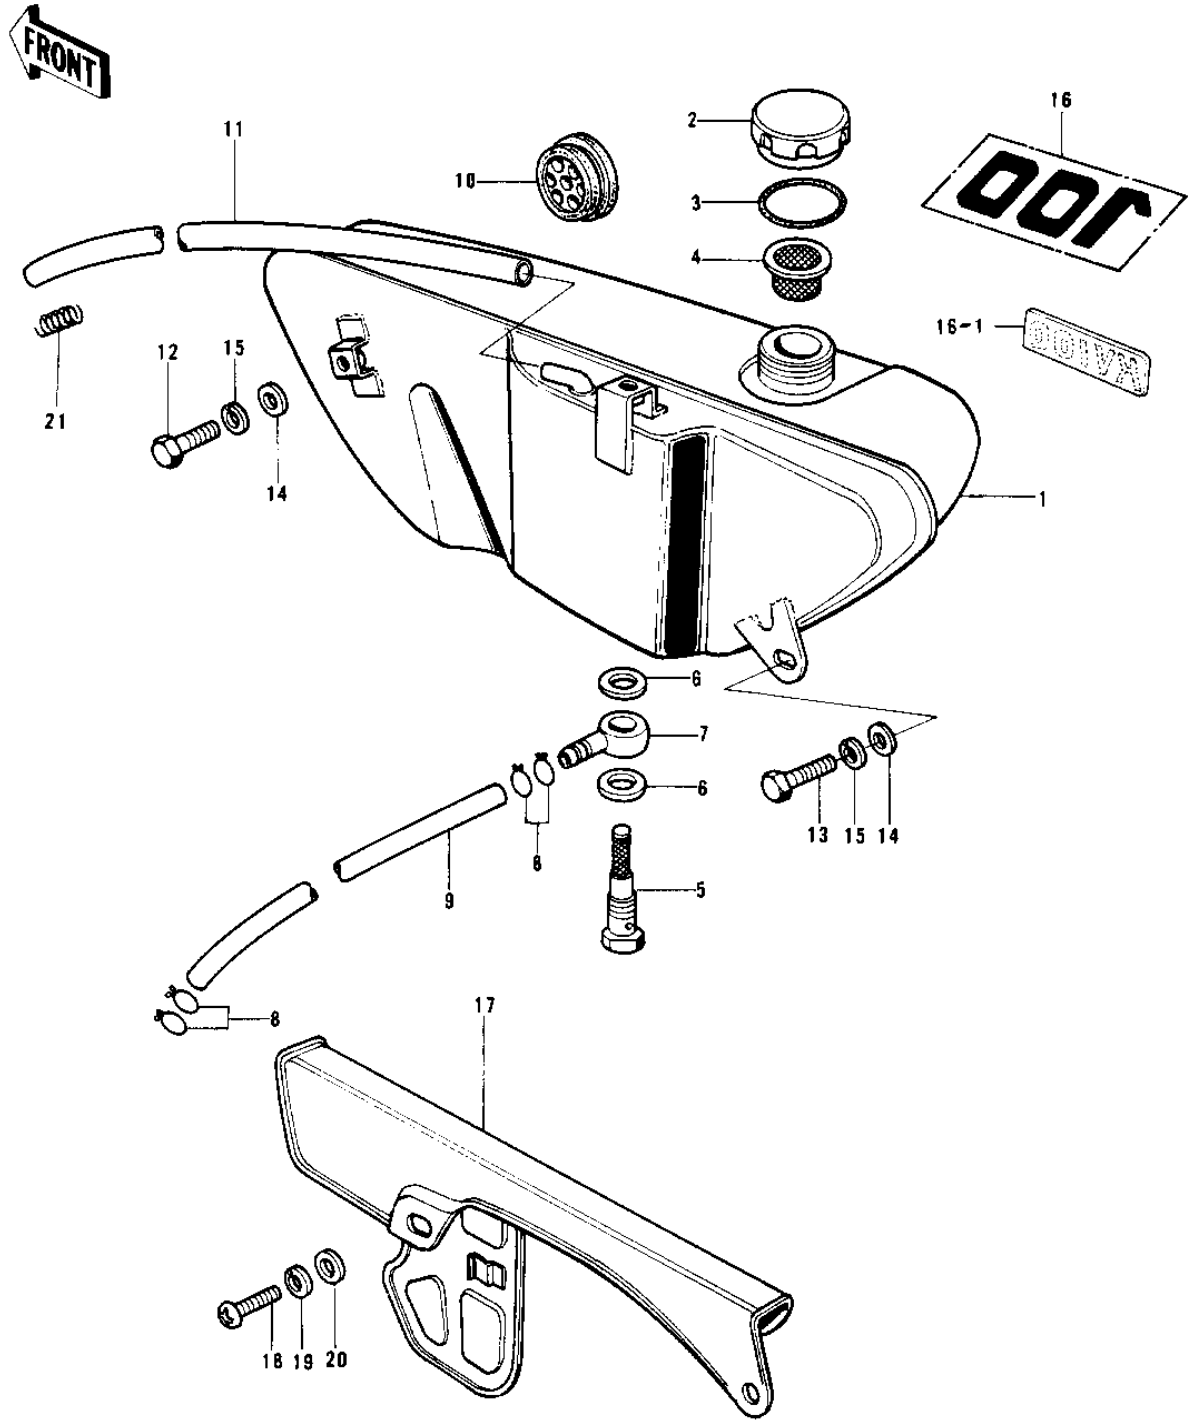

1972 G4TR-B PARTS DIAGRAM

OIL TANK/CHAIN COVER ('74-'75)

1972 G4TR-B PARTS LIST

OIL TANK/CHAIN COVER ('74-'75)

ITEM NAME	PART NUMBER	QUANTITY
-----------	-------------	----------