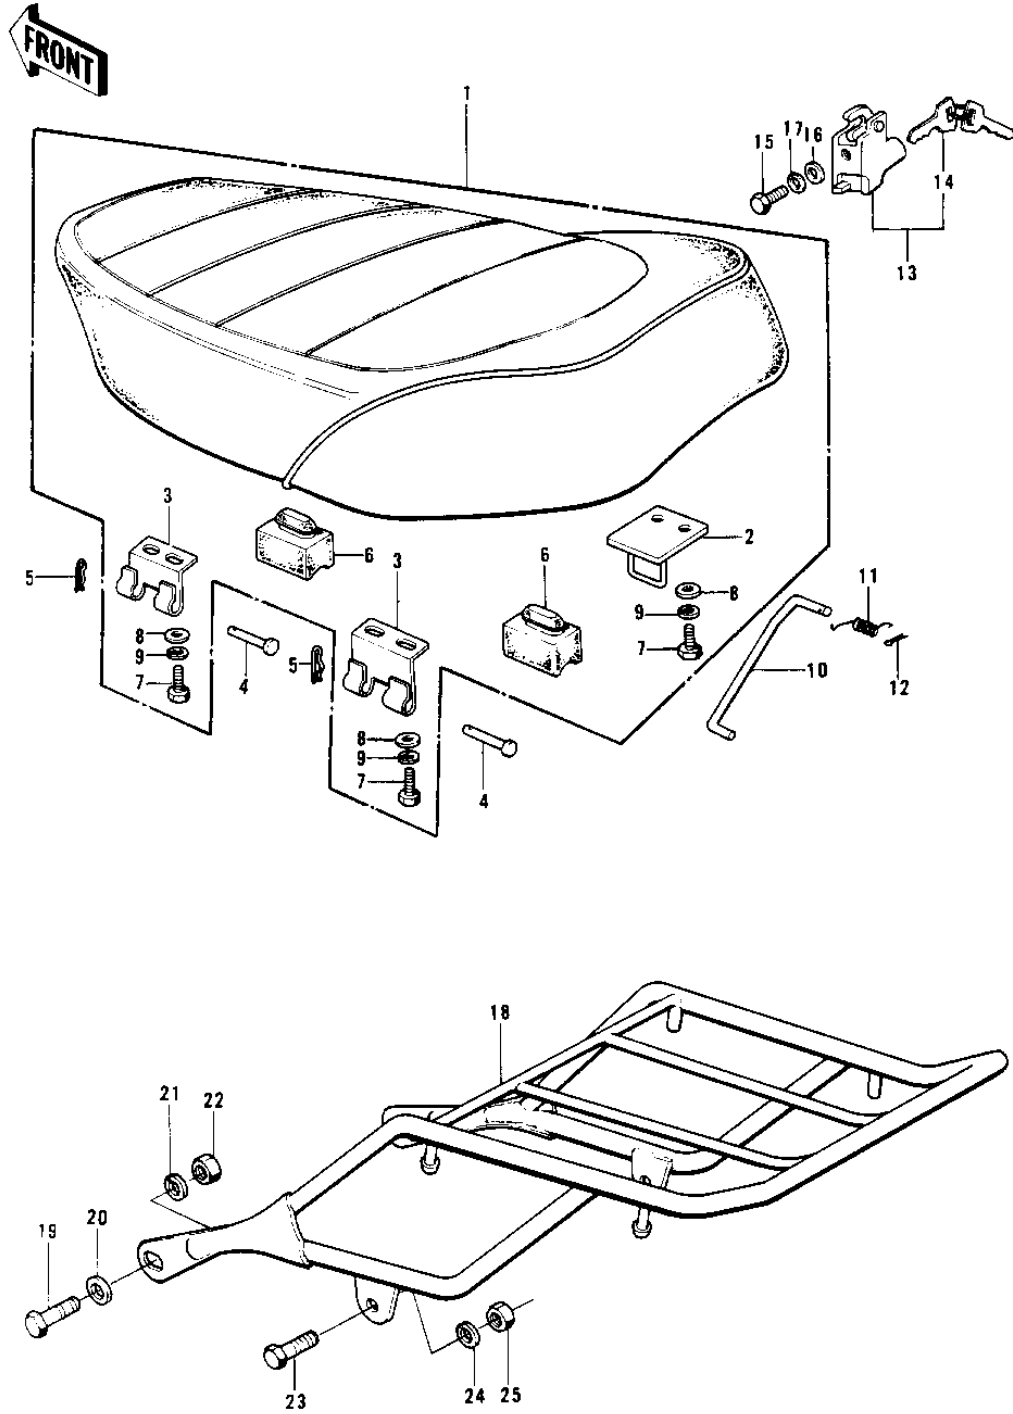

# 1970 Trail Boss PARTS DIAGRAM

SEAT/CARRIER ('74-'75)

# 1970 Trail Boss PARTS LIST

SEAT/CARRIER ('74-'75)

ITEM NAME	PART NUMBER	QUANTITY
SEAT ASSY,DUAL (Ref # 1)	53002-052	1
SEAT ASSY,DUAL (Ref # 1)	53002-1017	1
SEAT ASSY,DUAL (Ref # 1)	53002-1017	1
HOOK,SEAT (Ref # 2)	53008-020	1
HINGE B (Ref # 3)	53009-018	2
PIN (Ref # 4)	53011-002	2
COTTER PIN (Ref # 5)	92041-003	2
DAMPER RUBBER,SEAT (Ref # 6)	92075-216	4
BOLT-UPSET 6X14 (Ref # 7)	112B0614	6
WASHER PLAIN 6MM (Ref # 8)	411B0600	6
WASHER SPRING 6MM (Ref # 9)	461F0600	6
STAND,SEAT (Ref # 10)	53054-003	1
SPRING,SEAT HOOK (Ref # 11)	53055-001	1
PIN COTTER 2.0X15 (Ref # 12)	550D2015	1
LOCK ASSY,SEAT (Ref # 13)	53045-014	1
KEY SET,#401 (Ref # 14)	27008-063-01	1
KEY SET,#410 (Ref # 14)	27008-063-10	1
BOLT-UPSET,6X12 (Ref # 15)	112G0612	1
WASHER PLAIN 6MM (Ref # 16)	411B0600	1
WASHER SPRING 6MM (Ref # 17)	461F0600	1
CARRIER,LUGGAGE (Ref # 18)	53029-050	1
BOLT HEX HEAD 10X35 (Ref # 19)	113N1035	2
WASHER PLAIN 10MM (Ref # 20)	411B1000	2
WASHER SPRING 10MM (Ref # 21)	461F1000	2
NUT 10MM (Ref # 22)	315B1000	2
BOLT-SMALL,8X32 (Ref # 23)	114N0832	2
WASHER SPRING 8MM (Ref # 24)	461F0800	2
NUT,8MM (Ref # 25)	311B0800	2