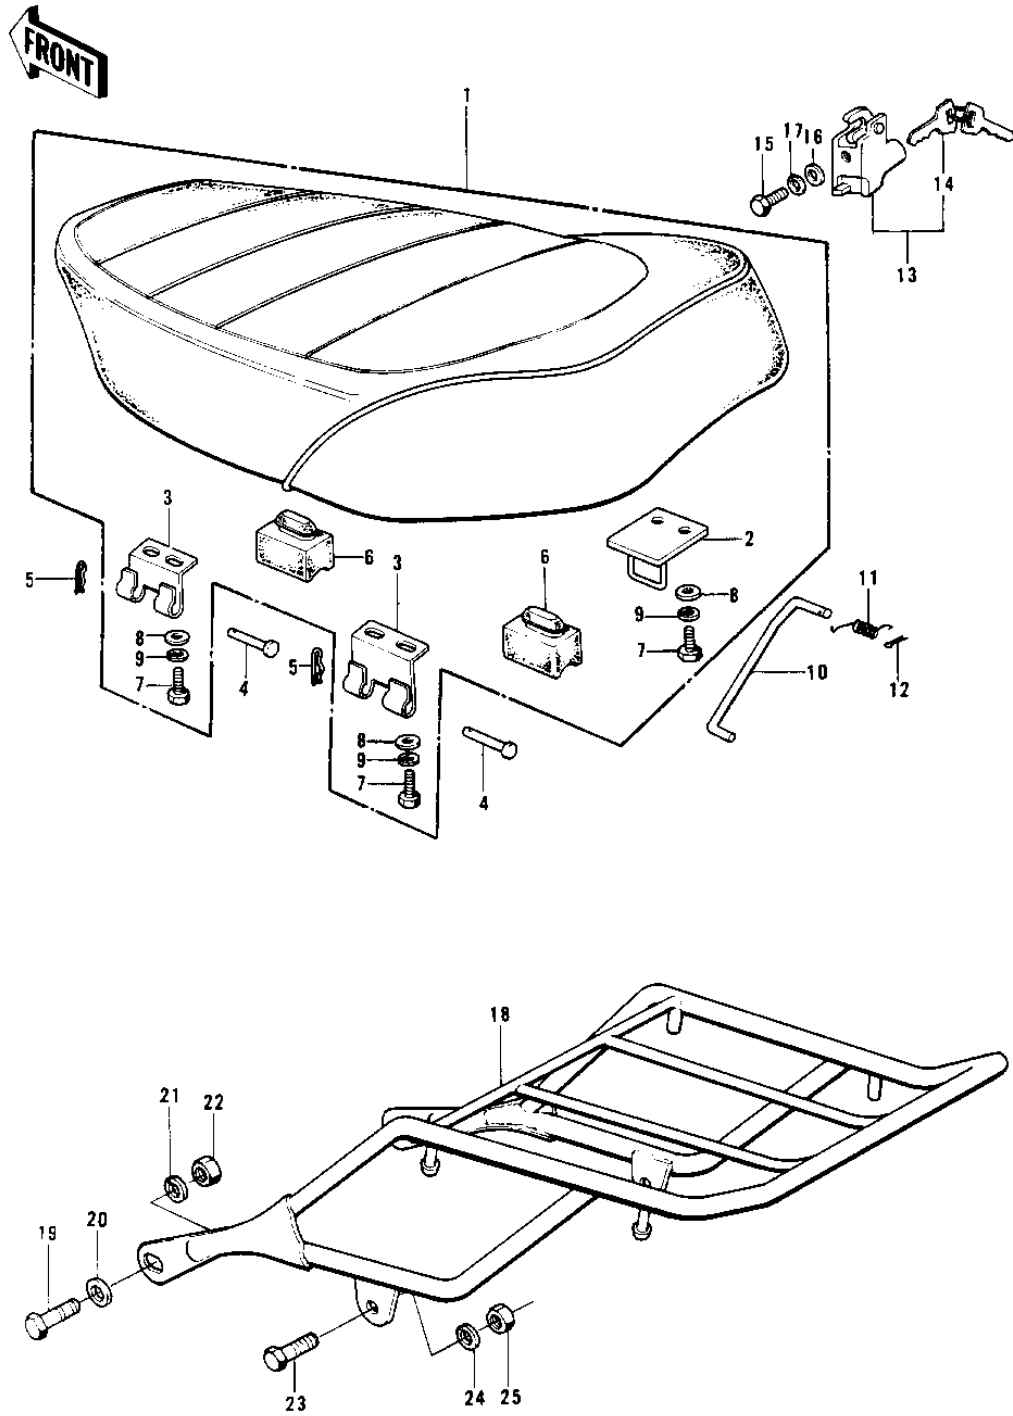

1972 G4TR-B PARTS DIAGRAM

SEAT/CARRIER ('74-'75)

1972 G4TR-B PARTS LIST

SEAT/CARRIER ('74-'75)

ITEM NAME	PART NUMBER	QUANTITY
SEAT ASSY,DUAL (Ref # 1)	53002-052	
SEAT ASSY,DUAL (Ref # 1)	53002-1017	
SEAT ASSY,DUAL (Ref # 1)	53002-1017	
HOOK,SEAT (Ref # 2)	53008-020	
HINGE B (Ref # 3)	53009-018	
PIN (Ref # 4)	53011-002	
COTTER PIN (Ref # 5)	92041-003	
DAMPER RUBBER,SEAT (Ref # 6)	92075-216	
BOLT-UPSET 6X14 (Ref # 7)	112B0614	
WASHER PLAIN 6MM (Ref # 8)	411B0600	
WASHER SPRING 6MM (Ref # 9)	461F0600	
STAND,SEAT (Ref # 10)	53054-003	
SPRING,SEAT HOOK (Ref # 11)	53055-001	
PIN COTTER 2.0X15 (Ref # 12)	550D2015	
LOCK ASSY,SEAT (Ref # 13)	53045-014	
KEY SET,#401 (Ref # 14)	27008-063-01	
KEY SET,#410 (Ref # 14)	27008-063-10	
BOLT-UPSET,6X12 (Ref # 15)	112G0612	
WASHER PLAIN 6MM (Ref # 16)	411B0600	
WASHER SPRING 6MM (Ref # 17)	461F0600	
CARRIER,LUGGAGE (Ref # 18)	53029-050	
BOLT HEX HEAD 10X35 (Ref # 19)	113N1035	
WASHER PLAIN 10MM (Ref # 20)	411B1000	
WASHER SPRING 10MM (Ref # 21)	461F1000	
NUT 10MM (Ref # 22)	315B1000	
BOLT-SMALL,8X32 (Ref # 23)	114N0832	
WASHER SPRING 8MM (Ref # 24)	461F0800	
NUT,8MM (Ref # 25)	311B0800	