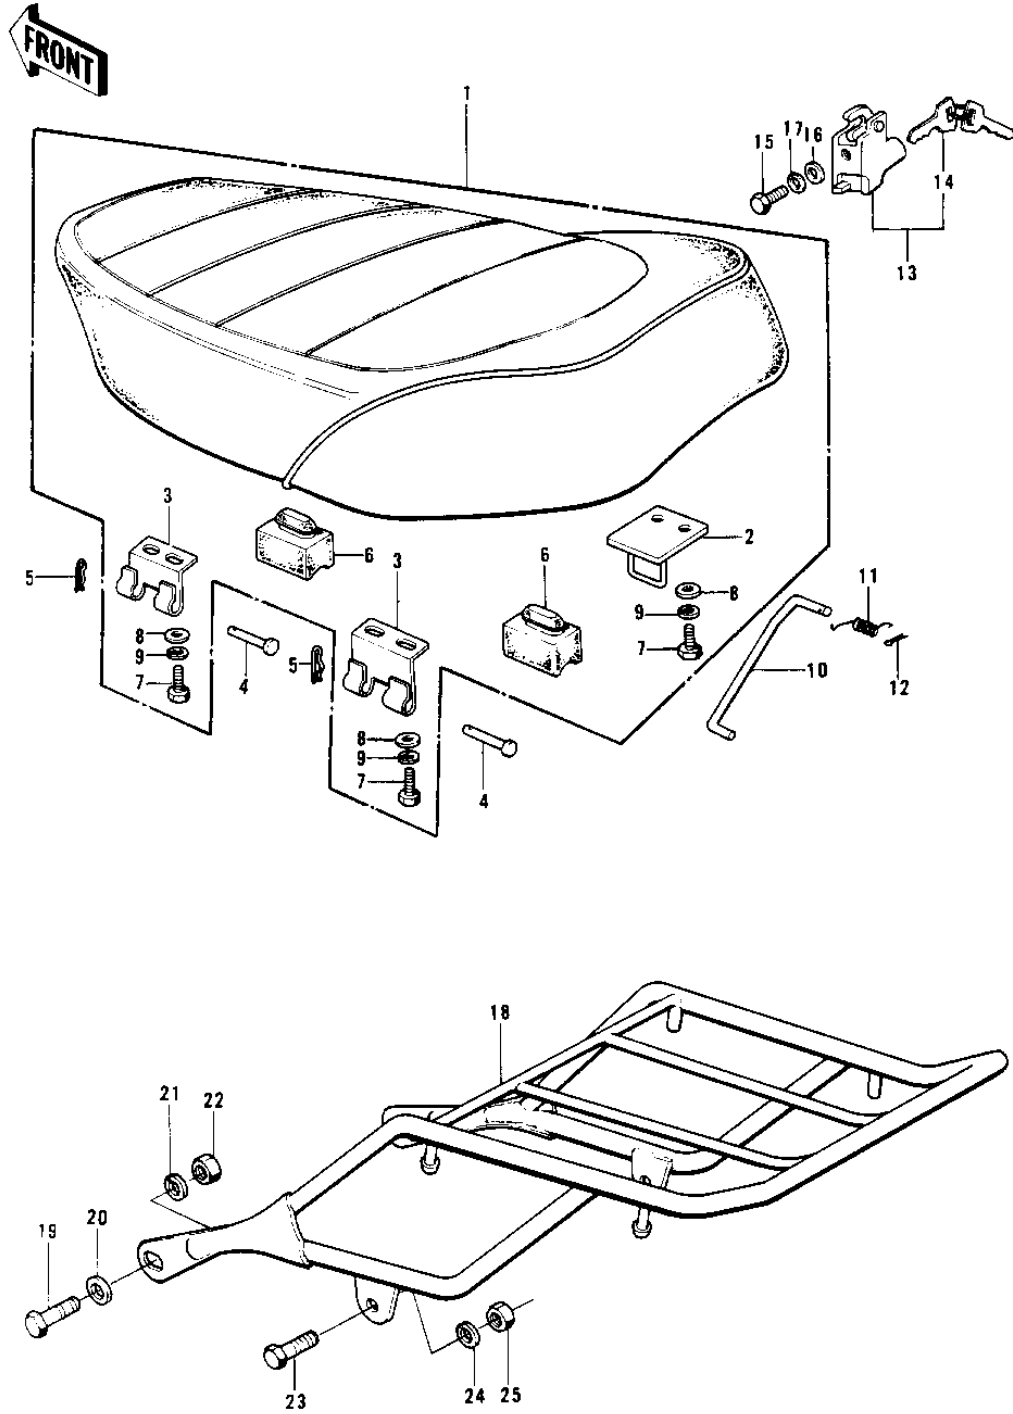

# 1974 G4TR-D PARTS DIAGRAM

SEAT/CARRIER ('74-'75)

# 1974 G4TR-D PARTS LIST

SEAT/CARRIER ('74-'75)

ITEM NAME	PART NUMBER	QUANTITY
SEAT ASSY,DUAL (Ref # 1)	53002-052	
SEAT ASSY,DUAL (Ref # 1)	53002-1017	
SEAT ASSY,DUAL (Ref # 1)	53002-1017	
HOOK,SEAT (Ref # 2)	53008-020	
HINGE B (Ref # 3)	53009-018	
PIN (Ref # 4)	53011-002	
COTTER PIN (Ref # 5)	92041-003	
DAMPER RUBBER,SEAT (Ref # 6)	92075-216	
BOLT-UPSET 6X14 (Ref # 7)	112B0614	
WASHER PLAIN 6MM (Ref # 8)	411B0600	
WASHER SPRING 6MM (Ref # 9)	461F0600	
STAND,SEAT (Ref # 10)	53054-003	
SPRING,SEAT HOOK (Ref # 11)	53055-001	
PIN COTTER 2.0X15 (Ref # 12)	550D2015	
LOCK ASSY,SEAT (Ref # 13)	53045-014	
KEY SET,#401 (Ref # 14)	27008-063-01	
KEY SET,#410 (Ref # 14)	27008-063-10	
BOLT-UPSET,6X12 (Ref # 15)	112G0612	
WASHER PLAIN 6MM (Ref # 16)	411B0600	
WASHER SPRING 6MM (Ref # 17)	461F0600	
CARRIER,LUGGAGE (Ref # 18)	53029-050	
BOLT HEX HEAD 10X35 (Ref # 19)	113N1035	
WASHER PLAIN 10MM (Ref # 20)	411B1000	
WASHER SPRING 10MM (Ref # 21)	461F1000	
NUT 10MM (Ref # 22)	315B1000	
BOLT-SMALL,8X32 (Ref # 23)	114N0832	
WASHER SPRING 8MM (Ref # 24)	461F0800	
NUT,8MM (Ref # 25)	311B0800	