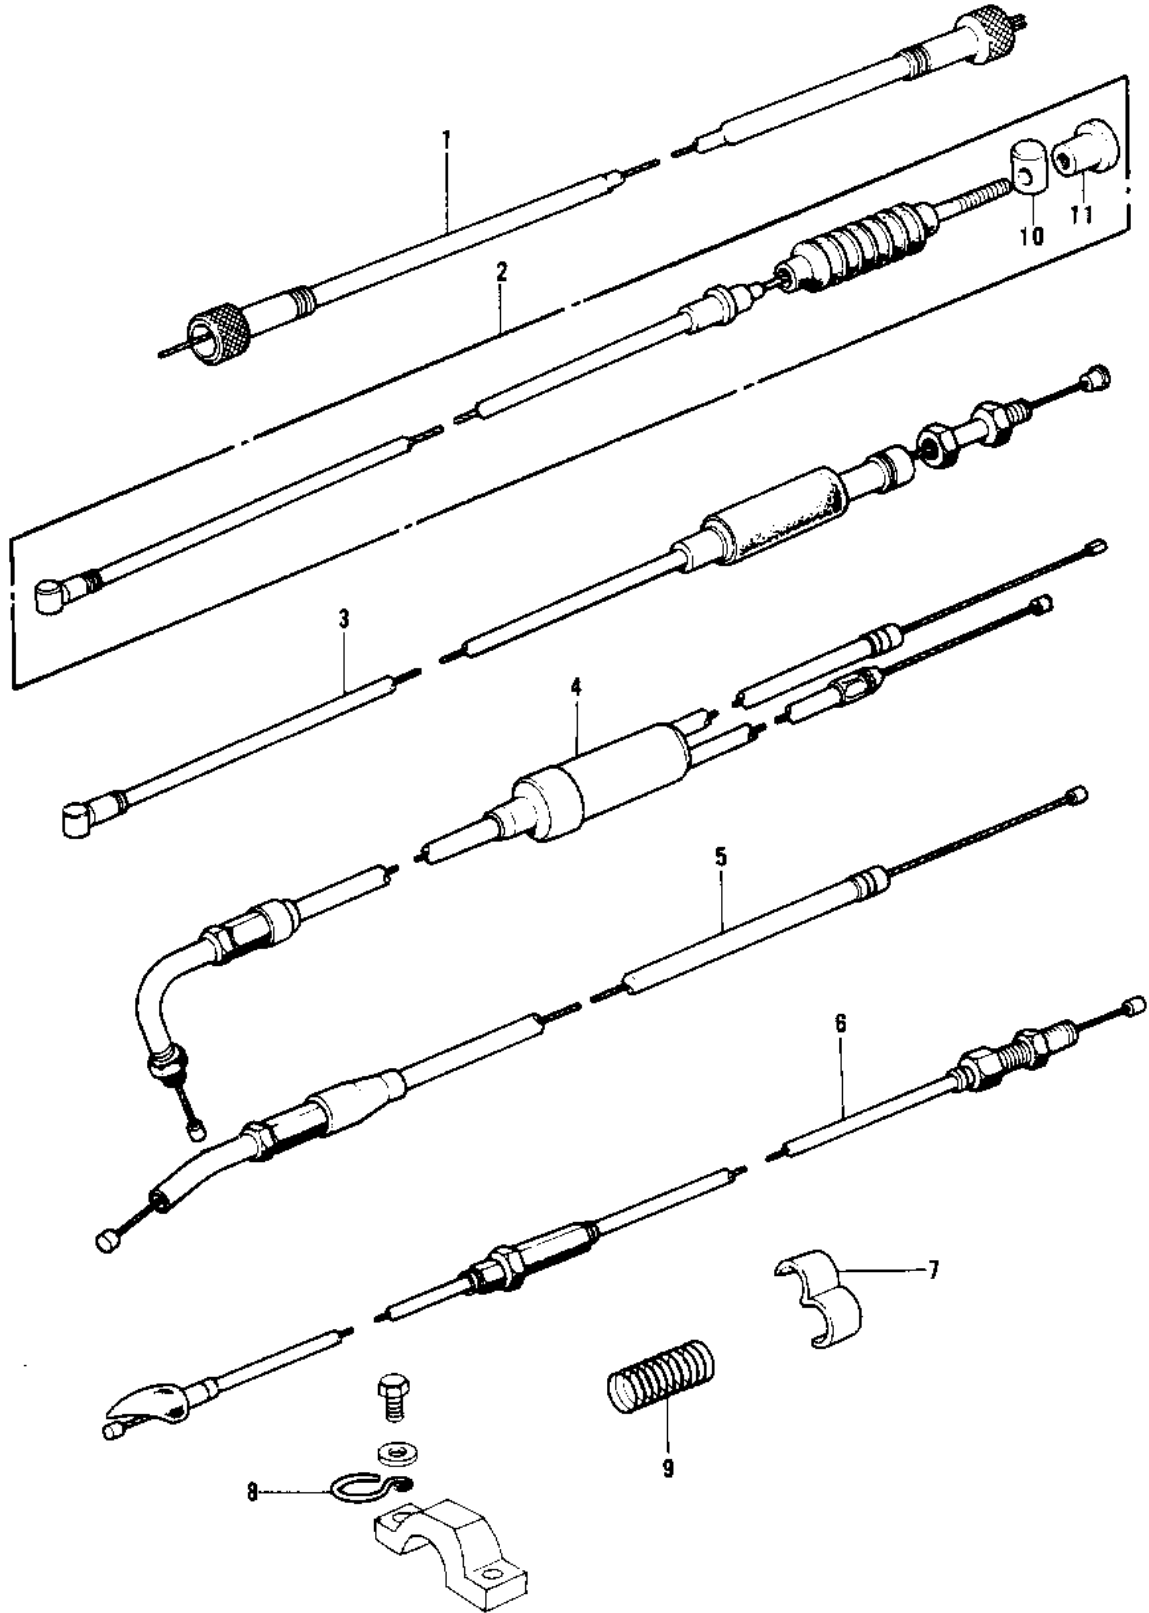

1970 Trail Boss PARTS DIAGRAM

CABLES ('74-'75)

1970 Trail Boss PARTS LIST

CABLES ('74-'75)

ITEM NAME	PART NUMBER	QUANTITY
CABLE,SPEEDOMETER (Ref # 1)	54001-039	1
CABLE,SPEEDOMETER (Ref # 1)	54001-053	1
CABLE-FRONT BRAKE (Ref # 2)	54005-065	1
CABLE,CLUTCH (Ref # 3)	54011-061	1
CABLE,CLUTCH (Ref # 3)	54011-1042	1
CABLE,CLUTCH (Ref # 3)	54011-1042	1
CABLE,COMBINATION (Ref # 4)	54012-105	1
CABLE,THROTTLE CONTRL (Ref # 4)	54012-116	1
CABLE,STARTER (Ref # 5)	54017-066	1
CABLE-CHANGE (Ref # 6)	54023-002	1
CABLE,CHANGE (Ref # 6)	54023-003	1
CLAMP-CABLE (Ref # 7)	92037-069	1
CLAMP-CABLE (Ref # 8)	92037-075	1
SPRING-CABLE (Ref # 9)	54025-003	1
SPRING,COIL (Ref # 9)	54025-004	1
JOINT-BRAKE ROD (Ref # 10)	92043-082	1
NUT-BRAKE ROD ADJUST (Ref # 11)	92015-052	1