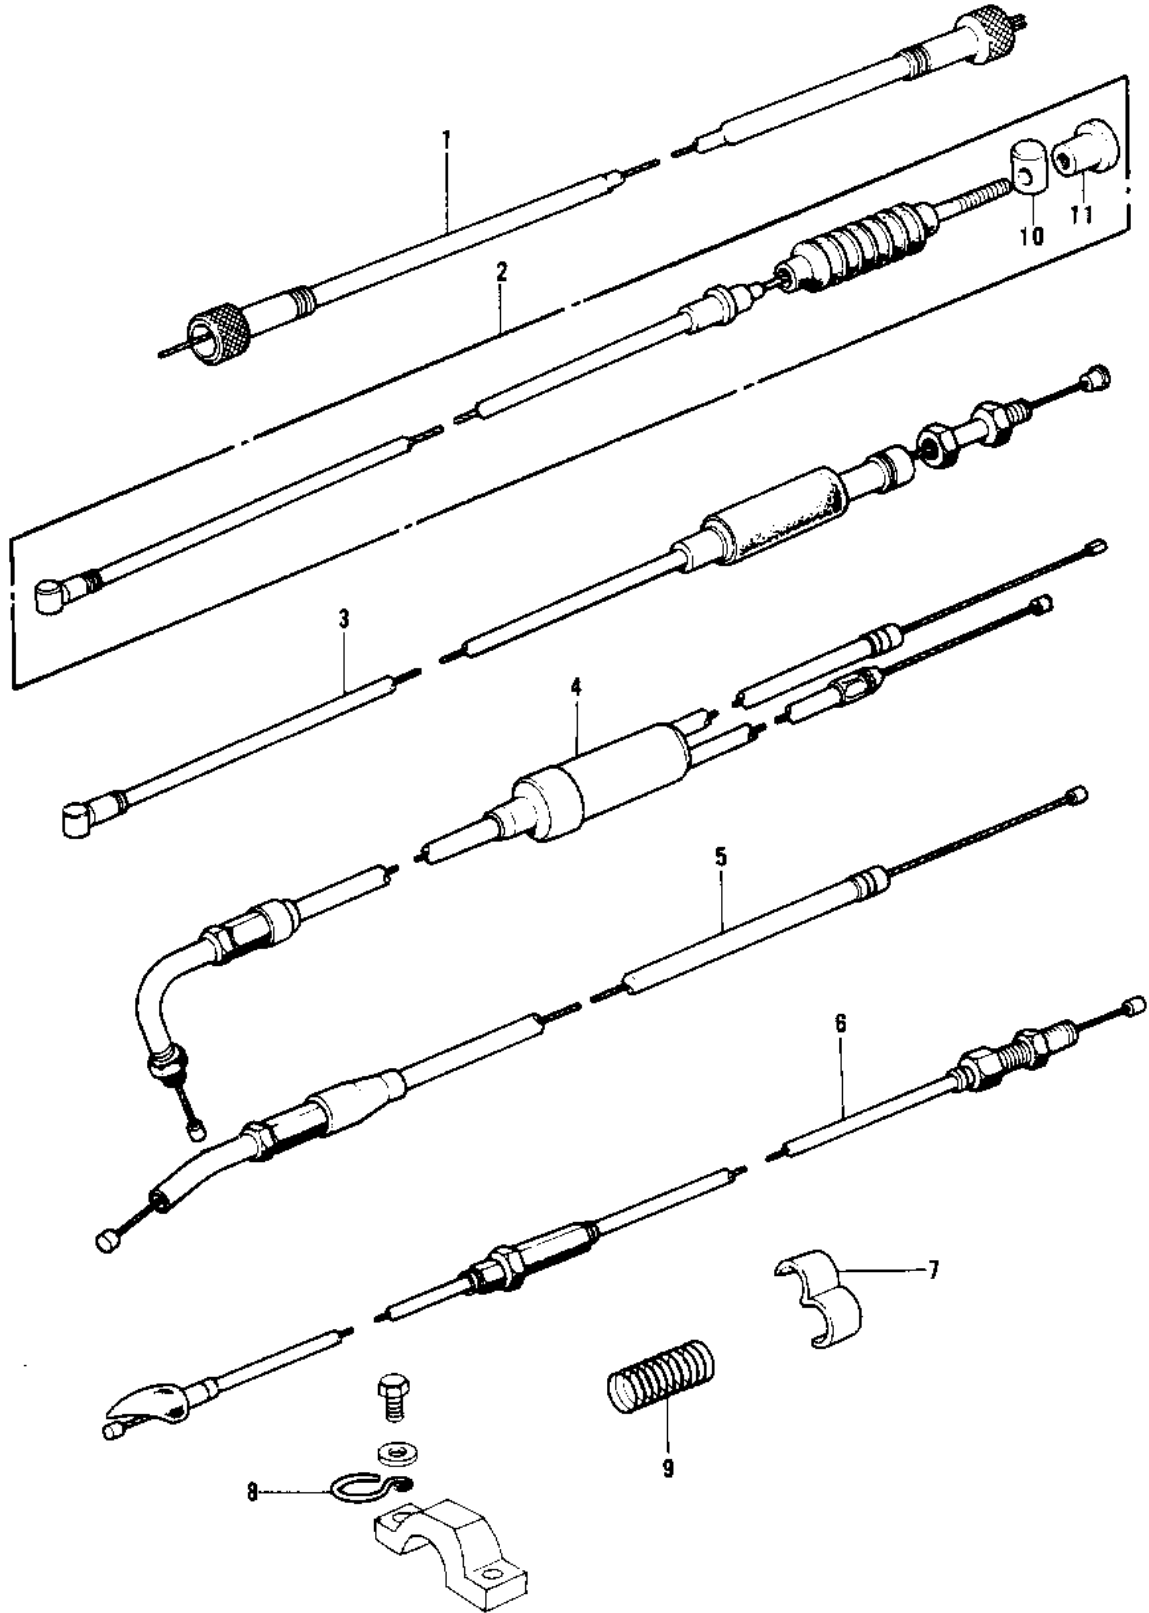

1972 G4TR-B PARTS DIAGRAM

CABLES ('74-'75)

1972 G4TR-B PARTS LIST

CABLES ('74-'75)

ITEM NAME	PART NUMBER	QUANTITY
-----------	-------------	----------