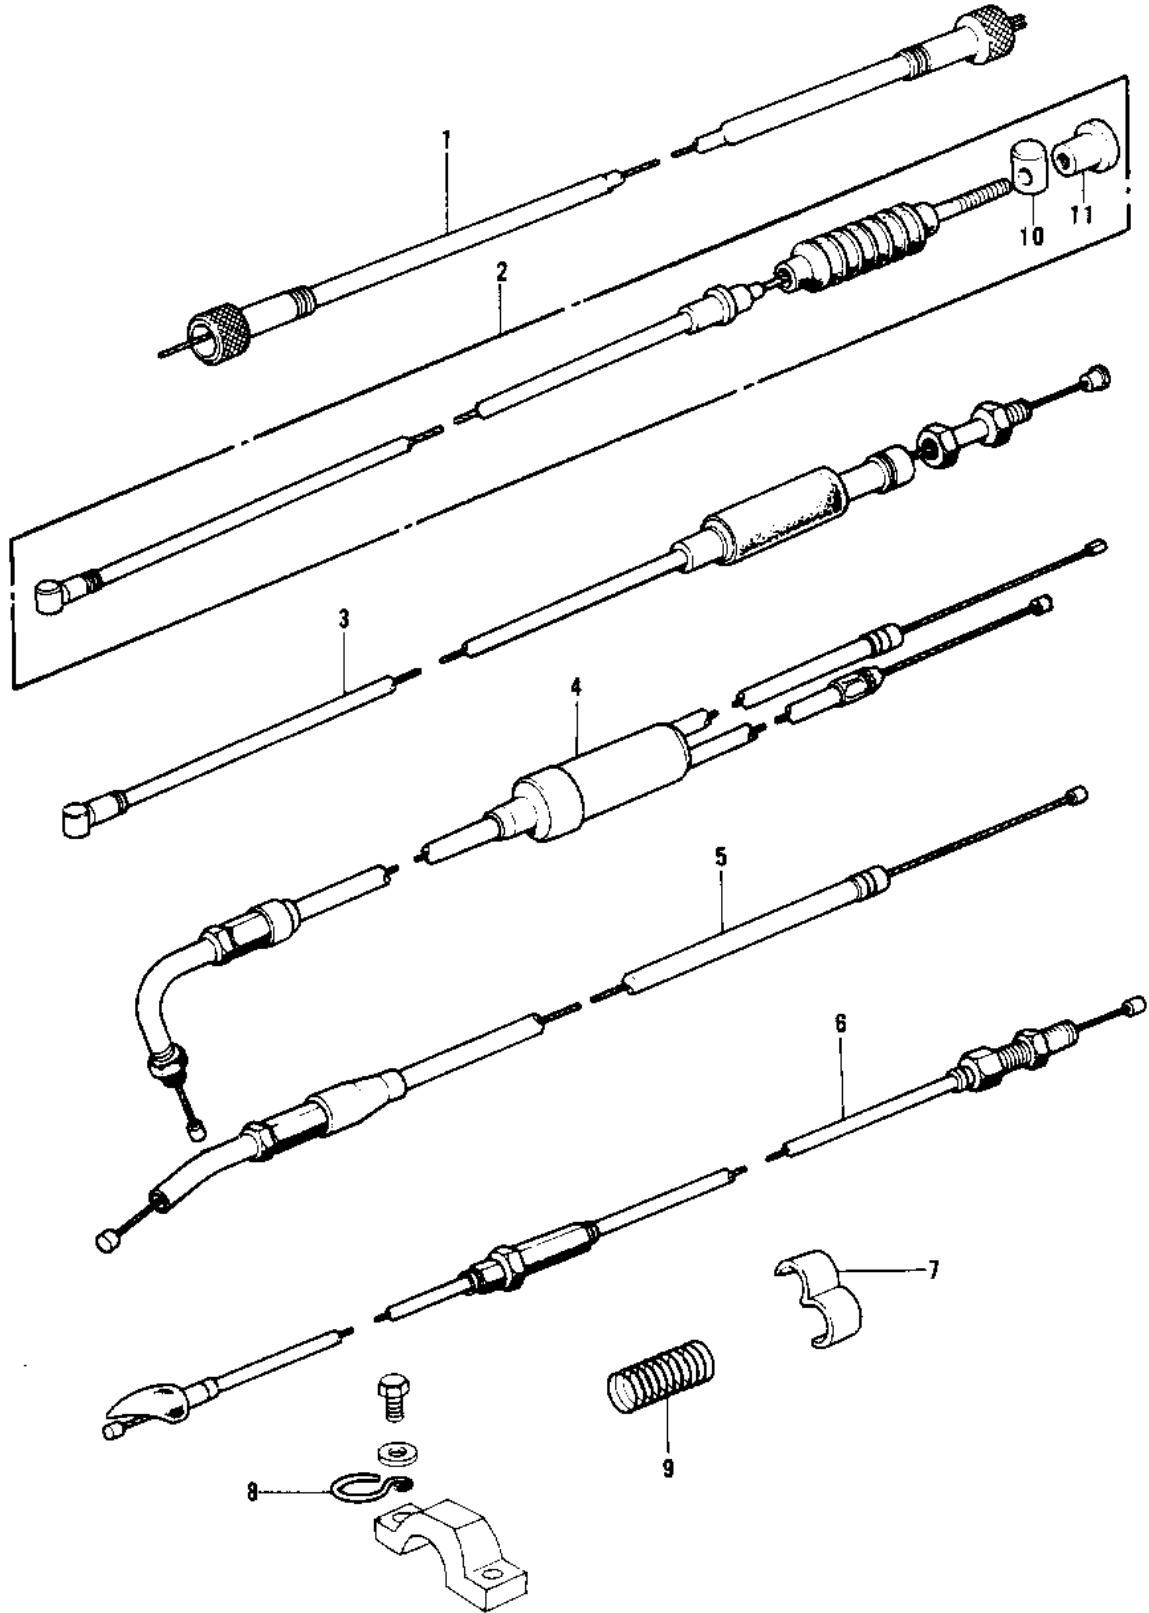

# 1974 G4TR-D PARTS DIAGRAM

CABLES ('74-'75)

## 1974 G4TR-D PARTS LIST

### CABLES ('74-'75)

ITEM NAME	PART NUMBER	QUANTITY
CABLE,SPEEDOMETER (Ref # 1)	54001-039	
CABLE,SPEEDOMETER (Ref # 1)	54001-053	
CABLE-FRONT BRAKE (Ref # 2)	54005-065	
CABLE,CLUTCH (Ref # 3)	54011-061	
CABLE,CLUTCH (Ref # 3)	54011-1042	
CABLE,CLUTCH (Ref # 3)	54011-1042	
CABLE,COMBINATION (Ref # 4)	54012-105	
CABLE,THROTTLE CONTRL (Ref # 4)	54012-116	
CABLE,STARTER (Ref # 5)	54017-066	
CABLE-CHANGE (Ref # 6)	54023-002	
CABLE,CHANGE (Ref # 6)	54023-003	
CLAMP-CABLE (Ref # 7)	92037-069	
CLAMP-CABLE (Ref # 8)	92037-075	
SPRING-CABLE (Ref # 9)	54025-003	
SPRING,COIL (Ref # 9)	54025-004	
JOINT-BRAKE ROD (Ref # 10)	92043-082	
NUT-BRAKE ROD ADJUST (Ref # 11)	92015-052	