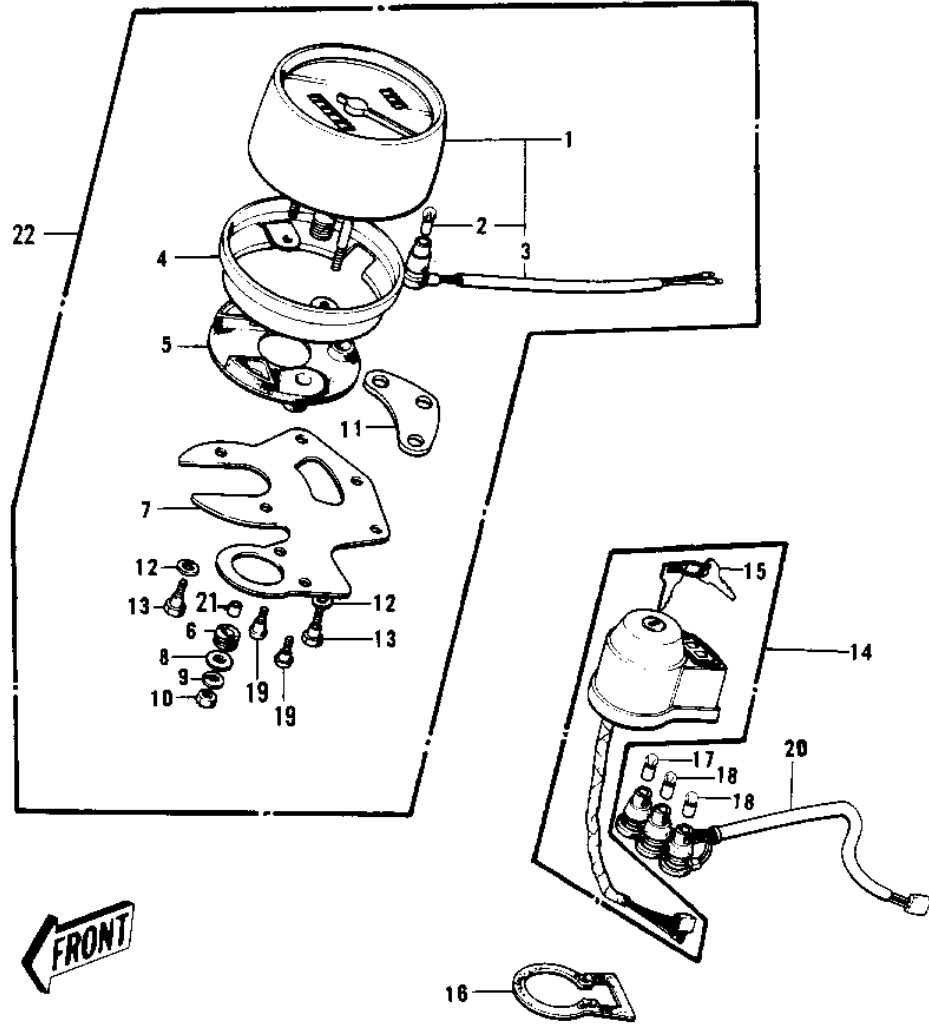

1970 Trail Boss PARTS DIAGRAM

METER/IGNITION SWITCH (74-75)

1970 Trail Boss PARTS LIST

METER/IGNITION SWITCH ('74-'75)

ITEM NAME	PART NUMBER	QUANTITY
SPEEDOMETER ASSY,MPH (Ref # 1)	25005-094	1
SPEEDOMETER ASSY,MPH (Ref # 1)	25005-118	1
UNAVAILABLE IN PRICE BOOK (Ref # 1)	25005-107	1
BULB 6V 1.5W (Ref # 2)	92069-024	1
BULB-6V 3W (Ref # 2)	92069-053	1
SOCKET,SPEEDOMETER (Ref # 3)	25010-014	1
COVER,SPEEDOMETER (Ref # 4)	25012-016	1
COVER,TACHOMETER (Ref # 4)	25012-018	1
SHOCK DAMPER,METER (Ref # 5)	25019-018	1
DAMPER RUBBER,METER (Ref # 6)	25019-019	2
BRACKET,SPEEDOMETER (Ref # 7)	25008-031	1
BRACKET,SPEEDOMETER (Ref # 7)	25008-041	1
WASHER PL 5.5X20X1.2 (Ref # 8)	92022-104	2
WASHER PL 5.2X18X1.2 (Ref # 8)	92022-285	2
WASHER SPRING 5MM (Ref # 9)	461F0500	2
NUT-CAP,5MM (Ref # 10)	322N0500	2
DAMPER RUBBER,SPDMETR (Ref # 11)	25019-017	1
WASHER PLAIN 8MM (Ref # 12)	410B0800	2
BOLT-HEX HEAD,6MM (Ref # 13)	92003-069	3
SWITCH ASSY,IGNITION (Ref # 14)	27005-067	1
SWITCH ASSY,IGNITION (Ref # 14)	27005-067	1
SWITCH ASSY,IGNITION (Ref # 14)	27005-082	1
KEY SET,#401 (Ref # 15)	27008-063-01	X
KEY SET,#410 (Ref # 15)	27008-063-10	X
KEY,BLANK (Ref # 15)	27008-1024	X
KEY,BLANK (Ref # 15)	27008-1025	X
DAMPER RUBBER-SWITCH (Ref # 16)	27025-001	1
BULB 6V 1.5W (Ref # 17)	92069-024	2
BULB-6V 3W (Ref # 18)	92069-053	1

1970 Trail Boss PARTS LIST

METER/IGNITION SWITCH ('74-'75)

ITEM NAME	PART NUMBER	QUANTITY
SCREW-PAN HEAD,6MM (Ref # 19)	92011-026	2
SOCKET-IGNITION SW. (Ref # 20)	27024-001	1
COLLAR,METER FITTING (Ref # 21)	25021-004	2
SPEEDOMETER,MPH (Ref # 22)	25001-092	1