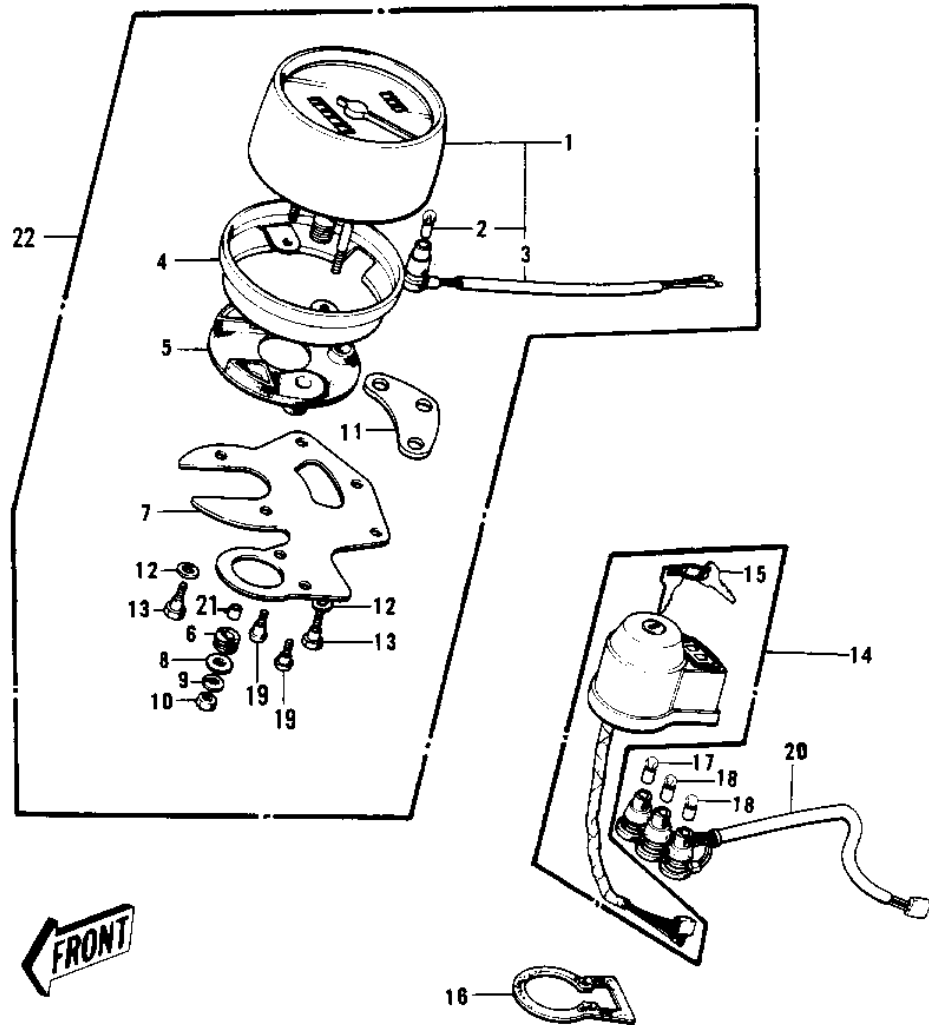

# 1970 Trail Boss PARTS DIAGRAM

METER/IGNITION SWITCH (74-75)

# 1970 Trail Boss PARTS LIST

## METER/IGNITION SWITCH ('74-'75)

ITEM NAME	PART NUMBER	QUANTITY
SPEEDOMETER ASSY,MPH (Ref # 1)	25005-094	1
SPEEDOMETER ASSY,MPH (Ref # 1)	25005-118	1
UNAVAILABLE IN PRICE BOOK (Ref # 1)	25005-107	1
BULB 6V 1.5W (Ref # 2)	92069-024	1
BULB-6V 3W (Ref # 2)	92069-053	1
SOCKET,SPEEDOMETER (Ref # 3)	25010-014	1
COVER,SPEEDOMETER (Ref # 4)	25012-016	1
COVER,TACHOMETER (Ref # 4)	25012-018	1
SHOCK DAMPER,METER (Ref # 5)	25019-018	1
DAMPER RUBBER,METER (Ref # 6)	25019-019	2
BRACKET,SPEEDOMETER (Ref # 7)	25008-031	1
BRACKET,SPEEDOMETER (Ref # 7)	25008-041	1
WASHER PL 5.5X20X1.2 (Ref # 8)	92022-104	2
WASHER PL 5.2X18X1.2 (Ref # 8)	92022-285	2
WASHER SPRING 5MM (Ref # 9)	461F0500	2
NUT-CAP,5MM (Ref # 10)	322N0500	2
DAMPER RUBBER,SPDMETR (Ref # 11)	25019-017	1
WASHER PLAIN 8MM (Ref # 12)	410B0800	2
BOLT-HEX HEAD,6MM (Ref # 13)	92003-069	3
SWITCH ASSY,IGNITION (Ref # 14)	27005-067	1
SWITCH ASSY,IGNITION (Ref # 14)	27005-067	1
SWITCH ASSY,IGNITION (Ref # 14)	27005-082	1
KEY SET,#401 (Ref # 15)	27008-063-01	X
KEY SET,#410 (Ref # 15)	27008-063-10	X
KEY,BLANK (Ref # 15)	27008-1024	X
KEY,BLANK (Ref # 15)	27008-1025	X
DAMPER RUBBER-SWITCH (Ref # 16)	27025-001	1
BULB 6V 1.5W (Ref # 17)	92069-024	2
BULB-6V 3W (Ref # 18)	92069-053	1

# 1970 Trail Boss PARTS LIST

METER/IGNITION SWITCH ('74-'75)

ITEM NAME	PART NUMBER	QUANTITY
SCREW-PAN HEAD,6MM (Ref # 19)	92011-026	2
SOCKET-IGNITION SW. (Ref # 20)	27024-001	1
COLLAR,METER FITTING (Ref # 21)	25021-004	2
SPEEDOMETER,MPH (Ref # 22)	25001-092	1