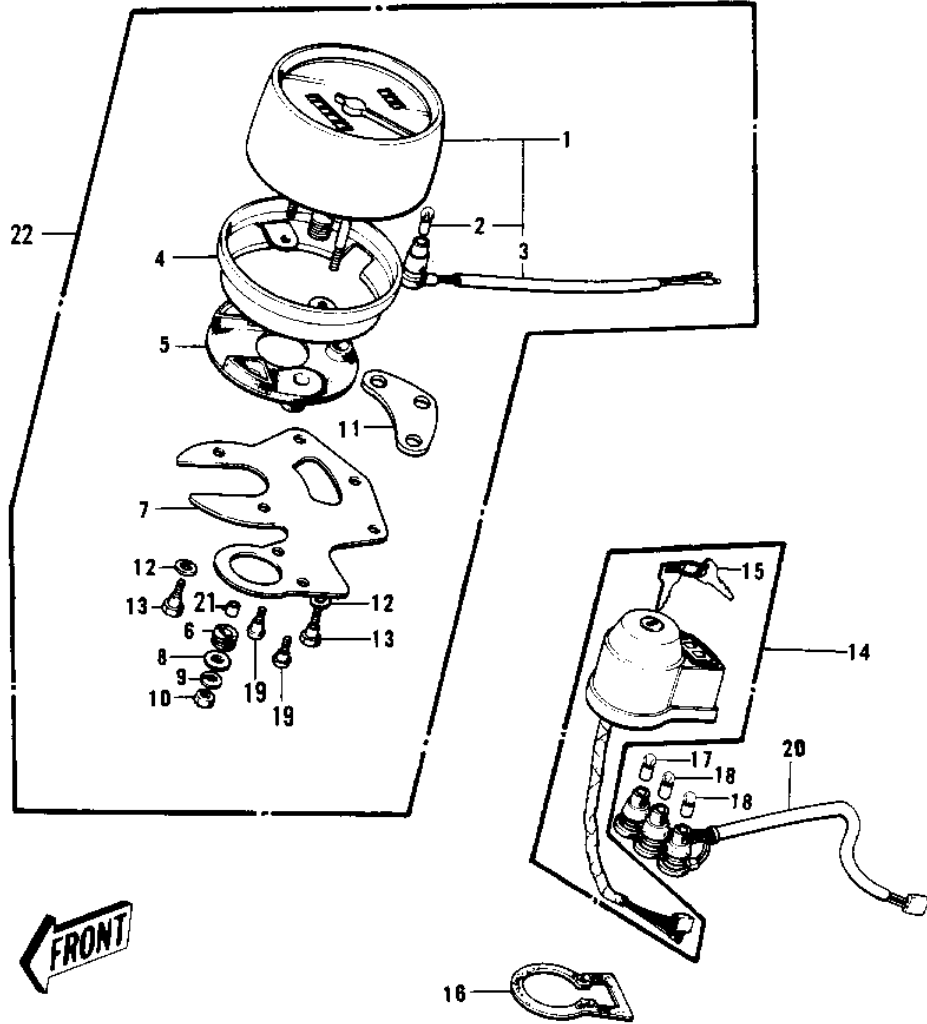

1971 G4TR-A PARTS DIAGRAM

METER/IGNITION SWITCH (74-75)

1971 G4TR-A PARTS LIST

METER/IGNITION SWITCH (74-75)

ITEM NAME	PART NUMBER	QUANTITY
SPEEDOMETER ASSY,MPH (Ref # 1)	25005-094	
SPEEDOMETER ASSY,MPH (Ref # 1)	25005-118	
UNAVAILABLE IN PRICE BOOK (Ref # 1)	25005-107	
BULB 6V 1.5W (Ref # 2)	92069-024	
BULB-6V 3W (Ref # 2)	92069-053	
SOCKET,SPEEDOMETER (Ref # 3)	25010-014	
COVER,SPEEDOMETER (Ref # 4)	25012-016	
COVER,TACHOMETER (Ref # 4)	25012-018	
SHOCK DAMPER,METER (Ref # 5)	25019-018	
DAMPER RUBBER,METER (Ref # 6)	25019-019	
BRACKET,SPEEDOMETER (Ref # 7)	25008-031	
BRACKET,SPEEDOMETER (Ref # 7)	25008-041	
WASHER PL 5.5X20X1.2 (Ref # 8)	92022-104	
WASHER PL 5.2X18X1.2 (Ref # 8)	92022-285	
WASHER SPRING 5MM (Ref # 9)	461F0500	
NUT-CAP,5MM (Ref # 10)	322N0500	
DAMPER RUBBER,SPDMETR (Ref # 11)	25019-017	
WASHER PLAIN 8MM (Ref # 12)	410B0800	
BOLT-HEX HEAD,6MM (Ref # 13)	92003-069	
SWITCH ASSY,IGNITION (Ref # 14)	27005-067	
SWITCH ASSY,IGNITION (Ref # 14)	27005-067	
SWITCH ASSY,IGNITION (Ref # 14)	27005-082	
KEY SET,#401 (Ref # 15)	27008-063-01	
KEY SET,#410 (Ref # 15)	27008-063-10	
KEY,BLANK (Ref # 15)	27008-1024	
KEY,BLANK (Ref # 15)	27008-1025	
DAMPER RUBBER-SWITCH (Ref # 16)	27025-001	
BULB 6V 1.5W (Ref # 17)	92069-024	
BULB-6V 3W (Ref # 18)	92069-053	

1971 G4TR-A PARTS LIST

METER/IGNITION SWITCH (74-'75)

ITEM NAME	PART NUMBER	QUANTITY
SCREW-PAN HEAD,6MM (Ref # 19)	92011-026	
SOCKET-IGNITION SW. (Ref # 20)	27024-001	
COLLAR,METER FITTING (Ref # 21)	25021-004	
SPEEDOMETER,MPH (Ref # 22)	25001-092	