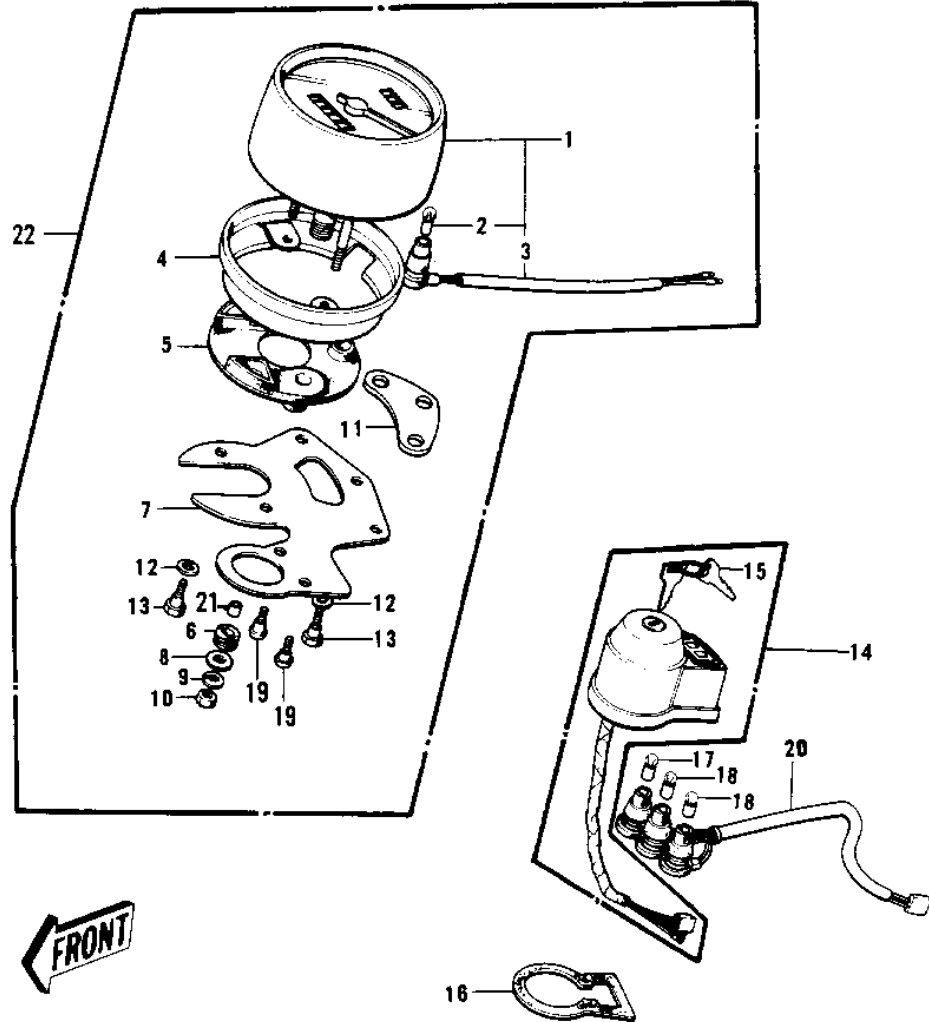

1972 G4TR-B PARTS DIAGRAM

METER/IGNITION SWITCH (74-75)

1972 G4TR-B PARTS LIST

METER/IGNITION SWITCH ('74-'75)

ITEM NAME	PART NUMBER	QUANTITY
-----------	-------------	----------