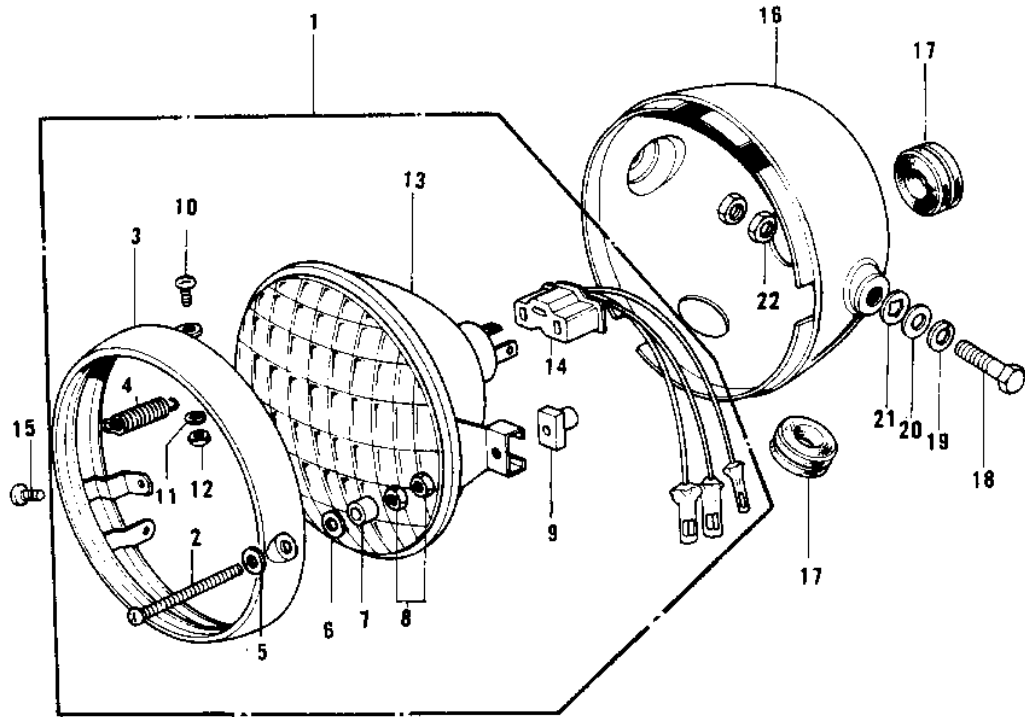

1970 Trail Boss PARTS DIAGRAM

HEADLIGHT G4TR-D/E ('74-'75)

G4TR-I

1970 Trail Boss PARTS LIST

HEADLIGHT G4TR-D/E ('74-'75)

ITEM NAME	PART NUMBER	QUANTITY
LAMP UNIT HEAD (Ref # 1)	23003-009	1
SCREW ADJUST (Ref # 2)	23019-013	1
RIM HEAD LAMP (Ref # 3)	23006-020	1
SPRING LENS FITTING (Ref # 4)	23014-008	2
WASHER-FOCUS ADJUST (Ref # 5)	23021-008	1
WASHER ADJUST (Ref # 6)	23021-007	1
WASHER FITTING (Ref # 7)	23058-001	1
NUT ADJUST (Ref # 8)	23020-013	2
NUT ADJUST (Ref # 9)	23020-012	1
SCREW FITTING (Ref # 10)	23019-014	2
WASHER SPRING 4MM (Ref # 11)	461F0400	2
NUT,4MM (Ref # 12)	311B0400	2
SEALED BEAM UNIT (Ref # 13)	23007-023	1
SOCKET ASSY,HD LIGHT (Ref # 14)	23008-044	1
SCREW OVL CNTSNK 5X8 (Ref # 15)	222E0508A	1
BODY,HEAD LAMP,BLACK (Ref # 16)	23005-051-21	1
GROMMET (Ref # 17)	23023-011	2
BOLT,HEX HEAD,10X25 (Ref # 18)	92007-045	2
WASHER SPRING 10MM (Ref # 19)	461F1000	2
WASHER PLAIN 10MM (Ref # 20)	411B1000	2
WASHER LOCK 10MM (Ref # 21)	463H1000	2
NUT 10MM (Ref # 22)	92016-027	2