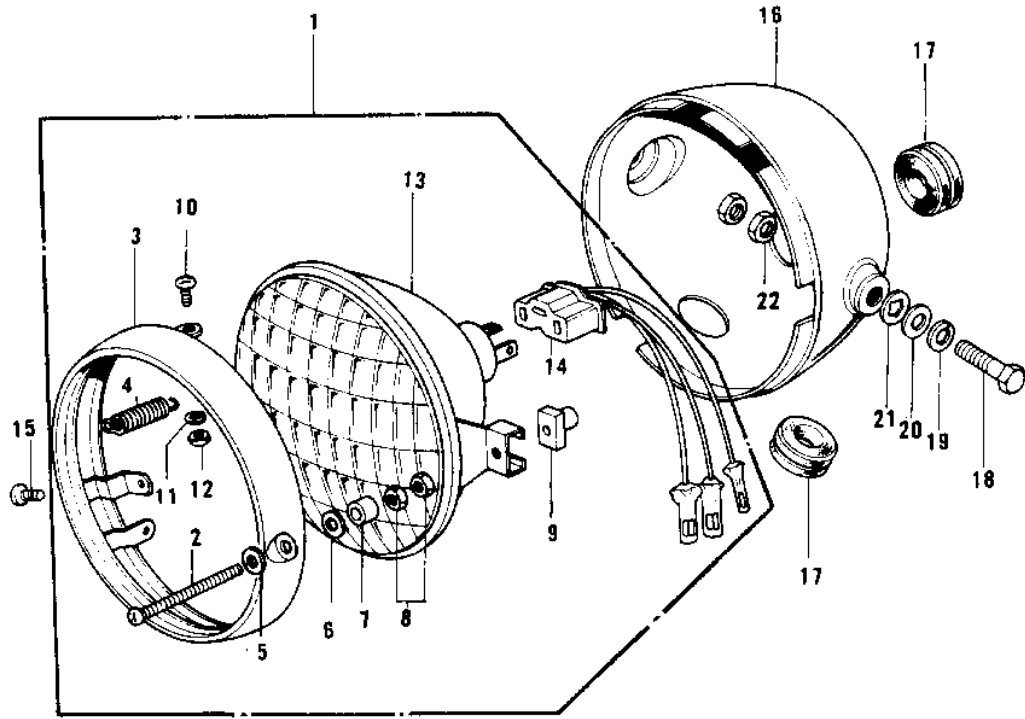

1974 G4TR-D PARTS DIAGRAM

HEADLIGHT G4TR-D/E ('74-'75)

G4TR-I

1974 G4TR-D PARTS LIST

HEADLIGHT G4TR-D/E ('74-'75)

ITEM NAME	PART NUMBER	QUANTITY
LAMP UNIT HEAD (Ref # 1)	23003-009	
SCREW ADJUST (Ref # 2)	23019-013	
RIM HEAD LAMP (Ref # 3)	23006-020	
SPRING LENS FITTING (Ref # 4)	23014-008	
WASHER-FOCUS ADJUST (Ref # 5)	23021-008	
WASHER ADJUST (Ref # 6)	23021-007	
WASHER FITTING (Ref # 7)	23058-001	
NUT ADJUST (Ref # 8)	23020-013	
NUT ADJUST (Ref # 9)	23020-012	
SCREW FITTING (Ref # 10)	23019-014	
WASHER SPRING 4MM (Ref # 11)	461F0400	
NUT,4MM (Ref # 12)	311B0400	
SEALED BEAM UNIT (Ref # 13)	23007-023	
SOCKET ASSY,HD LIGHT (Ref # 14)	23008-044	
SCREW OVL CNTSNK 5X8 (Ref # 15)	222E0508A	
BODY,HEAD LAMP,BLACK (Ref # 16)	23005-051-21	
GROMMET (Ref # 17)	23023-011	
BOLT,HEX HEAD,10X25 (Ref # 18)	92007-045	
WASHER SPRING 10MM (Ref # 19)	461F1000	
WASHER PLAIN 10MM (Ref # 20)	411B1000	
WASHER LOCK 10MM (Ref # 21)	463H1000	
NUT 10MM (Ref # 22)	92016-027	