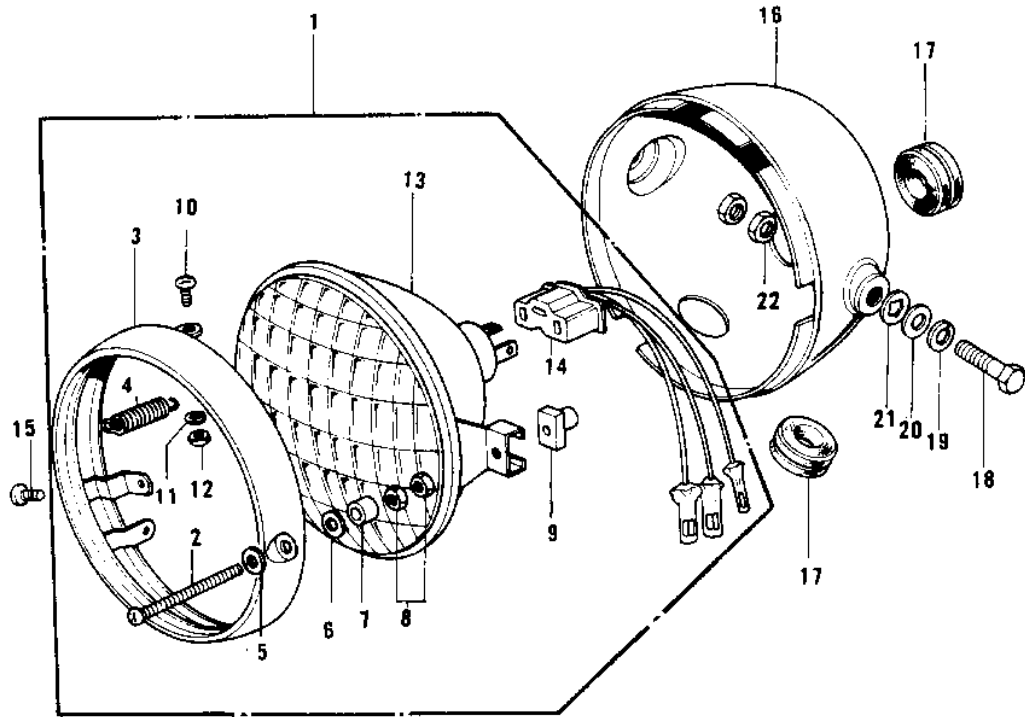

1974 G4TR-D PARTS DIAGRAM

HEADLIGHT G4TR-D/E ('74-'75)

G4TR-I

1974 G4TR-D PARTS LIST

HEADLIGHT G4TR-D/E ('74-'75)

ITEM NAME	PART NUMBER	QUANTITY
LAMP UNIT HEAD (Ref # 1)	23003-009	
SCREW ADJUST (Ref # 2)	23019-013	
RIM HEAD LAMP (Ref # 3)	23006-020	
SPRING LENS FITTING (Ref # 4)	23014-008	
WASHER-FOCUS ADJUST (Ref # 5)	23021-008	
WASHER ADJUST (Ref # 6)	23021-007	
WASHER FITTING (Ref # 7)	23058-001	
NUT ADJUST (Ref # 8)	23020-013	
NUT ADJUST (Ref # 9)	23020-012	
SCREW FITTING (Ref # 10)	23019-014	
WASHER SPRING 4MM (Ref # 11)	461F0400	
NUT,4MM (Ref # 12)	311B0400	
SEALED BEAM UNIT (Ref # 13)	23007-023	
SOCKET ASSY,HD LIGHT (Ref # 14)	23008-044	
SCREW OVL CNTSNK 5X8 (Ref # 15)	222E0508A	
BODY,HEAD LAMP,BLACK (Ref # 16)	23005-051-21	
GROMMET (Ref # 17)	23023-011	
BOLT,HEX HEAD,10X25 (Ref # 18)	92007-045	
WASHER SPRING 10MM (Ref # 19)	461F1000	
WASHER PLAIN 10MM (Ref # 20)	411B1000	
WASHER LOCK 10MM (Ref # 21)	463H1000	
NUT 10MM (Ref # 22)	92016-027	