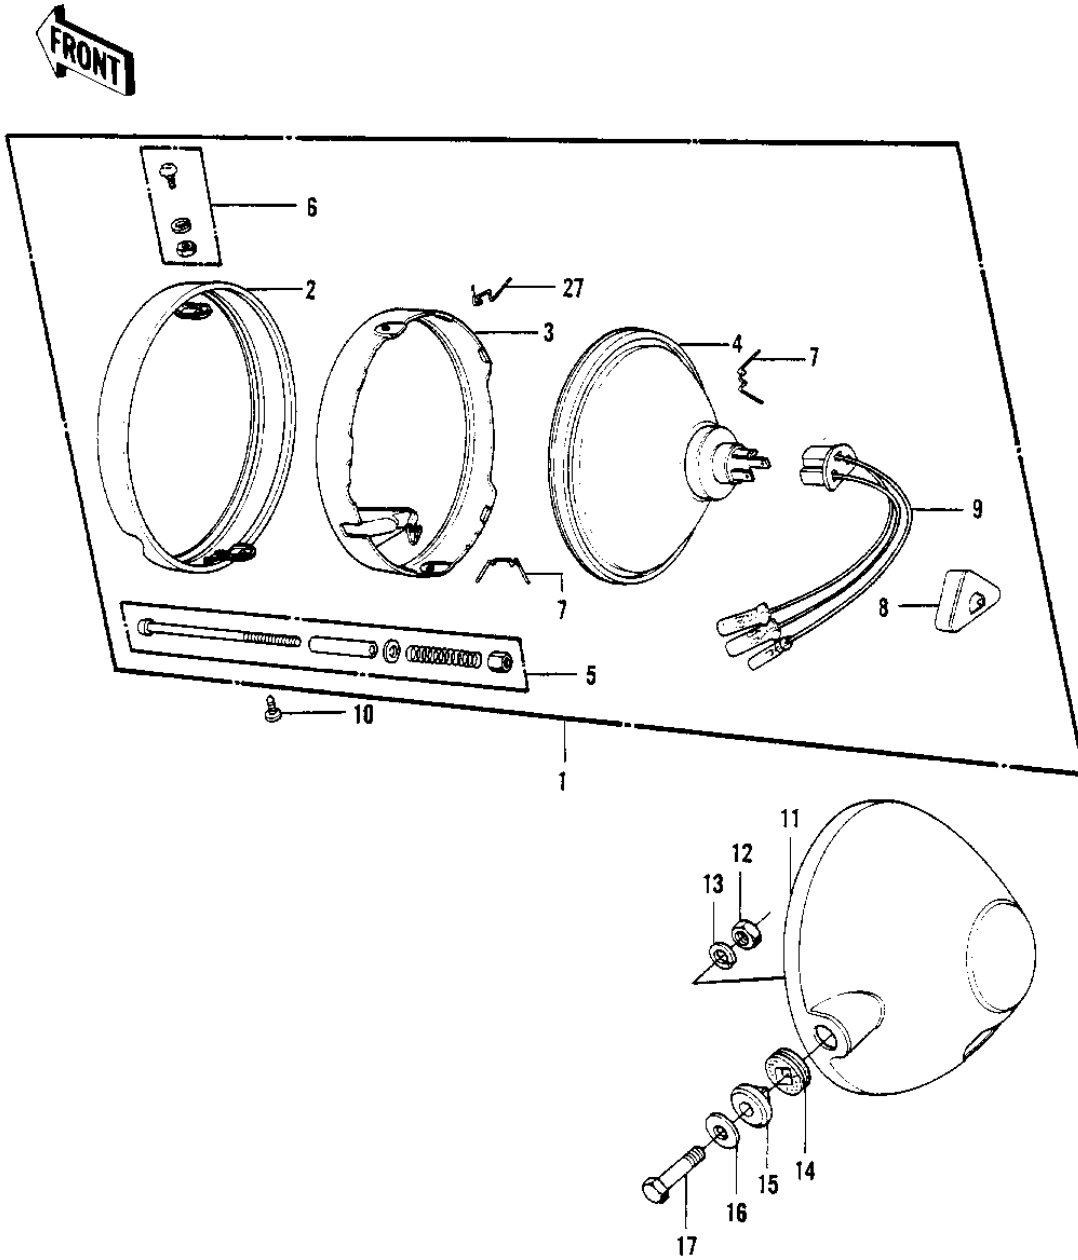

1970 Trail Boss PARTS DIAGRAM

HEADLIGHT KV100-A7 ('74-'75)

KV 100

1970 Trail Boss PARTS LIST

HEADLIGHT KV100-A7 ('74-'75)

ITEM NAME	PART NUMBER	QUANTITY
-----------	-------------	----------