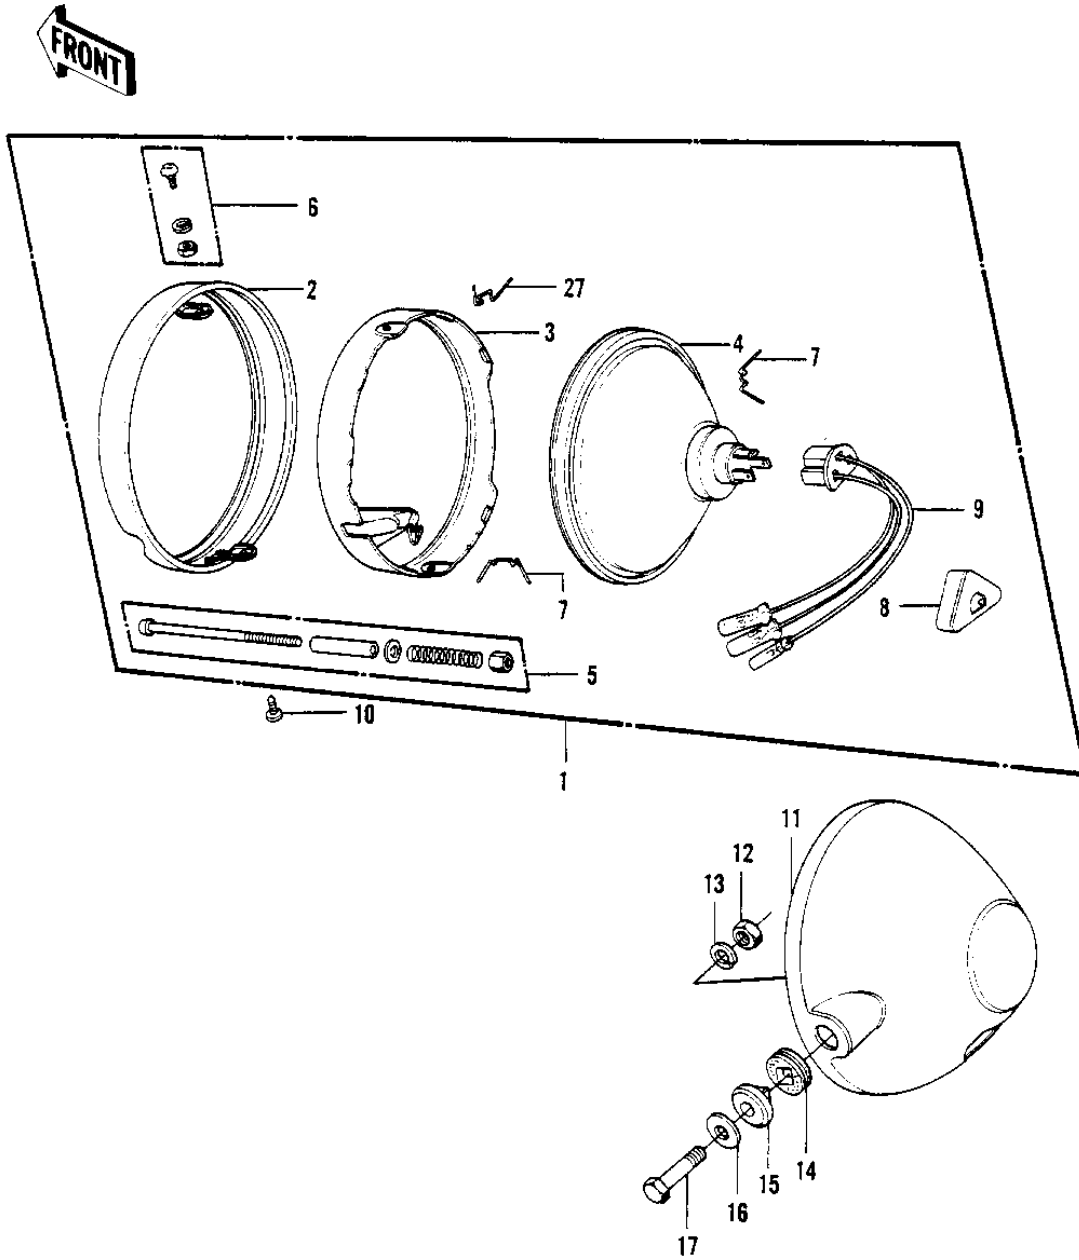

1974 G4TR-D PARTS DIAGRAM

HEADLIGHT KV100-A7 ('74-'75)

KV 100

1974 G4TR-D PARTS LIST

HEADLIGHT KV100-A7 ('74-'75)

ITEM NAME	PART NUMBER	QUANTITY
LAMP UNIT,HEAD (Ref # 1)	23003-024	
RIM,HEAD LAMP (Ref # 2)	23006-042	
RETAINER,SEALED BEAM (Ref # 3)	23072-002	
SEALED BEAM UNIT (Ref # 4)	23007-055	
SCREW ASSY,FOCUS AJST (Ref # 5)	23013-5001	
SCREW SET,LENS UNIT (Ref # 6)	23013-007	
CLAMP,HEAD LAMP LENS (Ref # 7)	23009-015	
COVER,HD LAMP SOCKET (Ref # 8)	23081-001	
SOCKET ASSY,HD LIGHT (Ref # 9)	23008-044	
SOCKET ASSY,HD LIGHT (Ref # 9)	23008-044	
SCREW,PAN HEAD,5X14 (Ref # 10)	23019-025	
BODY,HEAD LAMP,BLACK (Ref # 11)	23005-049-21	
NUT,10MM (Ref # 12)	314B1000	
WASHER SPRING 10MM (Ref # 13)	461F1000	
DAMPER RUBBER (Ref # 14)	23066-011	
COLLAR (Ref # 15)	23052-005	
WASHER-PLAIN,10MM (Ref # 16)	411D1000	
BOLT,HEX HEAD,10X30 (Ref # 17)	92007-041	