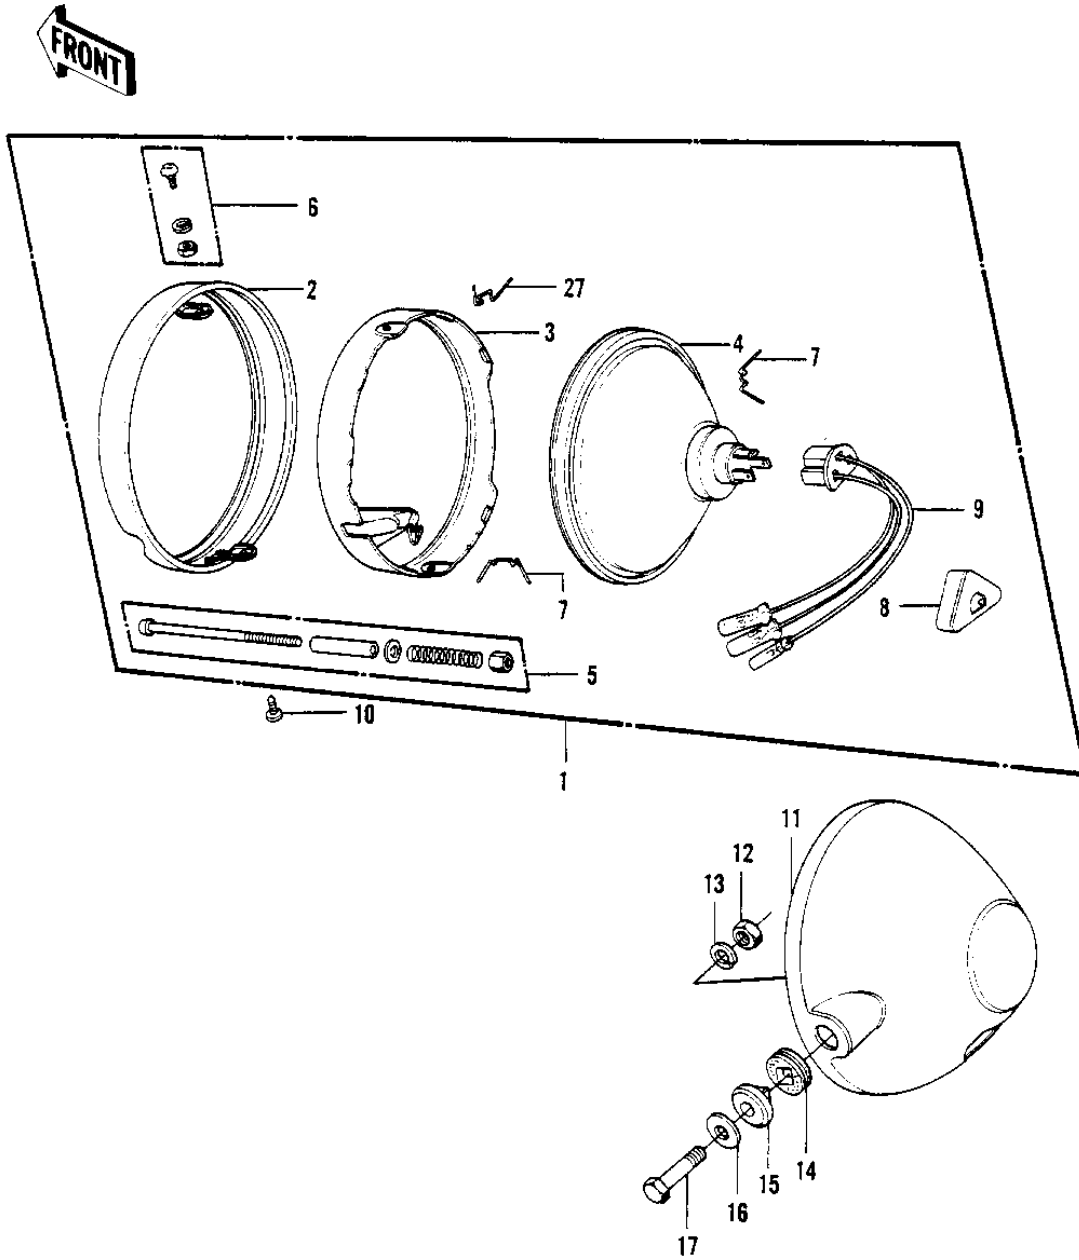

1976 KV100-A7 PARTS DIAGRAM

HEADLIGHT KV100-A7 ('74-'75)

KV 100

1976 KV100-A7 PARTS LIST

HEADLIGHT KV100-A7 ('74-'75)

| ITEM NAME | PART NUMBER | QUANTITY |
|---------------------------------|--------------|----------|
| LAMP UNIT,HEAD (Ref # 1) | 23003-024 | 1 |
| RIM,HEAD LAMP (Ref # 2) | 23006-042 | 1 |
| RETAINER,SEALED BEAM (Ref # 3) | 23072-002 | 1 |
| SEALED BEAM UNIT (Ref # 4) | 23007-055 | 1 |
| SCREW ASSY,FOCUS AJST (Ref # 5) | 23013-5001 | 1 |
| SCREW SET,LENS UNIT (Ref # 6) | 23013-007 | 1 |
| CLAMP,HEAD LAMP LENS (Ref # 7) | 23009-015 | 1 |
| COVER,HD LAMP SOCKET (Ref # 8) | 23081-001 | 1 |
| SOCKET ASSY,HD LIGHT (Ref # 9) | 23008-044 | 1 |
| SOCKET ASSY,HD LIGHT (Ref # 9) | 23008-044 | 1 |
| SCREW,PAN HEAD,5X14 (Ref # 10) | 23019-025 | 1 |
| BODY,HEAD LAMP,BLACK (Ref # 11) | 23005-049-21 | 1 |
| NUT,10MM (Ref # 12) | 314B1000 | 2 |
| WASHER SPRING 10MM (Ref # 13) | 461F1000 | 2 |
| DAMPER RUBBER (Ref # 14) | 23066-011 | 2 |
| COLLAR (Ref # 15) | 23052-005 | 2 |
| WASHER-PLAIN,10MM (Ref # 16) | 411D1000 | 2 |
| BOLT,HEX HEAD,10X30 (Ref # 17) | 92007-041 | 2 |