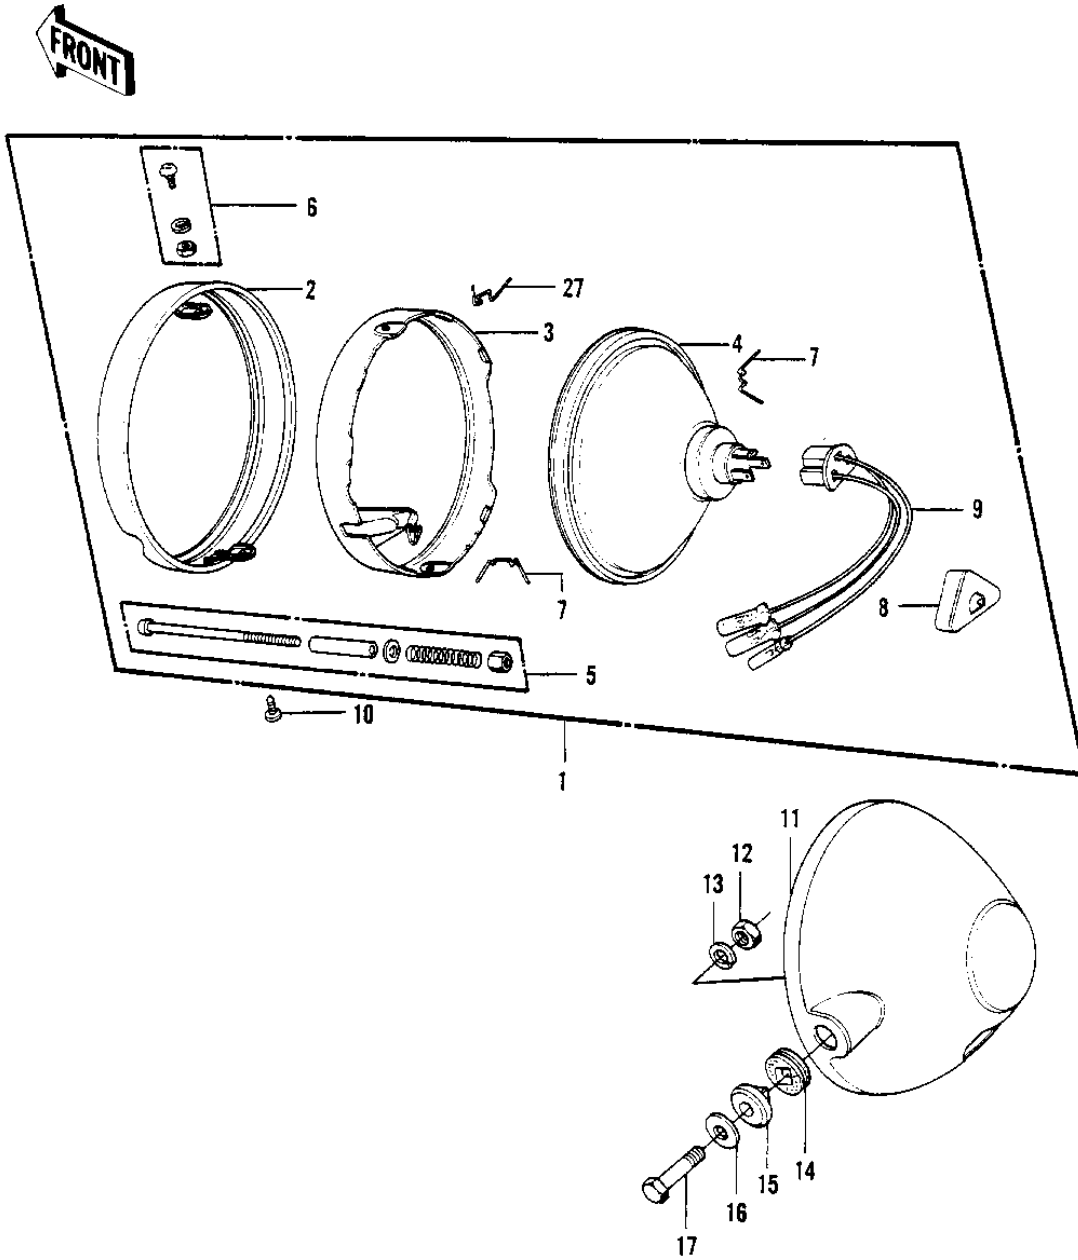

1976 KV100-A7 PARTS DIAGRAM

HEADLIGHT KV100-A7 ('74-'75)

KV 100

1976 KV100-A7 PARTS LIST

HEADLIGHT KV100-A7 ('74-'75)

ITEM NAME	PART NUMBER	QUANTITY
LAMP UNIT,HEAD (Ref # 1)	23003-024	1
RIM,HEAD LAMP (Ref # 2)	23006-042	1
RETAINER,SEALED BEAM (Ref # 3)	23072-002	1
SEALED BEAM UNIT (Ref # 4)	23007-055	1
SCREW ASSY,FOCUS AJST (Ref # 5)	23013-5001	1
SCREW SET,LENS UNIT (Ref # 6)	23013-007	1
CLAMP,HEAD LAMP LENS (Ref # 7)	23009-015	1
COVER,HD LAMP SOCKET (Ref # 8)	23081-001	1
SOCKET ASSY,HD LIGHT (Ref # 9)	23008-044	1
SOCKET ASSY,HD LIGHT (Ref # 9)	23008-044	1
SCREW,PAN HEAD,5X14 (Ref # 10)	23019-025	1
BODY,HEAD LAMP,BLACK (Ref # 11)	23005-049-21	1
NUT,10MM (Ref # 12)	314B1000	2
WASHER SPRING 10MM (Ref # 13)	461F1000	2
DAMPER RUBBER (Ref # 14)	23066-011	2
COLLAR (Ref # 15)	23052-005	2
WASHER-PLAIN,10MM (Ref # 16)	411D1000	2
BOLT,HEX HEAD,10X30 (Ref # 17)	92007-041	2