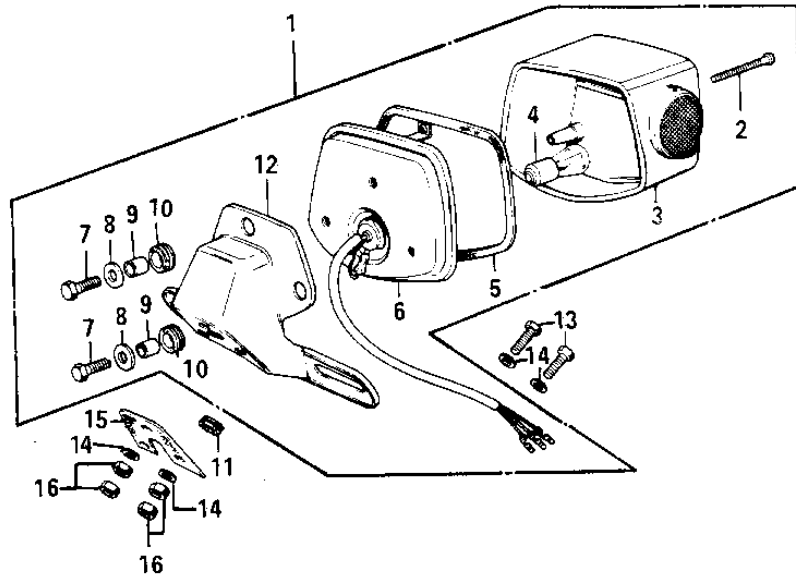

1970 Trail Boss PARTS DIAGRAM

TAILLIGHT ('74-'75)

1970 Trail Boss PARTS LIST

TAILLIGHT ('74-'75)

ITEM NAME	PART NUMBER	QUANTITY
LAMP ASSY, TAIL (Ref # 1)	23024-044	1
SCREW (Ref # 2)	220R0455	3
LENS, TAIL LAMP (Ref # 3)	23026-028	1
BULB, 60-32/3CP (Ref # 4)	92069-074	1
GASKET, TAIL LAMP LENS (Ref # 5)	23028-019	1
BODY COMP TAIL LAMP (Ref # 6)	23027-1018	1
BOLT-UPSET, 6X20 (Ref # 7)	112G0620	3
WASHER-PLAIN (Ref # 8)	92022-193	3
COLLAR, 6.8X10X8.5 (Ref # 9)	92027-129	3
DAMPER RUBBER (Ref # 10)	92075-076	3
GROMMET HARNESS 10MM (Ref # 11)	92071-019	1
BRACKET, TAIL LAMP (Ref # 12)	23036-035	1
BOLT-UPSET (Ref # 13)	112G0630	3
WASHER 6.5X20X1.6T (Ref # 14)	92022-125	3
DAMPER-TAIL LAMP SHCK (Ref # 15)	35039-005	1
NUT 6MM (Ref # 16)	312B0600	6