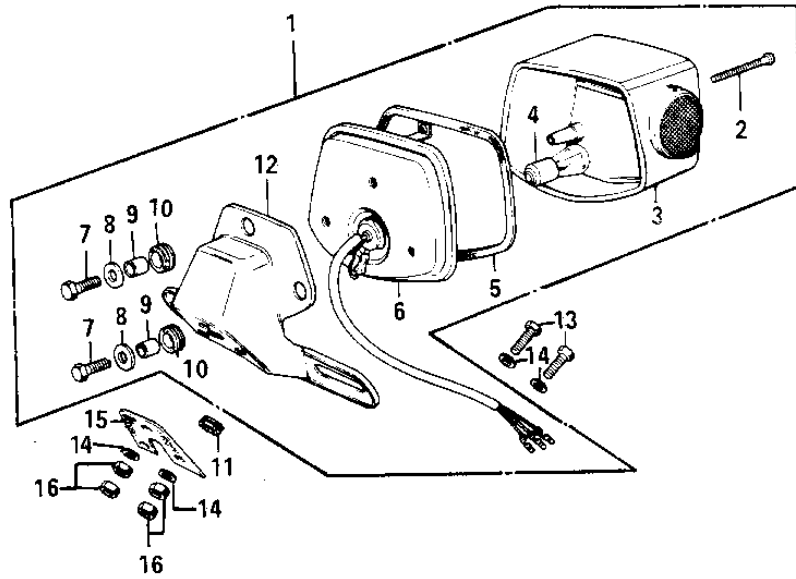

1974 G4TR-D PARTS DIAGRAM

TAILLIGHT ('74-'75)

1974 G4TR-D PARTS LIST

TAILLIGHT ('74-'75)

ITEM NAME	PART NUMBER	QUANTITY
LAMP ASSY, TAIL (Ref # 1)	23024-044	
SCREW (Ref # 2)	220R0455	
LENS, TAIL LAMP (Ref # 3)	23026-028	
BULB, 60-32/3CP (Ref # 4)	92069-074	
GASKET, TAIL LAMP LENS (Ref # 5)	23028-019	
BODY COMP TAIL LAMP (Ref # 6)	23027-1018	
BOLT-UPSET, 6X20 (Ref # 7)	112G0620	
WASHER-PLAIN (Ref # 8)	92022-193	
COLLAR, 6.8X10X8.5 (Ref # 9)	92027-129	
DAMPER RUBBER (Ref # 10)	92075-076	
GROMMET HARNESS 10MM (Ref # 11)	92071-019	
BRACKET, TAIL LAMP (Ref # 12)	23036-035	
BOLT-UPSET (Ref # 13)	112G0630	
WASHER 6.5X20X1.6T (Ref # 14)	92022-125	
DAMPER-TAIL LAMP SHCK (Ref # 15)	35039-005	
NUT 6MM (Ref # 16)	312B0600	