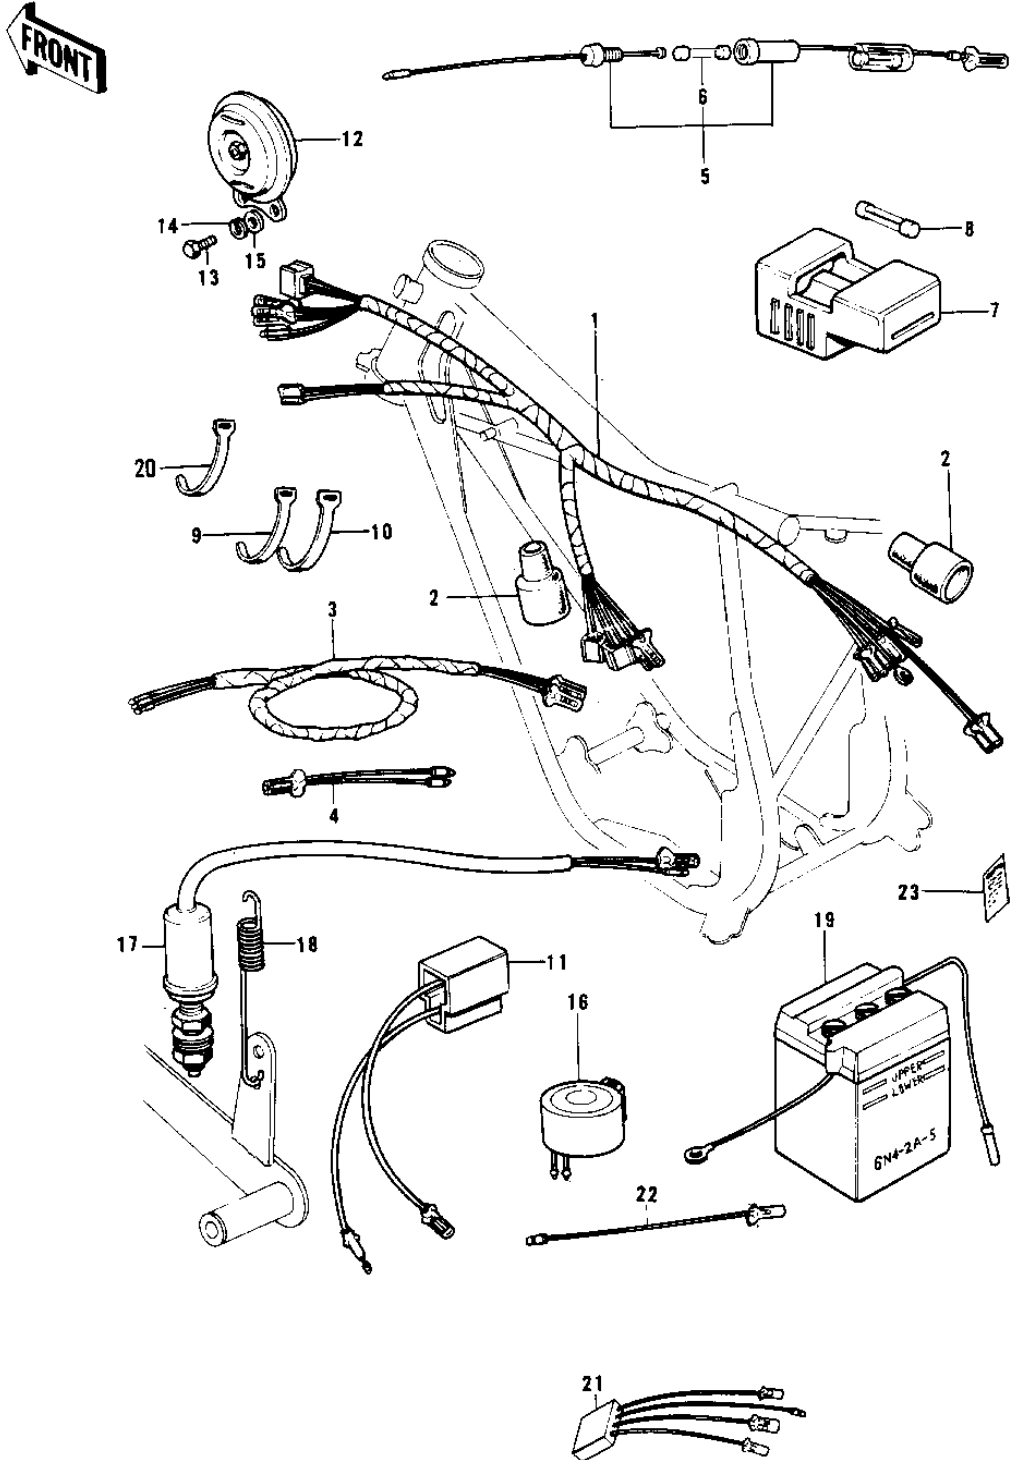

1971 G4TR-A PARTS DIAGRAM

CHASSIS ELECTRICAL EQUIPMENT ('74-'75)

14

1971 G4TR-A PARTS LIST

CHASSIS ELECTRICAL EQUIPMENT ('74-'75)

ITEM NAME	PART NUMBER	QUANTITY
WIRING HARNESS,MAIN (Ref # 1)	26001-105	
COVER WIRING HARNESS (Ref # 2)	26009-003	
WIRING HARNESS-REAR (Ref # 3)	26002-037	
LEAD WIRE (Ref # 4)	26011-042	
FUSE ASSY (Ref # 5)	26004-017	
FUSE 10A (Ref # 6)	26006-003	
HOLDER,SPARE FUSE (Ref # 7)	26016-003	
FUSE 10A (Ref # 8)	26006-003	
BAND,SHORT (Ref # 9)	92072-030	
BAND,LONG (Ref # 10)	92072-032	
WIRE,RECTIFIER LEAD (Ref # 11)	26011-074	
HORN (Ref # 12)	27003-060	
HORN (Ref # 12)	27003-060	
SCREW PAN HEAD 6X14 (Ref # 13)	220B0614	
WASHER SPRING 6MM (Ref # 14)	461F0600	
WASHER PLAIN 6MM (Ref # 15)	411B0600	
RELAY-TURN SIGNAL (Ref # 16)	27002-013	
SWITCH-BRAKE LAMP (Ref # 17)	27010-020	
SWITCH-BRAKE LAMP (Ref # 17)	27010-015	
SPRING BRAKE LAMP SW (Ref # 18)	27011-004	
YUA BAT 6N4-2A-5 (Ref # 19)	K26012-020	
BAND,MIDDLE (Ref # 20)	92072-031	
WIRING HARNESS,REAR (Ref # 21)	26002-056	
WIRE,LEAD (Ref # 22)	26011-094	
LABEL-WARNING,BATTERY (Ref # 23)	56040-1036	