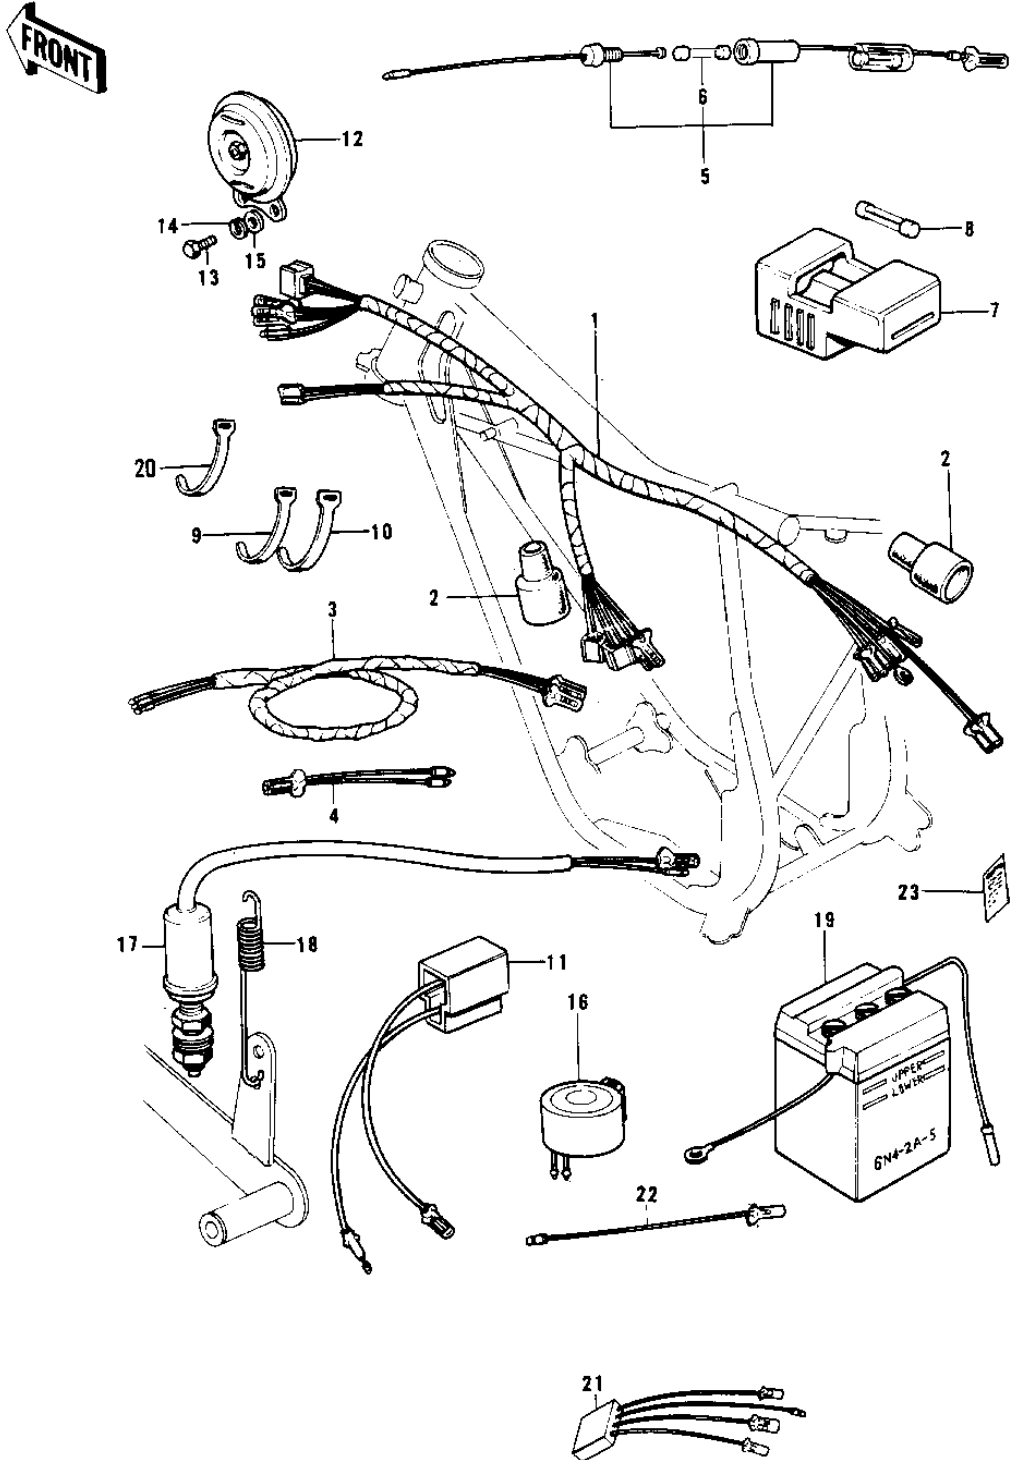

1972 G4TR-B PARTS DIAGRAM

CHASSIS ELECTRICAL EQUIPMENT ('74-'75)

1972 G4TR-B PARTS LIST

CHASSIS ELECTRICAL EQUIPMENT ('74-'75)

ITEM NAME	PART NUMBER	QUANTITY
WIRING HARNESS,MAIN (Ref # 1)	26001-105	
COVER WIRING HARNESS (Ref # 2)	26009-003	
WIRING HARNESS-REAR (Ref # 3)	26002-037	
LEAD WIRE (Ref # 4)	26011-042	
FUSE ASSY (Ref # 5)	26004-017	
FUSE 10A (Ref # 6)	26006-003	
HOLDER,SPARE FUSE (Ref # 7)	26016-003	
FUSE 10A (Ref # 8)	26006-003	
BAND,SHORT (Ref # 9)	92072-030	
BAND,LONG (Ref # 10)	92072-032	
WIRE,RECTIFIER LEAD (Ref # 11)	26011-074	
HORN (Ref # 12)	27003-060	
HORN (Ref # 12)	27003-060	
SCREW PAN HEAD 6X14 (Ref # 13)	220B0614	
WASHER SPRING 6MM (Ref # 14)	461F0600	
WASHER PLAIN 6MM (Ref # 15)	411B0600	
RELAY-TURN SIGNAL (Ref # 16)	27002-013	
SWITCH-BRAKE LAMP (Ref # 17)	27010-020	
SWITCH-BRAKE LAMP (Ref # 17)	27010-015	
SPRING BRAKE LAMP SW (Ref # 18)	27011-004	
YUA BAT 6N4-2A-5 (Ref # 19)	K26012-020	
BAND,MIDDLE (Ref # 20)	92072-031	
WIRING HARNESS,REAR (Ref # 21)	26002-056	
WIRE,LEAD (Ref # 22)	26011-094	
LABEL-WARNING,BATTERY (Ref # 23)	56040-1036	