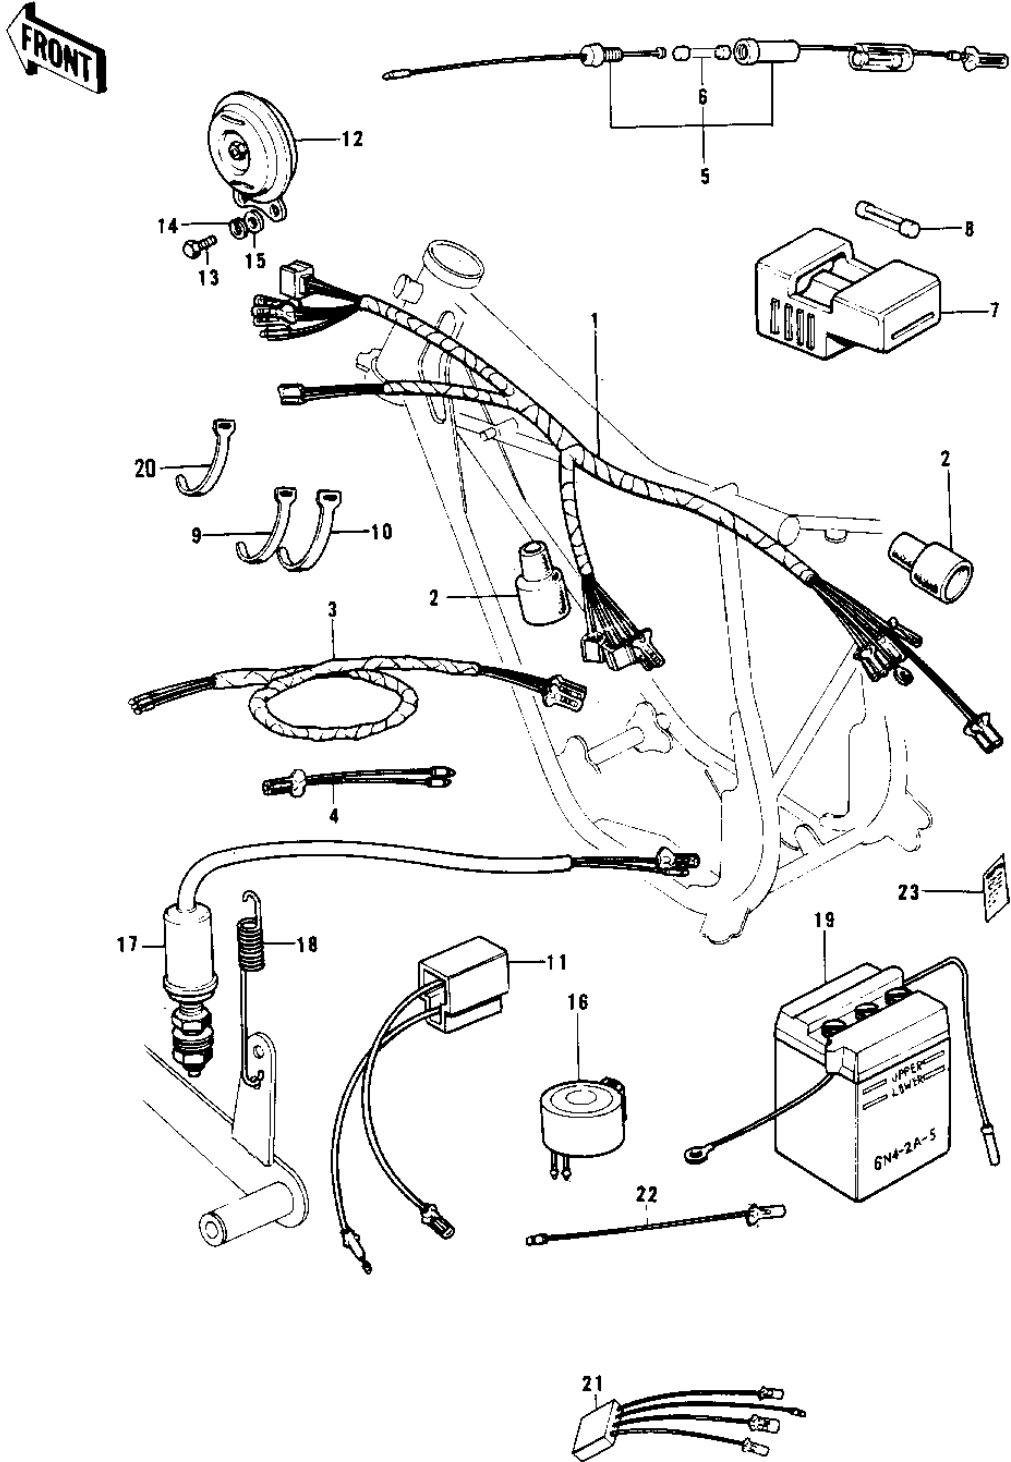

1974 G4TR-D PARTS DIAGRAM

CHASSIS ELECTRICAL EQUIPMENT ('74-'75)

1974 G4TR-D PARTS LIST

CHASSIS ELECTRICAL EQUIPMENT ('74-'75)

ITEM NAME	PART NUMBER	QUANTITY
WIRING HARNESS,MAIN (Ref # 1)	26001-105	
COVER WIRING HARNESS (Ref # 2)	26009-003	
WIRING HARNESS-REAR (Ref # 3)	26002-037	
LEAD WIRE (Ref # 4)	26011-042	
FUSE ASSY (Ref # 5)	26004-017	
FUSE 10A (Ref # 6)	26006-003	
HOLDER,SPARE FUSE (Ref # 7)	26016-003	
FUSE 10A (Ref # 8)	26006-003	
BAND,SHORT (Ref # 9)	92072-030	
BAND,LONG (Ref # 10)	92072-032	
WIRE,RECTIFIER LEAD (Ref # 11)	26011-074	
HORN (Ref # 12)	27003-060	
HORN (Ref # 12)	27003-060	
SCREW PAN HEAD 6X14 (Ref # 13)	220B0614	
WASHER SPRING 6MM (Ref # 14)	461F0600	
WASHER PLAIN 6MM (Ref # 15)	411B0600	
RELAY-TURN SIGNAL (Ref # 16)	27002-013	
SWITCH-BRAKE LAMP (Ref # 17)	27010-020	
SWITCH-BRAKE LAMP (Ref # 17)	27010-015	
SPRING BRAKE LAMP SW (Ref # 18)	27011-004	
YUA BAT 6N4-2A-5 (Ref # 19)	K26012-020	
BAND,MIDDLE (Ref # 20)	92072-031	
WIRING HARNESS,REAR (Ref # 21)	26002-056	
WIRE,LEAD (Ref # 22)	26011-094	
LABEL-WARNING,BATTERY (Ref # 23)	56040-1036	