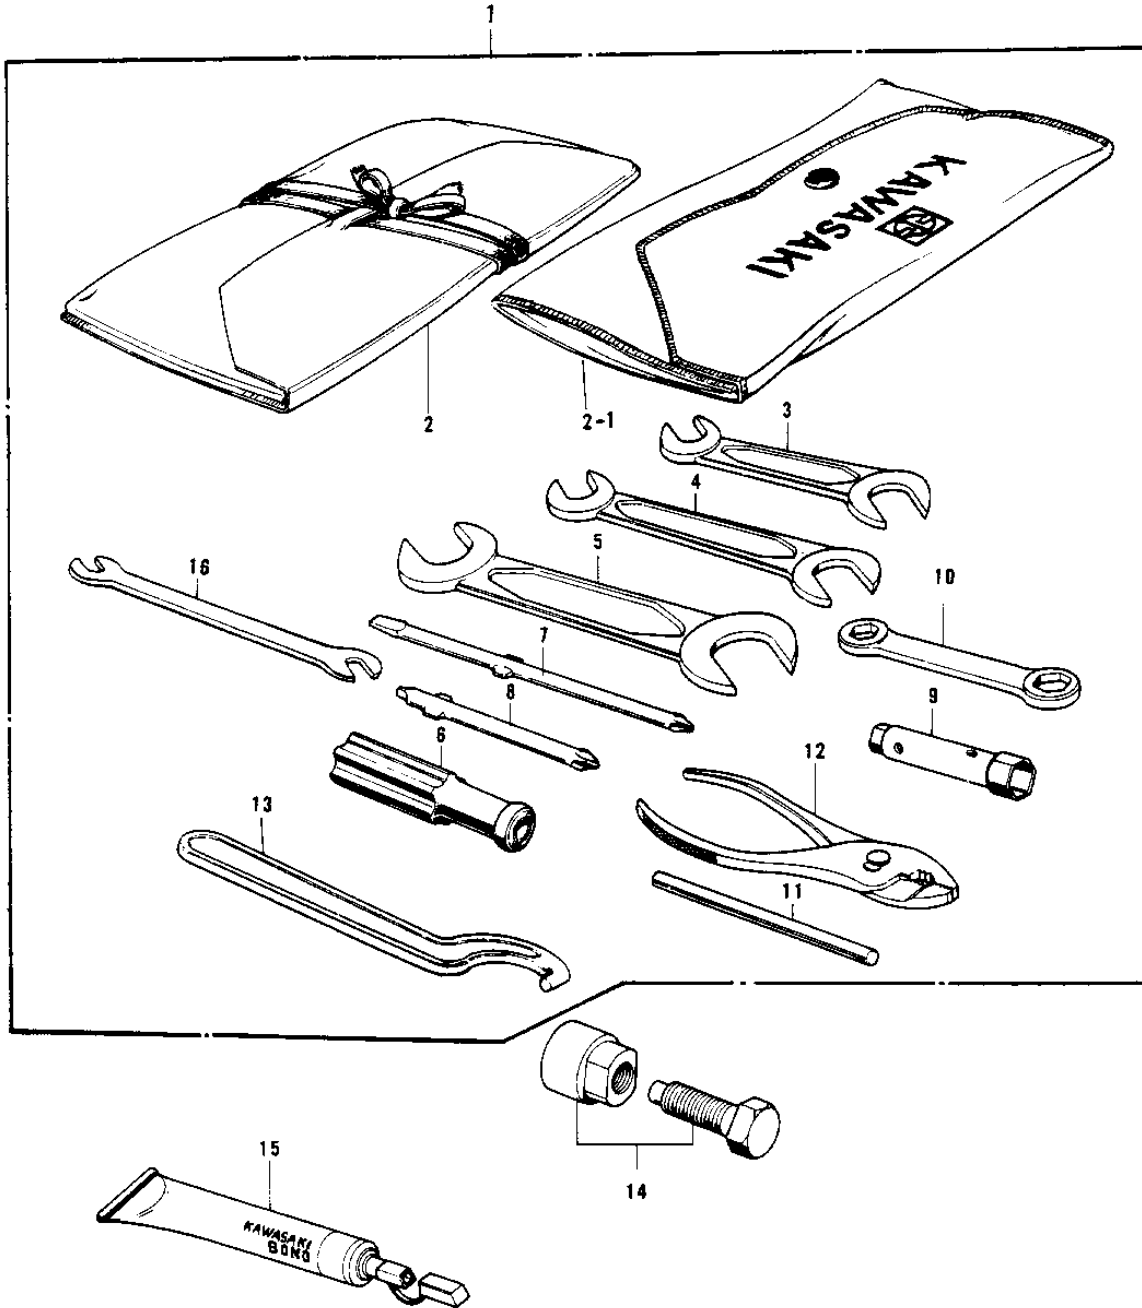

1970 Trail Boss PARTS DIAGRAM

OWNER TOOLS/SPECIAL SERVICE TOOLS ('74-')

1970 Trail Boss PARTS LIST

OWNER TOOLS/SPECIAL SERVICE TOOLS ('74-'

ITEM NAME	PART NUMBER	QUANTITY
UNAVAILABLE IN PRICE BOOK (Ref # 1)	56007-031	1
56007-048 (Canada) (Ref # 1)	56007-041	1
56007-1056 (Canada) (Ref # 1)	56007-055	1
BAG,TOOL (Ref # 2)	56008-008	1
BAG,TOOL (Ref # 2-1)	56008-008	1
WRENCH,OPEN,8X10 (Ref # 3)	92126-001	1
WRENCH,OPEN END,12X13 (Ref # 4)	92126-002	1
TOOL-WRENCH,OPEN END, (Ref # 5)	92110-1153	1
92106-1001 (Canada) (Ref # 6)	92106-002	1
TOOL-DRIVER (Ref # 7)	92107-1052	1
SCREW DRIVER #3 PHLIP (Ref # 8)	92107-005	1
WRENCH,BOX,17X21 (Ref # 9)	92110-012	1
92110-1022 (Canada) (Ref # 10)	92108-009	1
92111-005 (Canada) (Ref # 11)	92111-007	1
92112-003 (Canada) (Ref # 12)	92112-005	1
92110-1035 (Canada) (Ref # 13)	92108-007	1
57001-252 (Canada) (Ref # 14)	56019-033	1
LIQUID GASKET (Ref # 15)	92104-002	1
TIGHTENER,SPOKE (Ref # 16)	92108-011	1